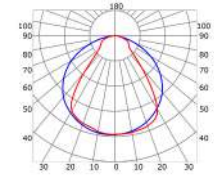

LLP-DW08-03

Available in 2 and 3m for LED strips up to 14 mm width

COVERS

PHOTOMETRIC CURVE

Transparent cover
(light reduction: -21%)

Semiopal cover
(light reduction: -24%)

Opal cover: -37%
Frosted cover: -40%