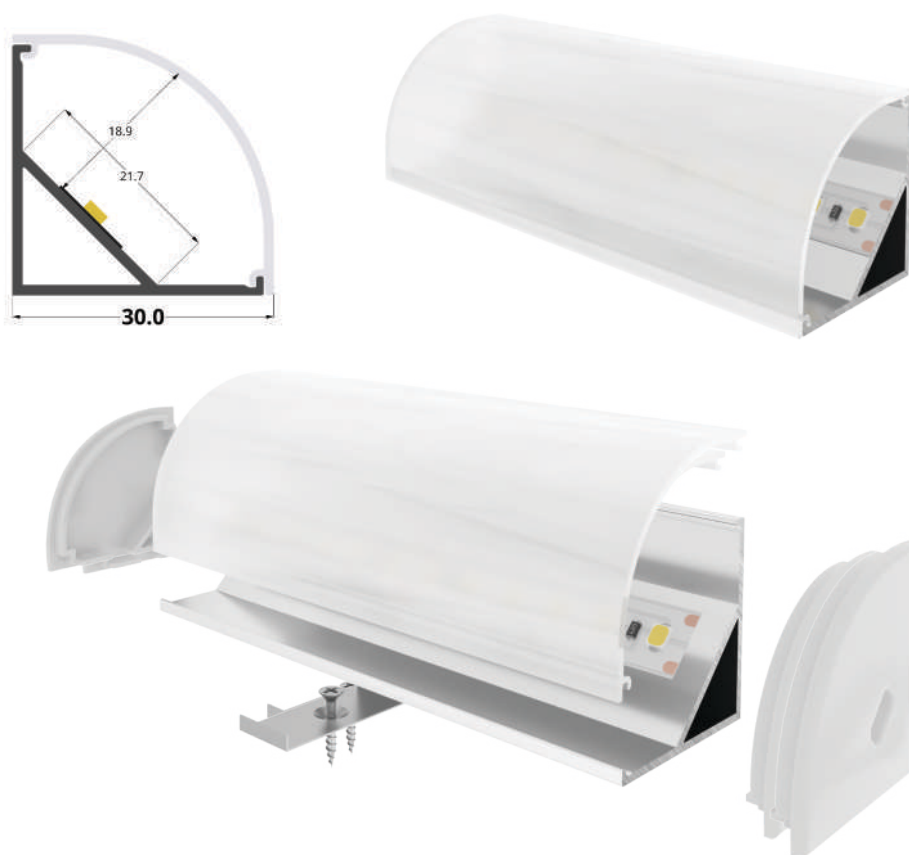

LLP-AN04-09

Available in 2m and 3m for LED strips up to 21 mm width

COVERS

PHOTOMETRIC CURVE

Transparent cover
(light reduction: -7%)

Opal cover: -22%

Frosted cover: -28%

Opal L cover
(light reduction: -25%)

INSTALLATION