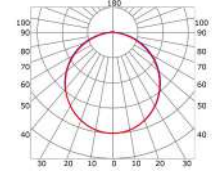

RECESSED

LLP-RE02-03

Available in 2m and 3m for LED strips up to 12mm width

COVERS

PHOTOMETRIC CURVE

Transparent cover 90°
(light reduction: -16%)

Semiopal cover 90°
(light reduction: -20%)

Opal cover: -32%
Frosted cover: -39%