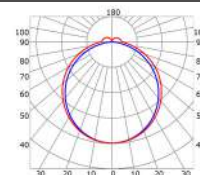

LLP-SL03-02

Available in 2m and 3m for LED strips up to 6 mm width

COVERS

PHOTOMETRIC CURVE

Opal cover: -35%
Frosted cover: -38%