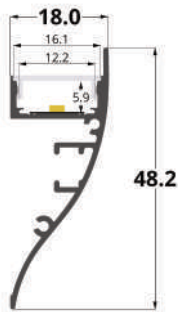

LLP-WL01-03

Available in 2m for LED strips up to 14 mm width