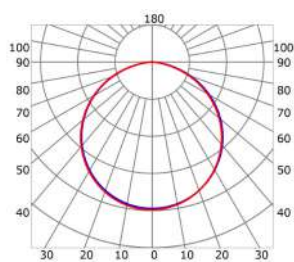

LLP-SL02-06

Available in 3m for LED strips up to 20 mm width

COVERS

INSTALLATION

Photometric curves carried out changing the position of lower cover

— C0-C180 — C90-C270
 Flat opal cover: -36%
 Flat frosted cover: -38%