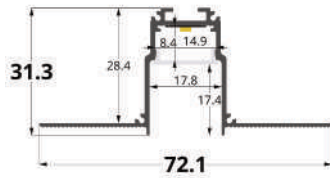

LLP-DW11-03

Available in 3m for LED strips up to 17 mm width

COVERS

PHOTOMETRIC CURVE

Transparent cover 50°
(light reduction: -37%)

Semiopal cover 67°
(light reduction: -40%)

Opal cover: -50%
Frosted cover: -54%