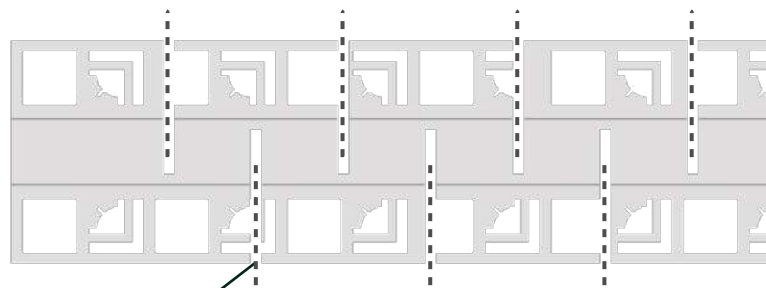

Bending line (LLP-DW08-03-WX-F)

Article	Description	Length	Material	Color	Picture	Packaging
LLP-DW08-03-W2 / LLP-DW08-03-W3	Drywall profile	2m / 3m	Painted aluminium	White		40 pcs
LLP-DW08-03-W2-F / LLP-DW08-03-W3-F	Drywall profile (bendable)	2m / 3m	Painted aluminium	White		40 pcs
LLD-03-FK2 / LLD-03-FK3	Transparent cover	2m / 3m	Polycarbonate	-		180 pcs
LLD-03-FM2 / LLD-03-FM3	Opal cover	2m / 3m	Polycarbonate	-		180 pcs
LLD-03-FM2-C20 / LLD-03-FM3-C20	Opal cover (economic)	2m / 3m	Polycarbonate	-		400 / 200 pcs
LLD-03-FH2 / LLD-03-FH3	Semiopal cover	2m / 3m	Polycarbonate	-		180 pcs
LLD-03-FS2 / LLD-03-FS3	Frosted cover	2m / 3m	Polycarbonate	-		180 pcs
LLD-03-FW2 / LLD-03-FW3	Frosted white cover	2m / 3m	Polycarbonate	White		320 / 180 pcs
LLD-03-FB2 / LLD-03-FB3	Black cover	2m / 3m	Polycarbonate	Black		320 / 180 pcs
LLD-03-XK2-L2 / LLD-03-XK3-L2	18° lens	2m / 3m	PMMA	-		-
LLD-03-SM50	Opal silicone cover	50m	Silicone	White		5 pcs