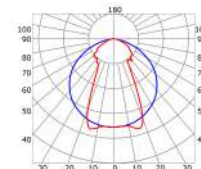

LLP-SL05-03

Available in 2m and 3m for LED strips up to 12mm width

COVERS

PHOTOMETRIC CURVE

Transparent cover 50°
(light reduction: -34%)

Black cover
(light reduction: -89%)

Semiopal cover 67°
(light reduction: -38%)