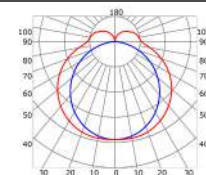

LLP-SL11-01

Available in 2m for LED strips up to 17 mm width

COVERS

PHOTOMETRIC CURVE

High opal cover
(light reduction: -25%)

INSTALLATION

END CAPS

MOUNTING CLIPS