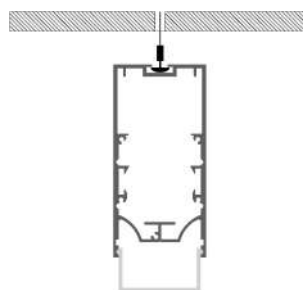

LLP-CL01-06

Available in 3m for LED strips up to 15 mm width

COVERS

Photometric curves carried out changing the position of lower cover

— C0-C180 — C90-C270
 Flat opal cover: -41%
 Flat frosted cover: -41%