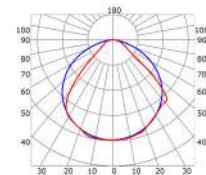

LLP-WL02-03

Available in 2m for LED strips up to 12mm width

COVERS

PHOTOMETRIC CURVE

Transparent cover
(light reduction: -16%)

Semiopal cover
(light reduction: -21%)

Opal cover: -33%
Frosted cover: -39%

56° lens cover
(light reduction: -16%)