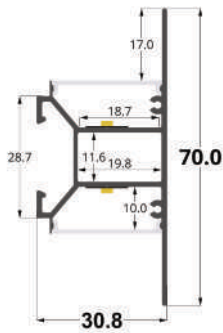

LLP-WL04-05

Available in 2m and 3m for LED strips up to 18 mm width

COVERS

PHOTOMETRIC CURVE

— C0-C180 — C90-C270
Transparent cover
 (light reduction: -23%)

— C0-C180 — C90-C270
Opal cover
 (light reduction: -38%)