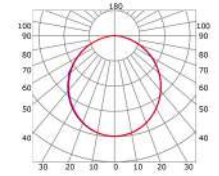

LLP-CL04-18

Available in 3m for LED strips up to 50 mm width

COVERS

PHOTOMETRIC CURVE

Opal cover: -37%
Frosted cover: -38%

Biemission Opal: -37%
Biemission Frosted: -38%

INSTALLATION

END CAPS