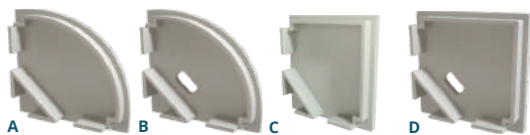

LLP-AN04-09

Available in 2m and 3m for LED strips up to 21 mm width

COVERS

PHOTOMETRIC CURVE

Transparent cover
(light reduction: -7%)

Opal cover: -22%

Frosted cover: -28%

Opal L cover
(light reduction: -25%)

INSTALLATION

END CAPS

MOUNTING CLIPS

Article	Description	Length	Material	Color	Picture	Packaging
LLP-AN04-09-S2 / LLP-AN04-09-S3	Corner profile	2m / 3m	Anodized aluminium	Silver		60 pcs
LLP-AN04-09-W2	Corner profile	2m	Painted aluminium	White		60 pcs
LLD-09-UK2 / LLD-09-UK3	Round transparent cover	2m / 3m	Polycarbonate	-		140 pcs
LLD-09-UM2 / LLD-09-UM3	Round opal cover	2m / 3m	Polycarbonate	-		140 pcs
LLD-09-US2 / LLD-09-US3	Round frosted cover	2m / 3m	Polycarbonate	-		140 pcs
LLD-09-LM2 / LLD-09-LM3	Square opal cover	2m / 3m	Polycarbonate	-		100 pcs
LLE-AN0405-GP-N / LLE-AN0405-WP-N	Round end cap without hole	-	Plastic	Grey / White	A	-
LLE-AN0405-GP-W / LLE-AN0405-WP-W	Round end cap with hole	-	Plastic	Grey / White	B	-
LLE-AN0405L-GP-N / LLE-AN0405L-WP-N	Square end cap without hole	-	Plastic	Grey / White	C	-
LLE-AN0405L-GP-W / LLE-AN0405L-WP-W	Square end cap with hole	-	Plastic	Grey / White	D	-
LLM-ES06-M	Mounting clip	-	Metal	-	E	-
LLM-ES06-P	Mounting clip	-	Plastic	-	F	-
LLM-AC05-P	90° mounting clip	-	Plastic	-	G	-