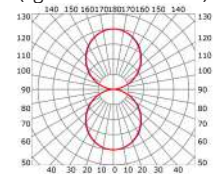

LLP-SH03-03

Available in 2m for LED strips up to 12mm width

COVERS

PHOTOMETRIC CURVE

Transparent cover
(light reduction: -33%)

Semiopal cover
(light reduction: -36%)

Opal cover: -50%
Frosted cover: -51%

INSTALLATION