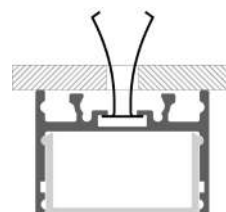

LLP-SL02-06

Available in 3m for LED strips up to 20 mm width

COVERS

INSTALLATION

Photometric curves carried out changing the position of lower cover

— C0-C180 — C90-C270
 Flat opal cover: -36%
 Flat frosted cover: -38%

— C0-C180 — C90-C270
 Outside opal cover: -40%
 Outside frosted cover: -42%

Photometric curves carried out using the lens covers

END CAPS

MOUNTING CLIPS

Article	Description	Length	Material	Color	Picture	Packaging
LLP-SL02-06-S3	Surface profile	3m	Anodized aluminium	Silver		18 pcs
LLP-SL02-06-B3	Surface profile	3m	Anodized aluminium	Black		18 pcs
LLP-SL02-06-W3	Surface profile	3m	Painted aluminium	White		18 pcs
LLP-HS05-00-S3	Heatsink	3m	Anodized aluminium	Silver		-
LLD-06-CM3	Opal cover	3m	Polycarbonate	-		30 pcs
LLD-06-CS3	Frosted cover	3m	Polycarbonate	-		30 pcs
LLD-06-XK1-L1	Lens 52°	1.176 m	Polycarbonate	-		-
LLD-06-XK1-L2	Lens 90°	1.176 m	Polycarbonate	-		-
LLD-06-XK1-L3	Asymmetric lens	1.176 m	Polycarbonate	-		-
LLD-06-XK1-L4	Lens with double asymmetry	1.176 m	Polycarbonate	-		-
LLE-SL02-GP-N / -BP-N / -WP-N	End cap without hole	-	Plastic	Gray / Black / White	A	-
LLE-D06C-WP-X	White end cap for cover	-	Plastic	White	B	-
LLM-IN01-M	Mounting clip	-	Metal	-	C	-
LLM-SP02-M	Mounting spring	-	Metal	-	D	-
LLM-CL01-M	Suspension kit	2m	Metal	-	E	-
LLM-CL02-M	Suspension kit	2m	Metal	-	F	-
LLM-AC01-M	Straight connector	-	Metal	-	G	-
LLM-AC02-M	120° horizontal connector	-	Metal	-	H	-
LLM-AC03-M	90° horizontal connector	-	Metal	-	I	-
LLM-AC04-M	90° vertical connector	-	Metal	-	L	-