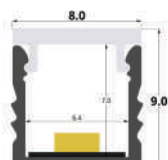

LLP-RE09-0222