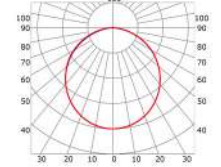

LLP-RE05-01

Available in 2m for LED strips up to 17 mm width

COVERS

PHOTOMETRIC CURVE

High opal cover
(light reduction: -29%)

Flat opal cover
(light reduction: -36%)

INSTALLATION

END CAPS