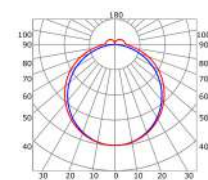

LLP-SL13-0222

Available in 2m for LED strips up to 6 mm width

COVERS

PHOTOMETRIC CURVE

Opal cover
(light reduction: -27%)

Frosted cover
(light reduction: -24%)

Opal cover with fins
(light reduction: -26%)

INSTALLATION