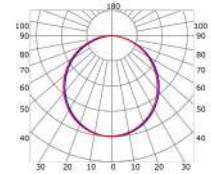

PHOTOMETRIC CURVE

— C0-C180 — C90-C270
Opal cover: -55%
Frosted cover: -59%