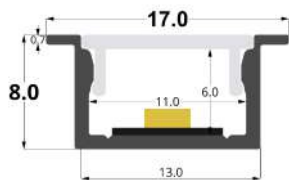

LLP-RE15-16

Available in 2 and 3m for LED strips up to 10 mm width

COVERS