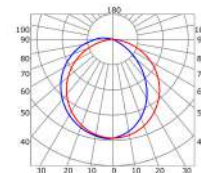

LLP-SL16-16

Available in 2 and 3m for LED strips up to 10 mm width

COVERS

PHOTOMETRIC CURVE

Opal cover
(light reduction: -41%)

Frosted cover
(light reduction: -41%)

INSTALLATION

END CAPS