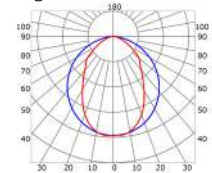

LLP-DW11-03

Available in 3m for LED strips up to 17 mm width

COVERS

PHOTOMETRIC CURVE

Transparent cover 50°
(light reduction: -37%)

Semiopal cover 67°
(light reduction: -40%)

Opal cover: -50%
Frosted cover: -54%