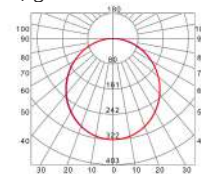

LLP-RE15-16

Available in 2 and 3m for LED strips up to 10 mm width

COVERS

PHOTOMETRIC CURVE

Opal cover
(light reduction: -38%)

Frosted cover
(light reduction: -38%)

INSTALLATION

END CAPS