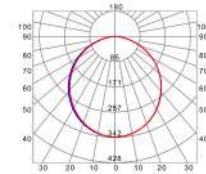

LLP-WL05-05

Available in 2m and 3m for LED strips up to 18 mm width

COVERS

PHOTOMETRIC CURVE

Transparent cover
(light reduction: -21%)

Opal cover
(light reduction: -37%)

Frosted cover
(light reduction: -38%)