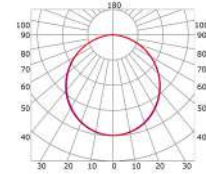

LLP-WL02-03

Available in 2m for LED strips up to 12mm width

COVERS

PHOTOMETRIC CURVE

Transparent cover
(light reduction: -16%)

Semiopal cover
(light reduction: -21%)

Opal cover: -33%
Frosted cover: -39%

56° lens cover
(light reduction: -16%)