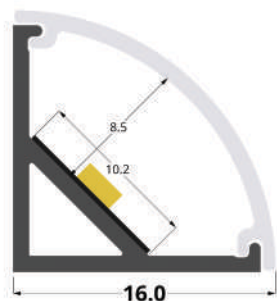

LLP-AN02-08

Available in 2m and 3m for LED strips up to 10 mm width