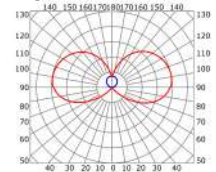

LLP-WL04-05

Available in 2m and 3m for LED strips up to 18 mm width

COVERS

PHOTOMETRIC CURVE

— C0-C180 — C90-C270
Transparent cover
 (light reduction: -23%)

— C0-C180 — C90-C270
Opal cover
 (light reduction: -38%)