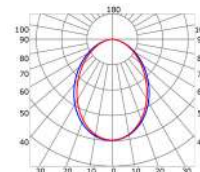

LLP-DW15-03

Available in 3m for LED strips up to 14 mm width

COVERS

PHOTOMETRIC CURVE

Transparent cover 70°
(light reduction: -23%)

Semiopal cover 78°
(light reduction: -27%)

Opal cover: -41%
Frosted cover: -45%