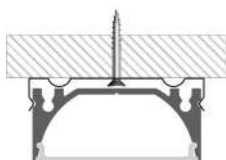

LLP-SL06-05

Available in 2m and 3m for LED strips up to 12mm width

COVERS

PHOTOMETRIC CURVE

Transparent cover
(light reduction: -14%)

Opal cover: -32%
Frosted cover: -33%

INSTALLATION

END CAPS