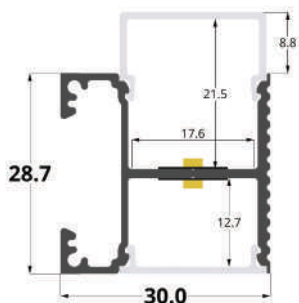

LLP-WL03-01

Available in 2m for LED strips up to 17 mm width

COVERS

PHOTOMETRIC CURVE