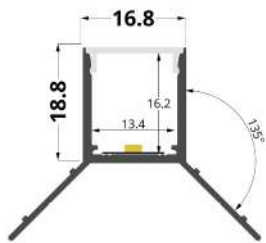

LLP-DW03-03

Available in 3m for LED strips up to 13mm width