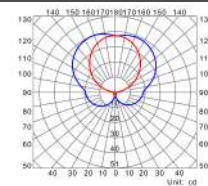

PHOTOMETRIC CURVE

Light reduction: -2%