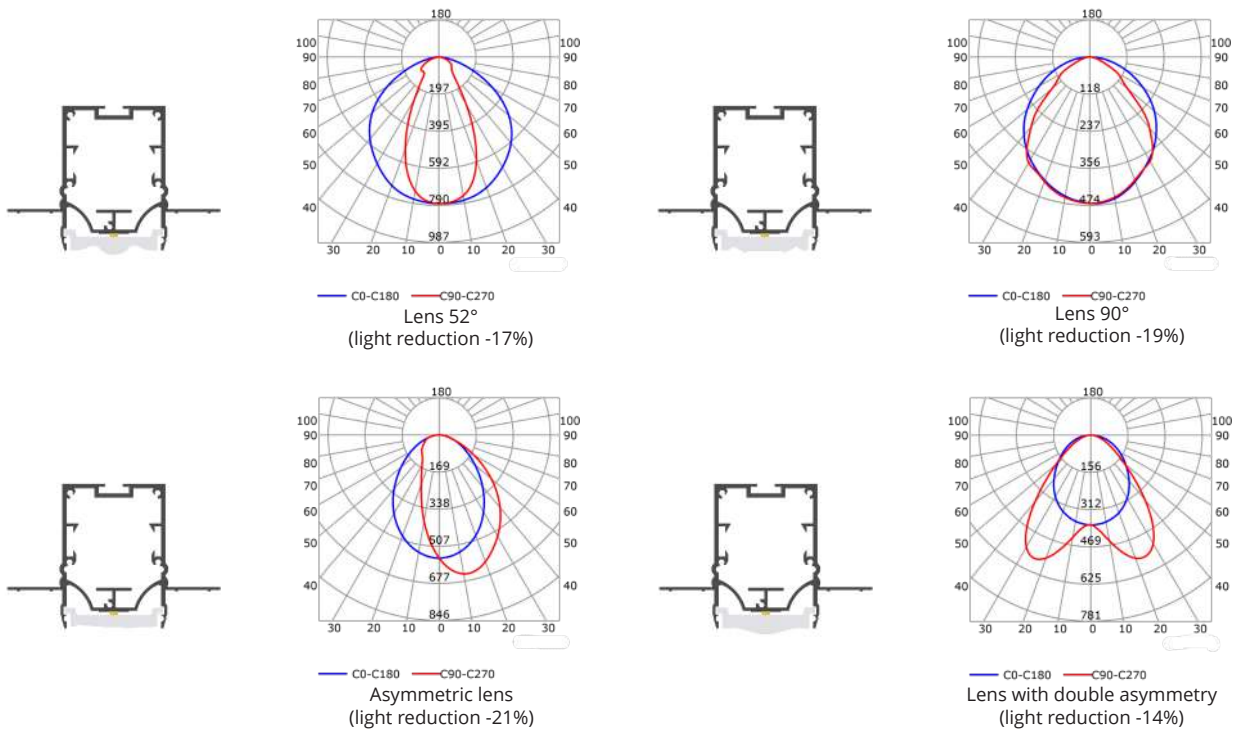

Photometric curves carried out using the lens covers

INSTALLATION

END CAPS

MOUNTING CLIPS

Article	Description	Length	Material	Color	Picture	Packaging
LLP-DW04-06-W3	Drywall profile	3m	Painted aluminium	White		12 pcs
LLP-HS05-00-S3	Heatsink	3m	Anodized aluminium	Silver		42 pcs
LLD-06-CM3	Opal cover	3m	Polycarbonate	–		30 pcs
LLD-06-CS3	Frosted cover	3m	Polycarbonate	–		30 pcs
LLD-06-XK1-L1	Lens 52°	1.176 m	Polycarbonate	–		–
LLD-06-XK1-L2	Lens 90°	1.176 m	Polycarbonate	–		–
LLD-06-XK1-L3	Asymmetric lens	1.176 m	Polycarbonate	–		–
LLD-06-XK1-L4	Lens with double asymmetry	1.176 m	Polycarbonate	–		–
LLE-DW04-SM-U	End cap	–	Aluminium	Silver	A	–
LLM-AC01-M	Straight connector	–	Metal	–	B	–
LLM-AC02-M	120° horizontal connector	–	Metal	–	C	–
LLM-AC03-M	90° horizontal connector	–	Metal	–	D	–
LLM-AC04-M	90° vertical connector	–	Metal	–	E	–