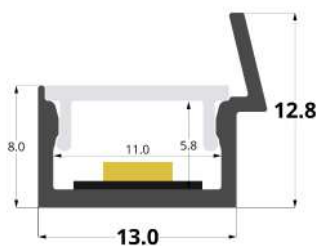

LLP-SL16-16

Available in 2 and 3m for LED strips up to 10 mm width

COVERS

PHOTOMETRIC CURVE

Opal cover
(light reduction: -41%)

Frosted cover
(light reduction: -41%)

INSTALLATION

END CAPS