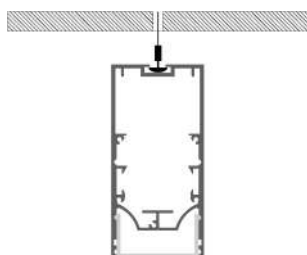

LLP-CL01-06

Available in 3m for LED strips up to 15 mm width

COVERS

Photometric curves carried out changing the position of lower cover

— C0-C180 — C90-C270
 Flat opal cover: -41%
 Flat frosted cover: -41%