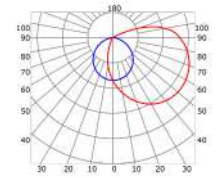

COVERS

PHOTOMETRIC CURVE

— C0-C180 — C90-C270
Low opal cover
(light reduction: -35%)