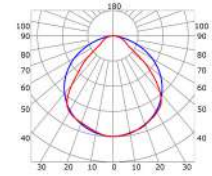

LLP-RE01-03

Available in 2m and 3m for LED strips up to 12mm width

COVERS

PHOTOMETRIC CURVE

Transparent cover 90°
(light reduction: -16%)

Semiopal cover 90°
(light reduction: -20%)

Opal cover: -32%
Frosted cover: -39%