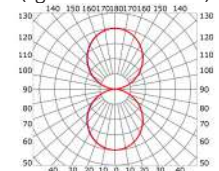

LLP-SH02-03

Available in 2 and 3m for LED strips up to 12mm width

COVERS

PHOTOMETRIC CURVE

Transparent cover
(light reduction: -25%)

Semiopal cover
(light reduction: -28%)

Opal cover: -42%
Frosted cover: -43%