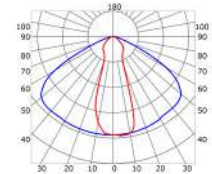

LLP-DW11-03

Available in 3m for LED strips up to 17 mm width

COVERS

PHOTOMETRIC CURVE

Transparent cover 50°
(light reduction: -37%)

Semiopal cover 67°
(light reduction: -40%)

Opal cover: -50%
Frosted cover: -54%