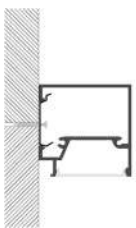

INSTALLATION