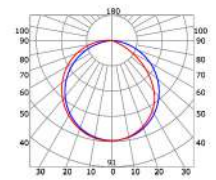

LLP-ST01-00

Available in 2,5 m for neon flex up to 6 mm width

PHOTOMETRIC CURVE

Frosted cover
(light reduction: -26%)

INSTALLATION

Article	Description	Length	Material	Color	Picture	Packaging
LLP-ST01-00-S2.5	Profile for step	2.5 m	Anodized aluminium	Silver		40 pcs
LLP-ST01-00-B2.5	Profile for step	2.5 m	Anodized aluminium	Black		40 pcs