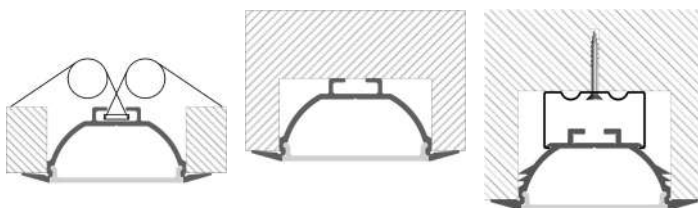

INSTALLATION