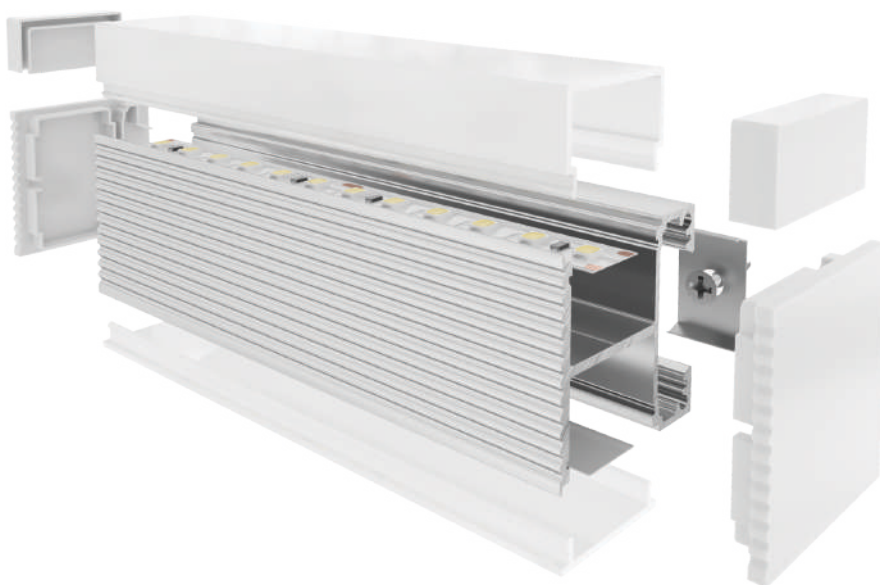

LLP-WL03-01

Available in 2m for LED strips up to 17 mm width

COVERS

PHOTOMETRIC CURVE

High opal cover
(light reduction: -37%)

Flat opal cover
(light reduction: -43%)

INSTALLATION

END CAPS