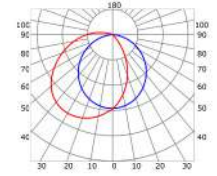

LLP-DW10-05

Available in 3m for LED strips up to 24 mm width

COVERS

PHOTOMETRIC CURVE

— C0-C180 — C90-C270

Transparent cover
(light reduction: -20%)

— C0-C180 — C90-C270

Opal cover
(light reduction: -37%)