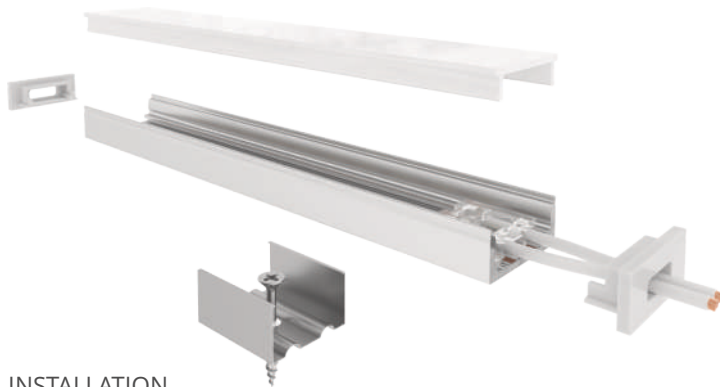

LLP-SL17-03

Available in 2m and 3m for LED strips up to 12mm width

INSTALLATION

END CAPS

B

MOUNTING CLIPS

CONNECTORS

Article	Description	Length	Material	Color	Picture	Packaging
LLP-SL17-03-S2 / LLP-SL17-03-S3	Surface profile	2m / 3m	Anodized aluminium	Silver		120 pcs
LLP-SL17-03-B2 / LLP-SL17-03-B3	Surface profile	2m / 3m	Anodized aluminium	Black		120 pcs
LLP-SL17-03-W2 / LLP-SL17-03-W3	Surface profile	2m / 3m	Painted aluminium	White		120 pcs
LLD-03-FK2 / LLD-03-FK3	Transparent cover	2m / 3m	Polycarbonate	-		180 pcs
LLD-03-FM2 / LLD-03-FM3	Opal cover	2m / 3m	Polycarbonate	-		180 pcs
LLD-03-FM2-C20 / LLD-03-FM3-C20	Opal cover (economic)	2m / 3m	Polycarbonate	-		400 / 200 pcs
LLD-03-FH2 / LLD-03-FH3	Semiopal cover	2m / 3m	Polycarbonate	-		180 pcs
LLD-03-FS2 / LLD-03-FS3 / LLD-03-FB2(3)	Frosted cover	2m / 3m	Polycarbonate	White / Black		180 pcs
LLD-03-XK2-L2 / LLD-03-XK3-L2	60° lens	2m / 3m	Polycarbonate	-		-
LLE-SL17-WP-N / LLE-SL17-BP-N	End cap without hole	-	Plastic	White / Black	A	-
LLE-SL17-GP-N	End cap without hole	-	Plastic	Grey	A	-
LLE-SL17-WP-W / LLE-SL17-BP-W	End cap with hole	-	Plastic	White / Black	B	-
LLE-SL17-GP-W	End cap with hole	-	Plastic	Grey	B	-
LLM-ES11-M	Mounting clip	-	Metal	-	C	-
LLM-ES01-P	Mounting clip	-	Plastic	-	D	-
LLM-AC05-P	90° mounting clip	-	Plastic	-	E	-
LLC-01-03-T20	Connector for profile	-	-	Transparent	F	-
LLC-01-03-T20A	Connector for profile dupont	-	-	Transparent	G	-