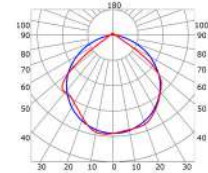

COVERS

PHOTOMETRIC CURVE

Transparent cover
(light reduction: -9%)