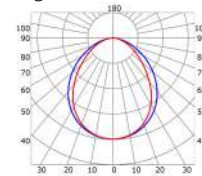

LLP-RE01B-03

Available in 2m and 3m for LED strips up to 12mm width

COVERS

PHOTOMETRIC CURVE

Transparent cover 90°
(light reduction: -16%)

Semiopal cover 90°
(light reduction: -20%)

Opal cover: -32%
Frosted cover: -39%