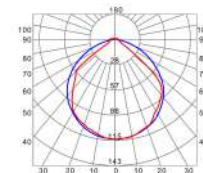

COVERS

PHOTOMETRIC CURVE

Transparent cover
(light reduction: -6%)