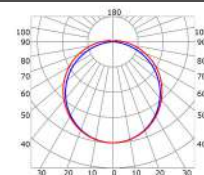

PHOTOMETRIC CURVE

Opal cover
(light reduction: -25%)