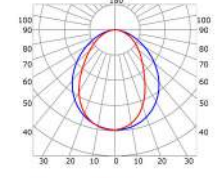

LLP-AN01-03

Available in 2m and 3m for LED strips up to 14 mm width

COVERS

PHOTOMETRIC CURVE

Transparent cover
(light reduction: -25%)

Semiopal cover
(light reduction: -29%)

Opal cover: -41%
Frosted cover: -47%