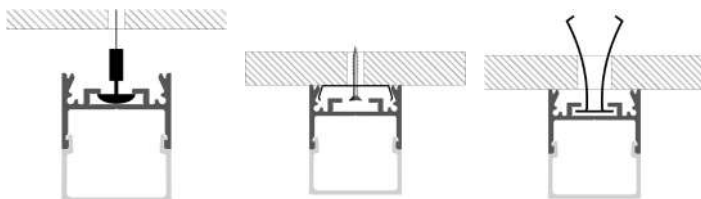

FURNITURE

Part No. (SKU)	Photo	Section	Accessories	Application	Page
LLP-AN01-03 (19x19mm)				Corner Furniture	62
LLP-AN03-08 (16x16mm)				Corner Furniture	64
LLP-AN04-09 (30x30mm)				Corner Furniture	65
LLP-AN06-20 (10x10mm)				Corner Furniture	67
NEW LLP-AN07-03 (17x17mm)				Corner Furniture	68
LLP-ST01-00 (30x27mm)			-	Tiling	87

LLP-SL01-01

Available in 2m and 3m for LED strips up to 17 mm width

COVERS

PHOTOMETRIC CURVE

High opal cover
(light reduction: -25%)

Low opal cover
(light reduction: -31%)

INSTALLATION

END CAPS

MOUNTING CLIPS

A	B	C	D	E	F	G	H	I	L
Article	Description	Length	Material	Color	Picture	Packaging			
LLP-SL01-01-S2 / LLP-SL01-01-S3	Surface profile	2m / 3m	Anodized aluminium	Silver		50 pcs			
LLP-SL01-01-B2	Surface profile	2m	Anodized aluminium	Black cover		50 pcs			
LLP-SL01-01-W2 / LLP-SL01-01-W3	Surface profile	2m / 3m	Painted aluminium	White		120 pcs			
LLD-01-CM2 / LLD-01-CM3 / LLD-01-CS3	High opal / frosted cover	2m / 3m	Polycarbonate	-		160 / 120 pcs			
LLD-01-FM2 / LLD-01-FM3	Low opal cover	2m	Polycarbonate	-		350 pcs			
LLD-01-FS2	Low frosted cover	2m	Polycarbonate	-		350 pcs			
LLE-SL01A-GP-N / -BP-N / -WP-N	High end cap	-	Plastic	Grey / Black / White	A	-			
LLE-SL01B-GP-N / -BP-N / -WP-N	Low end cap	-	Plastic	Grey / Black / White	B	-			
LLM-IN01-M	Mounting clip	-	Metal	-	C	-			
LLM-SP02-M	Mounting spring	-	Metal	-	D	-			
LLM-CL01-M / LLM-CL02-M	Suspension kit	2m	Metal	-	E / F	-			
LLM-AC01-M	Straight connector	-	Metal	-	G	-			
LLM-AC02-M	120° horizontal connector	-	Metal	-	H	-			
LLM-AC03-M	90° horizontal connector	-	Metal	-	I	-			
LLM-AC04-M	90° vertical connector	-	Metal	-	L	-			