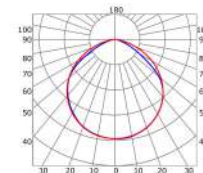

LLP-DW16-03

Available in 3m for LED strips up to 14 mm width

COVERS

PHOTOMETRIC CURVE

Transparent cover
(light reduction: -10%)

Opal cover
(light reduction: -26%)

INSTALLATION

MOUNTING CLIPS