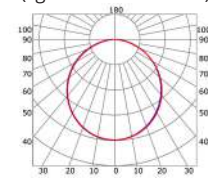

LLP-SL13-0222

Available in 2m for LED strips up to 6 mm width

COVERS

PHOTOMETRIC CURVE

Opal cover
(light reduction: -27%)

Frosted cover
(light reduction: -24%)

Opal cover with fins
(light reduction: -26%)

INSTALLATION