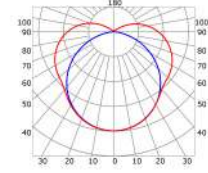

LLP-AN04-09

Available in 2m and 3m for LED strips up to 21 mm width

COVERS

PHOTOMETRIC CURVE

Transparent cover
(light reduction: -7%)

Opal cover: -22%

Frosted cover: -28%

Opal L cover
(light reduction: -25%)