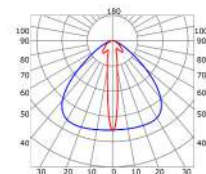

— C0-C180 — C90-C270

13° lens cover
(light reduction: -38%)

Article	Description	Length	Material	Color	Picture	Packaging
LLP-DW02-03-S2	Drywall profile	2m	Anodized aluminium	Silver		-
LLD-03-FK2	Transparent cover	2m	Polycarbonate	-		180 pcs
LLD-03-FM2	Opal cover	2m	Polycarbonate	-		180 pcs
LLD-03-FM2-C20	Opal cover (economic)	2m	Polycarbonate	-		400 pcs
LLD-03-FH2	Semiopal cover	2m	Polycarbonate	-		180 pcs
LLD-03-FS2	Frosted cover	2m	Polycarbonate	-		180 pcs
LLD-03-FW2	Frosted white cover	2m	Polycarbonate	White		180 pcs
LLD-03-FB2	Black cover	2m	Polycarbonate	Black cover		180 pcs
LLD-03-XK2-L2	13° lens	2m	Polycarbonate	-		-