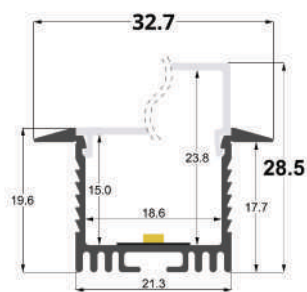

LLP-RE06-01

Available in 2m for LED strips up to 17 mm width

COVERS

PHOTOMETRIC CURVE

High opal cover
(light reduction: -38%)

Flat opal cover
(light reduction: -45%)

INSTALLATION

END CAPS