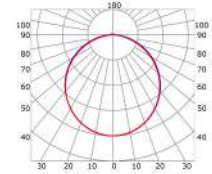

LLP-RE01-03

Available in 2m and 3m for LED strips up to 12mm width

COVERS

PHOTOMETRIC CURVE

Transparent cover 90°
(light reduction: -16%)

Semiopal cover 90°
(light reduction: -20%)

Opal cover: -32%
Frosted cover: -39%