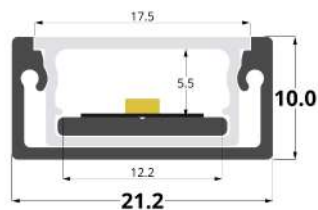

LLP-SL09-12

Available in 3m for LED strips up to 12mm width