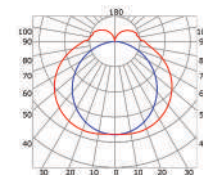

LLP-SL01-01

Available in 2m and 3m for LED strips up to 17 mm width

COVERS

PHOTOMETRIC CURVE

High opal cover
(light reduction: -25%)

Low opal cover
(light reduction: -31%)

INSTALLATION

END CAPS