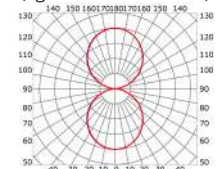

LLP-SH02-03

Available in 2 and 3m for LED strips up to 12mm width

COVERS

PHOTOMETRIC CURVE

Transparent cover
(light reduction: -25%)

Semiopal cover
(light reduction: -28%)

Opal cover: -42%
Frosted cover: -43%