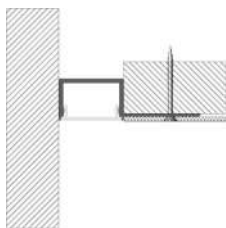

INSTALLATION

Article	Description	Length	Material	Color	Picture	Packaging
LLP-DW15-03-W3	Drywall profile	3m	Painted aluminium	White		48 pcs
LLD-03-FK3	Transparent cover	3m	Polycarbonate	-		180 pcs
LLD-03-FM3	Opal cover	3m	Polycarbonate	-		180 pcs
LLD-03-FM3-C20	Opal cover (economic)	3m	Polycarbonate	-		200 pcs
LLD-03-FH3	Semiopal cover	3m	Polycarbonate	-		180 pcs
LLD-03-FS3	Frosted cover	3m	Polycarbonate	-		180 pcs
LLD-03-FW3	Frosted white cover	3m	Polycarbonate	White		180 pcs
LLD-03-FB3	Black cover	3m	Polycarbonate	Black		180 pcs
LLD-03-XK3-L2	40° lens	3m	PMMA	-		-