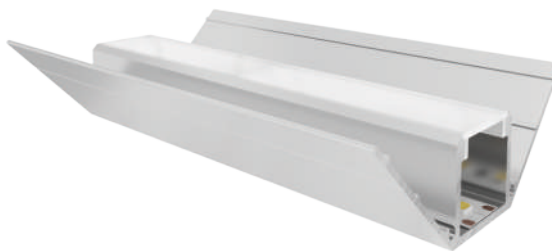

LLP-DW02-03

Available in 2m for LED strips up to 16 mm width

INSTALLATION

COVERS

PHOTOMETRIC CURVE

— C0-C180 — C90-C270

Transparent cover
(light reduction: -38%)

— C0-C180 — C90-C270

Semiopal cover
(light reduction: -42%)

— C0-C180 — C90-C270

Opal cover: -56%
Frosted cover: -58%

— C0-C180 — C90-C270

13° lens cover
(light reduction: -38%)

Article	Description	Length	Material	Color	Picture	Packaging
LLP-DW02-03-S2	Drywall profile	2m	Anodized aluminium	Silver		-
LLD-03-FK2	Transparent cover	2m	Polycarbonate	-		180 pcs
LLD-03-FM2	Opal cover	2m	Polycarbonate	-		180 pcs
LLD-03-FM2-C20	Opal cover (economic)	2m	Polycarbonate	-		400 pcs
LLD-03-FH2	Semiopal cover	2m	Polycarbonate	-		180 pcs
LLD-03-FS2	Frosted cover	2m	Polycarbonate	-		180 pcs
LLD-03-FW2	Frosted white cover	2m	Polycarbonate	White		180 pcs
LLD-03-FB2	Black cover	2m	Polycarbonate	Black cover		180 pcs
LLD-03-XK2-L2	13° lens	2m	Polycarbonate	-		-