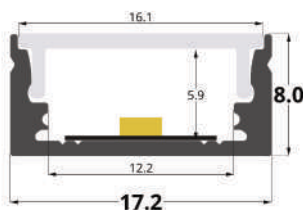

LLP-SL08-03

Available in 2m and 3m for LED strips up to 12mm width

COVERS

PHOTOMETRIC CURVE

END CAPS

A

B

C

MOUNTING CLIPS

D

E

F

CONNECTORS

G

H

Article	Description	Length	Material	Color	Picture	Packaging
LLP-SL08-03-S2 / LLP-SL08-03-S3	Surface profile	2m / 3m	Anodized aluminium	Silver		120 / 80 pcs
LLP-SL08-03-B2 / LLP-SL08-03-B3	Surface profile	2m / 3m	Anodized aluminium	Black		120 / 80 pcs
LLP-SL08-03-W2 / LLP-SL08-03-W3	Surface profile	2m / 3m	Anodized aluminium	White		120 / 80 pcs
LLD-03-FK2 / LLD-03-FK3	Transparent cover	2m / 3m	Polycarbonate	-		320 / 180 pcs
LLD-03-FM2 / LLD-03-FM3	Opal cover	2m / 3m	Polycarbonate	-		320 / 180 pcs
LLD-03-FM2-C20 / LLD-03-FM3-C20	Opal cover (economic)	2m / 3m	Polycarbonate	-		400 / 200 pcs
LLD-03-FH2 / LLD-03-FH3	Semiopal cover	2m / 3m	Polycarbonate	-		320 / 180 pcs
LLD-03-FS2 / LLD-03-FS3	Frosted cover	2m / 3m	Polycarbonate	-		320 / 180 pcs
LLD-03-XK2-L2 / LLD-03-XK3-L2	60° lens	2m / 3m	PMMA	-		-
LLE-SL08-WP-N / LLE-SL08-BP-N	End cap without hole	-	Plastic	White / Black	A	-
LLE-SL08-GP-N	End cap without hole	-	Plastic	Grey	A	-
LLE-SL08-WP-W / LLE-SL08-BP-W	End cap with hole	-	Plastic	White / Black	B	-
LLE-SL08-GP-W	End cap with hole	-	Plastic	Grey	B	-
LLM-ES01-M	Mounting clip	-	Metal	-	C	-
LLM-ES01-P	Mounting clip	-	Plastic	-	D	-
LLM-AC05-P	90° mounting clip	-	Plastic	-	E	-
LLC-01-03-T20	Connector for profile	-	-	Trasparent	G	-
LLC-01-03-T20A	Connector for profile dupont	-	-	Trasparent	H	-