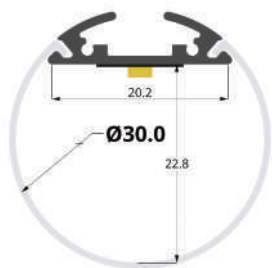

LLP-NE01-14

Available in 2m for LED strips up to 20 mm width