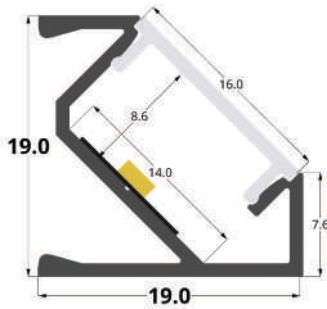

LLP-AN01-03

Available in 2m and 3m for LED strips up to 14 mm width

COVERS

PHOTOMETRIC CURVE

Transparent cover
(light reduction: -25%)

Semiopal cover
(light reduction: -29%)

Opal cover: -41%
Frosted cover: -47%