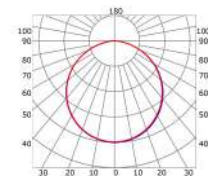

LLP-CC01-06

Available in 3m for LED strips up to 12mm width

COVERS

PHOTOMETRIC CURVE

High Opal cover: -64%
High Frosted cover: -63%

Low Opal cover: -65%
Low Frosted cover: -65%

INSTALLATION

MOUNTING CLIPS