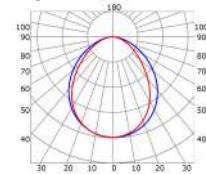

LLP-WL02-03

Available in 2m for LED strips up to 12mm width

COVERS

PHOTOMETRIC CURVE

Transparent cover
(light reduction: -16%)

Semiopal cover
(light reduction: -21%)

Opal cover: -33%
Frosted cover: -39%

56° lens cover
(light reduction: -16%)