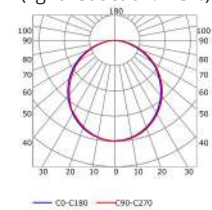

LLP-DW14-03

Available in 3m for LED strips up to 14 mm width

COVERS

PHOTOMETRIC CURVE

Transparent cover
(light reduction: -22%)

Semiopal cover
(light reduction: -25%)

Opal cover: -49%
Frosted cover: -39%

60° lens cover
(light reduction: -19%)