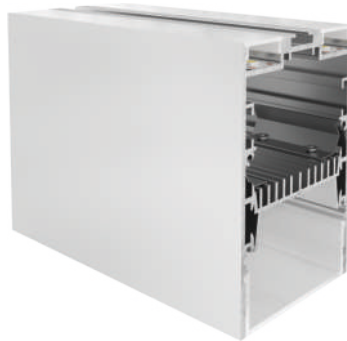

LLP-CL02-07

Available in 2m and 3m for LED strips up to 35 mm width