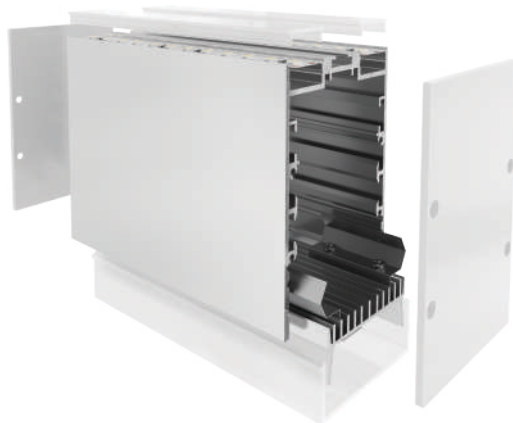

LLP-CL02-07

Available in 2m and 3m for LED strips up to 35 mm width

COVERS

Photometric curves carried out changing the position of lower cover

— C0-C180 — C90-C270
Outside opal cover: -39%
Outside frosted cover: -42%

— C0-C180 — C90-C270
Flat opal cover: -40%
Flat frosted cover: -43%

— C0-C180 — C90-C270
Inside opal cover: -39%
Inside frosted cover: -41%