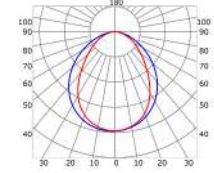

LLP-DW08-03

Available in 2 and 3m for LED strips up to 14 mm width

COVERS

PHOTOMETRIC CURVE

Transparent cover
(light reduction: -21%)

Semiopal cover
(light reduction: -24%)

Opal cover: -37%
Frosted cover: -40%