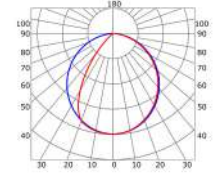

LLP-MR03-03

Available in 2m for LED strips up to 12mm width

COVERS

PHOTOMETRIC CURVE

Opal cover
(light reduction: -62%)

Frosted cover
(light reduction: -67%)

INSTALLATION

MOUNTING CLIPS