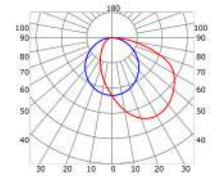

COVERS

PHOTOMETRIC CURVE

Opal cover: -46%
Frosted cover: -50%