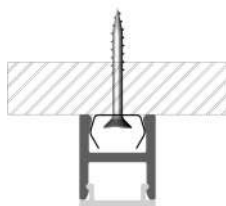

INSTALLATION

END CAPS

MOUNTING CLIPS

Article	Description	Length	Material	Color	Picture	Packaging
LLP-SL03-02-S2 / LLP-SL03-02-S3	Surface profile	2m / 3m	Anodized aluminium	Silver		200 pcs
LLP-SL03-02-B2	Surface profile	2m	Anodized aluminium	Black		200 pcs
LLP-SL03-02-W2	Surface profile	2m	Painted aluminium	White		200 pcs
LLD-02-FM2 / LLD-02-FM3	Opal cover	2m / 3m	Polycarbonate	-		600 / 300 pcs
LLD-02-FS2 / LLD-02-FS3	Frosted cover	2m / 3m	Polycarbonate	-		600 / 300 pcs
LLE-SL03RE09-GS-U	End cap	-	Silicone	Grey	A	-
LLM-IN03-M	Mounting clip	-	Metal	-	B	-