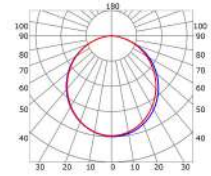

LLP-SL14-16

Available in 2 and 3m for LED strips up to 10 mm width

COVERS

PHOTOMETRIC CURVE

Opal cover: -48%
Frosted cover: -48%

INSTALLATION

END CAPS

A