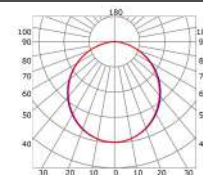

LLP-SL12-16

Available in 2 e 3m for LED strips up to 10 mm width

COVERS

PHOTOMETRIC CURVE

Opal cover: -37%
Frosted cover: -37%