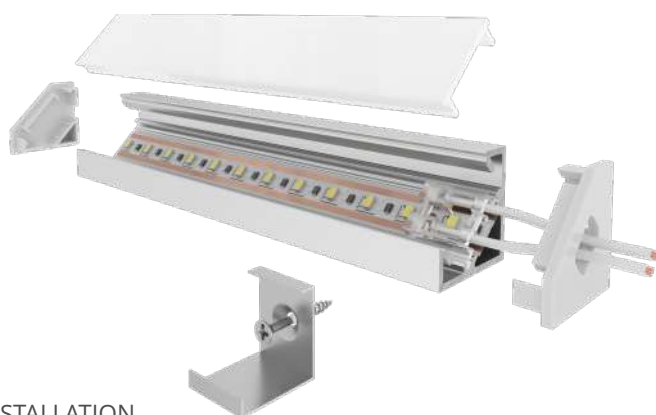

LLP-AN07-03

Available in 2m and 3m for LED strips up to 12 mm width

INSTALLATION

END CAPS

MOUNTING CLIPS

COVERS

PHOTOMETRIC CURVE

Article	Description	Length	Material	Color	Picture	Packaging
LLP-AN07-03-S2 / LLP-AN07-03-S3	Corner profile	2m / 3m	Anodized aluminium	Silver		50 pcs
LLP-AN07-03-W2 / LLP-AN07-03-W3	Corner profile	2m / 3m	Painted aluminium	White		50 pcs
LLD-03-FK2 / LLD-03-FK3	Transparent cover	2m / 3m	Polycarbonate	-		180 pcs
LLD-03-FM2 / LLD-03-FM3	Opal cover	2m / 3m	Polycarbonate	-		180 pcs
LLD-03-FM2-C20 / LLD-03-FM3-C20	Opal cover (economic)	2m / 3m	Polycarbonate	-		400 / 200 pcs
LLD-03-FH2 / LLD-03-FH3	Semiopal cover	2m / 3m	Polycarbonate	-		180 pcs
LLD-03-FS2 / LLD-03-FS3	Frosted cover	2m / 3m	Polycarbonate	-		180 pcs
LLD-03-FW2 / LLD-03-FW3	Frosted white cover	2m / 3m	Polycarbonate	White		180 pcs
LLD-03-FB2 / LLD-03-FB3	Black cover	2m / 3m	Polycarbonate	Black		180 pcs
LLD-03-XK2-L2 / LLD-03-XK3-L2	40° lens	2m / 3m	PMMA	-		-
LLE-AN07-GP-N / LLE-AN07-WP-W	End cap without hole	-	Plastic	Grey / White	A	-
LLE-AN07-GP-W / LLE-AN07-WP-N	End cap with hole	-	Plastic	Grey / White	B	-
LLM-ES13-M	Mounting clip	-	Metal	-	C	-