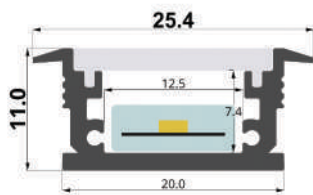

LLP-FL03-21

Available in 2m for LED strips up to 15 mm width

COVERS

PHOTOMETRIC CURVE

INSTALLATION

END CAPS

A

Article	Description	Length	Material	Color	Picture	Packaging
LLP-FL03-21-S2	Tiling profile	3m	Anodized aluminium	Silver		64 pcs
LLD-21-FM2	Opal cover	3m	Polycarbonate	-		320 pcs
LLE-FL03-SM-U	End cap	3m	Stainless steel	Silver	A	-