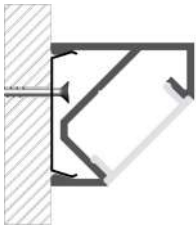

LLP-AN01-03

Available in 2m and 3m for LED strips up to 14 mm width

COVERS

PHOTOMETRIC CURVE

INSTALLATION

END CAPS

MOUNTING CLIPS

A

B

C

Article	Description	Length	Material	Color	Picture	Packaging
LLP-AN01-03-S2 / LLP-AN01-03-S3	Corner profile	2m / 3m	Anodized aluminium	Silver		50 pcs
LLP-AN01-03-W2 / LLP-AN01-03-W3	Corner profile	2m / 3m	Painted aluminium	White		50 pcs
LLD-03-FK2 / LLD-03-FK3	Transparent cover	2m / 3m	Polycarbonate	-		180 pcs
LLD-03-FM2 / LLD-03-FM3	Opal cover	2m / 3m	Polycarbonate	-		180 pcs
LLD-03-FM2-C20 / LLD-03-FM3-C20	Opal cover (economic)	2m / 3m	Polycarbonate	-		400 / 200 pcs
LLD-03-FH2 / LLD-03-FH3	Semiopal cover	2m / 3m	Polycarbonate	-		180 pcs
LLD-03-FS2 / LLD-03-FS3	Frosted cover	2m / 3m	Polycarbonate	-		180 pcs
LLD-03-FW2 / LLD-03-FW3	Frosted white cover	2m / 3m	Polycarbonate	White		180 pcs
LLD-03-FB2 / LLD-03-FB3	Black cover	2m / 3m	Polycarbonate	Black		180 pcs
LLD-03-XK2-L2 / LLD-03-XK3-L2	40° lens	2m / 3m	PMMA	-		-
LLE-AN01-GP-N / LLE-AN01-WP-N	End cap without hole	-	Plastic	Grey / White	A	-
LLE-AN01-GP-W / LLE-AN01-WP-W	End cap with hole	-	Plastic	Grey / White	B	-
LLM-IN01-M	Mounting clip	-	Metal	-	C	-