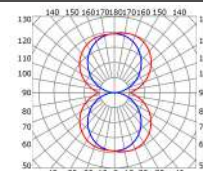

LLP-WL03-01

Available in 2m for LED strips up to 17 mm width

COVERS

PHOTOMETRIC CURVE

High opal cover
(light reduction: -37%)

Flat opal cover
(light reduction: -43%)

INSTALLATION

END CAPS