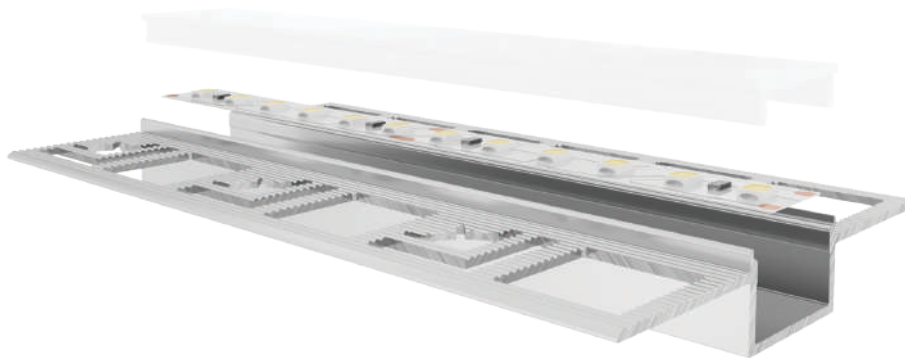

LLP-DW08-03

Available in 2 and 3m for LED strips up to 14 mm width

COVERS

PHOTOMETRIC CURVE

Transparent cover
(light reduction: -21%)

Semiopal cover
(light reduction: -24%)

Opal cover: -37%
Frosted cover: -40%