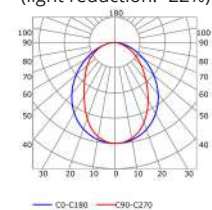

LLP-DW14-03

Available in 3m for LED strips up to 14 mm width

COVERS

PHOTOMETRIC CURVE

Transparent cover
(light reduction: -22%)

Semiopal cover
(light reduction: -25%)

Opal cover: -49%
Frosted cover: -39%

60° lens cover
(light reduction: -19%)