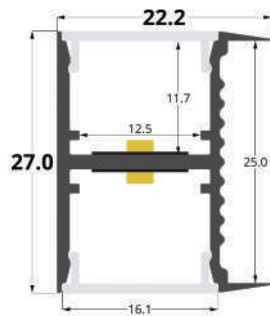

LLP-SH03-03

Available in 2m for LED strips up to 12mm width

COVERS

PHOTOMETRIC CURVE

Transparent cover
(light reduction: -33%)

Semiopal cover
(light reduction: -36%)

Opal cover: -50%
Frosted cover: -51%

INSTALLATION