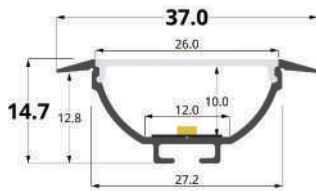

LLP-RE03-05

Available in 2m for LED strips up to 12mm width

COVERS