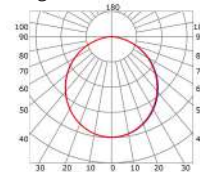

LLP-SL06-05

Available in 2m and 3m for LED strips up to 12mm width

COVERS

PHOTOMETRIC CURVE

Transparent cover
(light reduction: -14%)

Opal cover: -32%
Frosted cover: -33%

INSTALLATION

END CAPS