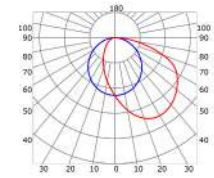

LLP-RE14-23

Available in 2.5 and 3m for LED strips up to 10 mm width

COVERS

PHOTOMETRIC CURVE

Opal cover
(light reduction: -35%)

INSTALLATION

END CAPS

A