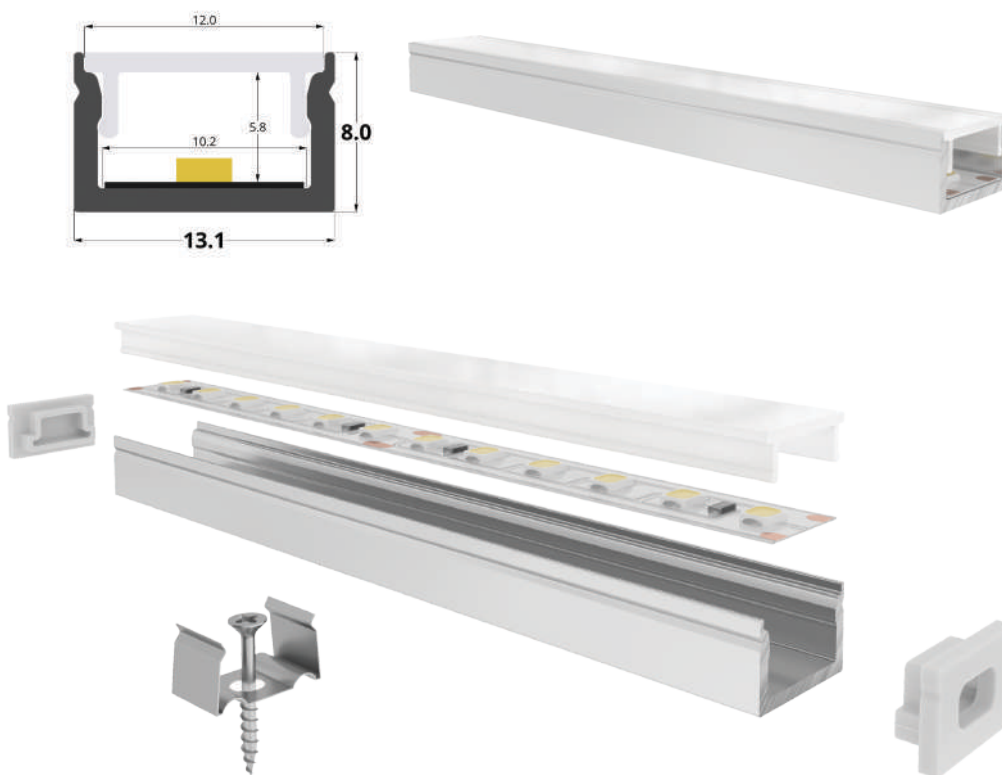

LLP-SL12-16

Available in 2 e 3m for LED strips up to 10 mm width

COVERS

PHOTOMETRIC CURVE

Opal cover: -37%
Frosted cover: -37%

INSTALLATION

END CAPS

MOUNTING CLIPS