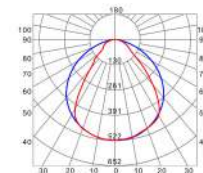

COVERS

PHOTOMETRIC CURVE

Transparent cover
(light reduction: -23%)