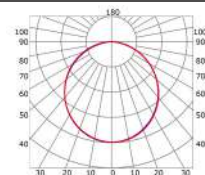

COVERS

PHOTOMETRIC CURVE

— C0-C180 — C90-C270
Opal cover: -68%
Frosted cover: -69%