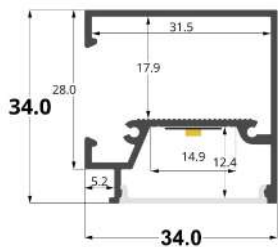

LLP-WL05-05

Available in 2m and 3m for LED strips up to 18 mm width

COVERS

PHOTOMETRIC CURVE

Transparent cover
(light reduction: -21%)

Opal cover
(light reduction: -37%)

Frosted cover
(light reduction: -38%)