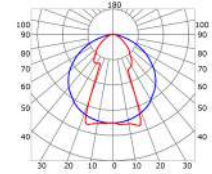

LLP-DW11-03

Available in 3m for LED strips up to 17 mm width

COVERS

PHOTOMETRIC CURVE

Transparent cover 50°
(light reduction: -37%)

Semiopal cover 67°
(light reduction: -40%)

Opal cover: -50%
Frosted cover: -54%