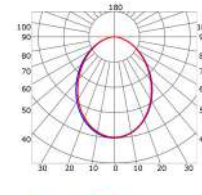

LLP-RE01-03

Available in 2m and 3m for LED strips up to 12mm width

COVERS

PHOTOMETRIC CURVE

Transparent cover 90°
(light reduction: -16%)

Semiopal cover 90°
(light reduction: -20%)

Opal cover: -32%
Frosted cover: -39%