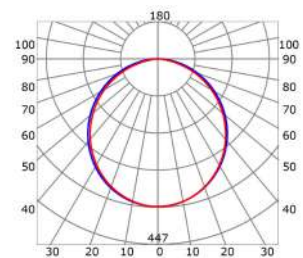

— C0-C180 — C90-C270
Inside opal cover: -39%
Inside frosted cover: -41%