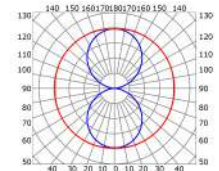

LLP-NE03-17

Available in 2m for LED strips up to 15 mm width

COVERS

PHOTOMETRIC CURVE

Opal cover
(light reduction: -32%)

INSTALLATION

END CAPS

MOUNTING CLIPS