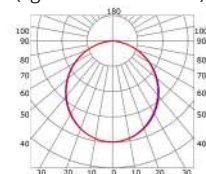

— C0-C180 — C90-C270

Opal cover: -56%
Frosted cover: -58%