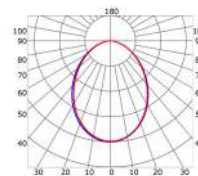

LLP-RE01B-03

Available in 2m and 3m for LED strips up to 12mm width

COVERS

PHOTOMETRIC CURVE

Transparent cover 90°
(light reduction: -16%)

Semiopal cover 90°
(light reduction: -20%)

Opal cover: -32%
Frosted cover: -39%