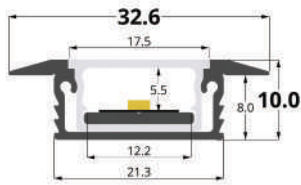

RECESSED

LLP-RE07-12

Available in 3m for LED strips up to 12mm width