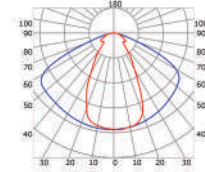

Frosted cover: -39%