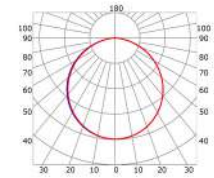

LLP-DW05-07

Available in 3m for LED strips up to 35 mm width

COVERS

PHOTOMETRIC CURVE

Outside opal cover: -39%
Outside frosted cover: -40%

Flat opal cover: -41%
Flat frosted cover: -42%

INSTALLATION

B