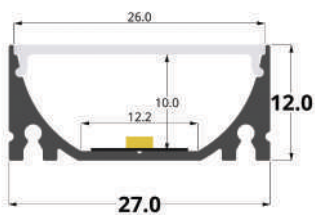

LLP-SL06-05

Available in 2m and 3m for LED strips up to 12mm width

COVERS