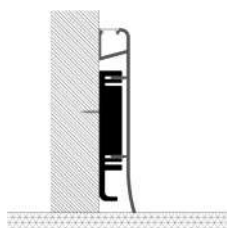

INSTALLATION

MOUNTING CLIPS

Article	Description	Length	Material	Color	Picture	Packaging
LLP-BB01-02-S2	Baseboard profile	2m	Anodized aluminium	Silver		-
LLD-02-FM2	Opal cover	2m	Polycarbonate	-		600 pcs
LLD-02-FS2	Frosted cover	2m	Polycarbonate	-		600 pcs
LLM-IN05-P	Mounting clip	-	Plastic	-	A	-