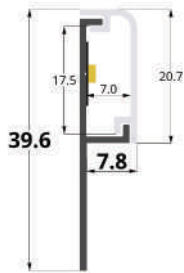

LLP-TI02-10

Available in 3m for LED strips up to 17 mm width