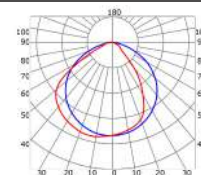

LLP-SH01-03

Available in 2m for LED strips up to 12mm width

COVERS

PHOTOMETRIC CURVE

Transparent cover
(light reduction: -19%)

Semiopal cover
(light reduction: -23%)

Opal cover: -37%
Frosted cover: -39%

INSTALLATION