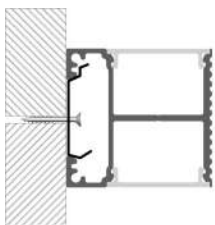

LLP-WL03-01

Available in 2m for LED strips up to 17 mm width

COVERS

PHOTOMETRIC CURVE

High opal cover
(light reduction: -37%)

Flat opal cover
(light reduction: -43%)

INSTALLATION

END CAPS