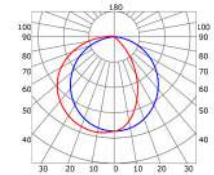

LLP-DW01-03

Available in 3m for LED strips up to 14 mm width

INSTALLATION

COVERS

PHOTOMETRIC CURVE

Transparent cover 40°
(light reduction -41%)

Semiopal cover
(light reduction -45%)

Opal cover: -59%
Frosted cover: -60%