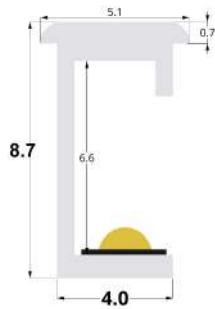

LLP-RE16-00

Available in 3m for LED strips up to 3 mm width