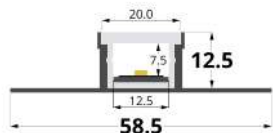

TILING

LLP-TI01-11

Available in 3m for LED strips up to 10 mm width