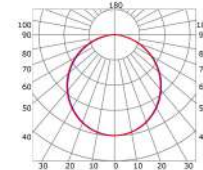

LLP-SL07-05

Available in 2m and 3m for LED strips up to 24 mm width

COVERS

PHOTOMETRIC CURVE

Transparent cover
(light reduction: -8%)

Opal cover: -26%
Frosted cover: -27%

INSTALLATION

END CAPS