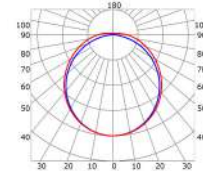

LLP-AN02-08

Available in 2m and 3m for LED strips up to 10 mm width

COVERS

PHOTOMETRIC CURVE

Transparent cover
(light reduction: -9%)

Opal cover: -25%
Frosted cover: -28%

INSTALLATION

END CAPS