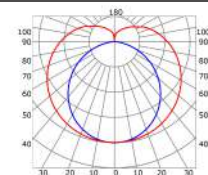

PHOTOMETRIC CURVE

Opal cover
(light reduction: -13%)