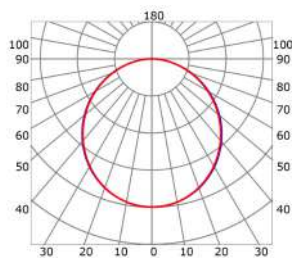

LLP-CL02-07

Available in 2m and 3m for LED strips up to 35 mm width

COVERS

Photometric curves carried out changing the position of lower cover

— C0-C180 — C90-C270
 Outside opal cover: -39%
 Outside frosted cover: -42%