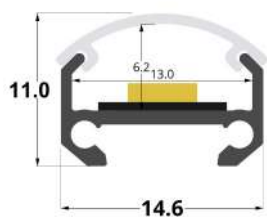

LLP-SL20-20

Available in 2m and 3m for LED strips up to 12mm width