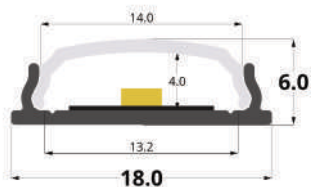

LLP-SL04-04

Available in 2m for LED strips up to 13mm width

COVERS