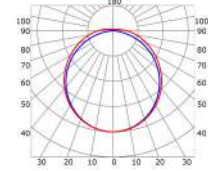

LLP-AN03-08

Available in 2m and 3m for LED strips up to 10 mm width

COVERS

PHOTOMETRIC CURVE

Transparent cover
(light reduction: -9%)

Opal cover: -25%
Frosted cover: -28%

INSTALLATION

END CAPS