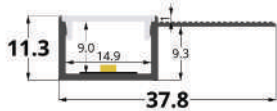

LLP-DW15-03

Available in 3m for LED strips up to 14 mm width

COVERS

PHOTOMETRIC CURVE

Transparent cover 70°
(light reduction: -23%)

Semiopal cover 78°
(light reduction: -27%)

Opal cover: -41%
Frosted cover: -45%