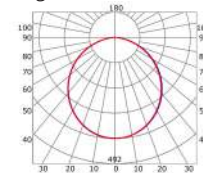

LLP-DW16-03

Available in 3m for LED strips up to 14 mm width

COVERS

PHOTOMETRIC CURVE

Transparent cover
(light reduction: -10%)

Opal cover
(light reduction: -26%)

INSTALLATION

MOUNTING CLIPS