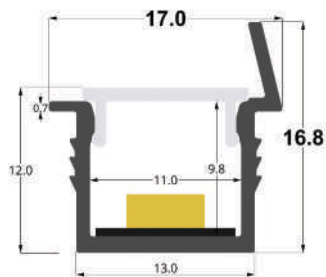

RECESSED

LLP-RE12-16

Available in 2.5 and 3m for LED strips up to 10 mm width