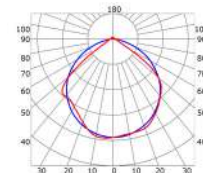

COVERS

PHOTOMETRIC CURVE

Transparent cover
(light reduction: -9%)