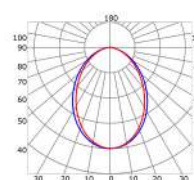

LLP-SL05-03

Available in 2m and 3m for LED strips up to 12mm width

COVERS

PHOTOMETRIC CURVE

Transparent cover 50°
(light reduction: -34%)

Black cover
(light reduction: -89%)

Semiopal cover 67°
(light reduction: -38%)