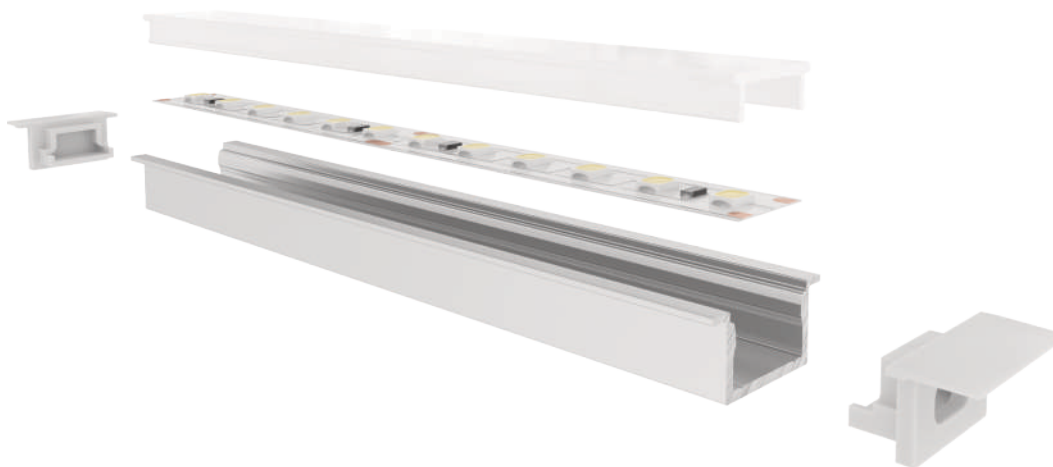

LLP-RE15-16

Available in 2 and 3m for LED strips up to 10 mm width

COVERS

PHOTOMETRIC CURVE

Opal cover
(light reduction: -38%)

Frosted cover
(light reduction: -38%)

INSTALLATION

END CAPS