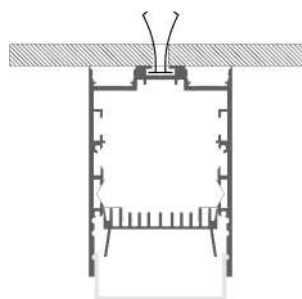

LLP-CL02-07

Available in 2m and 3m for LED strips up to 35 mm width

COVERS

Photometric curves carried out changing the position of lower cover

— C0-C180 — C90-C270
 Outside opal cover: -39%
 Outside frosted cover: -42%