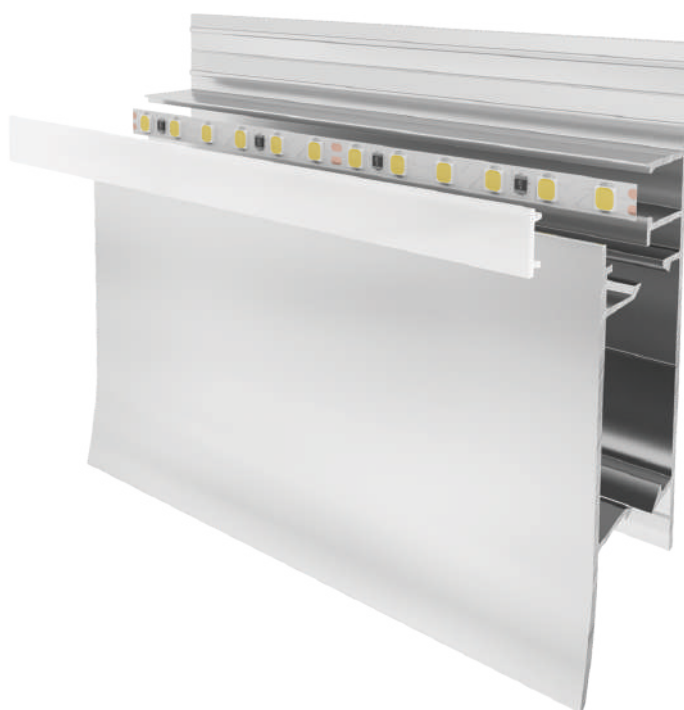

BASEBOARD

LLP-BB02-02

Available in 2m for LED strips up to 6 mm width

COVERS

PHOTOMETRIC CURVE

— C0-C180 — C90-C270
Opal cover: -65%
Frosted cover: -67%

INSTALLATION

Article	Description	Length	Material	Color	Picture	Packaging
LLP-BB02-02-S2	Baseboard profile (rear part)	2m	Anodized aluminium	Silver	-	-
LLP-BB03-00-S2	Baseboard profile (front part)	2m	Anodized aluminium	Silver	-	-
LLP-BB03-00-B2	Baseboard profile (front part)	2m	Anodized aluminium	Black	-	-
LLD-02-FM2	Opal cover	2m	Polycarbonate	-	-	600 pcs
LLD-02-FS2	Frosted cover	2m	Polycarbonate	-	-	600 pcs