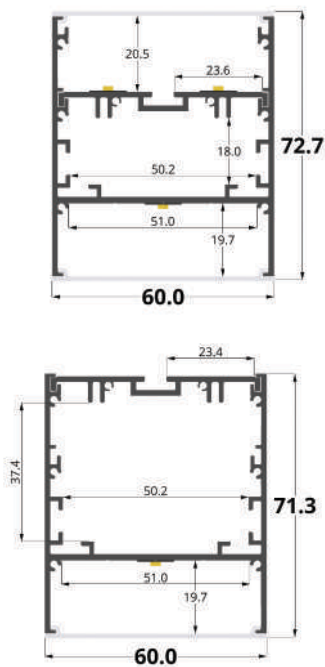

LLP-CL04-18

Available in 3m for LED strips up to 50 mm width

COVERS

PHOTOMETRIC CURVE

Opal cover: -37%
Frosted cover: -38%

Biemission Opal: -37%
Biemission Frosted: -38%