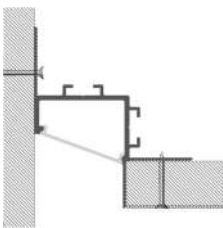

INSTALLATION