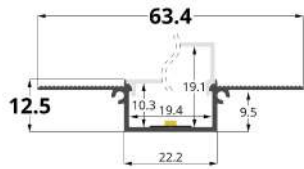

LLP-DW07-01

Available in 2 and 3m for LED strips up to 18 mm width