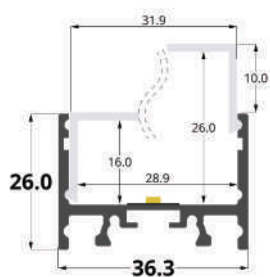

MOUNTING CLIPS

A	B	C	D	E	F	G	H	I	L
Article	Description	Length	Material	Color	Picture	Packaging			
LLP-SL01-01-S2 / LLP-SL01-01-S3	Surface profile	2m / 3m	Anodized aluminium	Silver		50 pcs			
LLP-SL01-01-B2	Surface profile	2m	Anodized aluminium	Black cover		50 pcs			
LLP-SL01-01-W2 / LLP-SL01-01-W3	Surface profile	2m / 3m	Painted aluminium	White		120 pcs			
LLD-01-CM2 / LLD-01-CM3 / LLD-01-CS3	High opal / frosted cover	2m / 3m	Polycarbonate	-		160 / 120 pcs			
LLD-01-FM2 / LLD-01-FM3	Low opal cover	2m	Polycarbonate	-		350 pcs			
LLD-01-FS2	Low frosted cover	2m	Polycarbonate	-		350 pcs			
LLE-SL01A-GP-N / -BP-N / -WP-N	High end cap	-	Plastic	Grey / Black / White	A	-			
LLE-SL01B-GP-N / -BP-N / -WP-N	Low end cap	-	Plastic	Grey / Black / White	B	-			
LLM-IN01-M	Mounting clip	-	Metal	-	C	-			
LLM-SP02-M	Mounting spring	-	Metal	-	D	-			
LLM-CL01-M / LLM-CL02-M	Suspension kit	2m	Metal	-	E / F	-			
LLM-AC01-M	Straight connector	-	Metal	-	G	-			
LLM-AC02-M	120° horizontal connector	-	Metal	-	H	-			
LLM-AC03-M	90° horizontal connector	-	Metal	-	I	-			
LLM-AC04-M	90° vertical connector	-	Metal	-	L	-			

LLP-SL02-06

Available in 3m for LED strips up to 20 mm width

COVERS

INSTALLATION

Photometric curves carried out changing the position of lower cover

— C0-C180 — C90-C270
 Flat opal cover: -36%
 Flat frosted cover: -38%