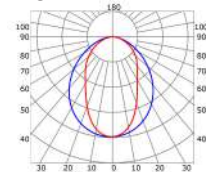

LLP-DW02-03

Available in 2m for LED strips up to 16 mm width

INSTALLATION

COVERS

PHOTOMETRIC CURVE

— C0-C180 — C90-C270

Transparent cover
(light reduction: -38%)

— C0-C180 — C90-C270