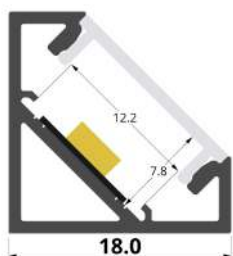

LLP-AN07-03

Available in 2m and 3m for LED strips up to 12 mm width

INSTALLATION