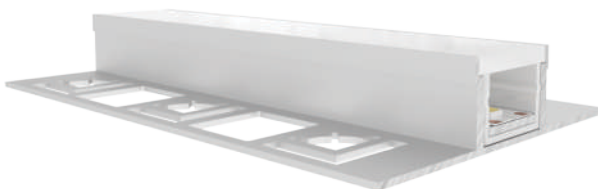

TILING

LLP-TI01-11

Available in 3m for LED strips up to 10 mm width

COVERS

PHOTOMETRIC CURVE

Opal cover: -42%
Frosted cover: -43%