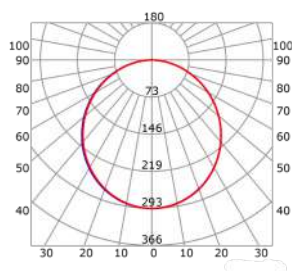

LLP-CL01-06

Available in 3m for LED strips up to 15 mm width

COVERS

Photometric curves carried out changing the position of lower cover

— C0-C180 — C90-C270
 Flat opal cover: -41%
 Flat frosted cover: -41%