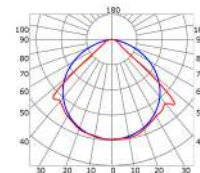

PHOTOMETRIC CURVE

Transparent cover
(light reduction: -14%)