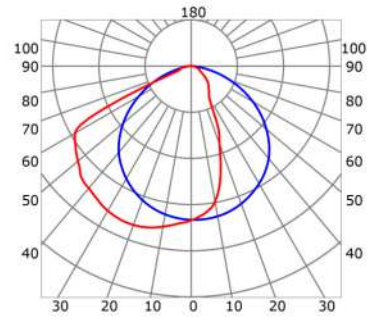

HANDRAIL

— C0-C180 — C90-C270
Transparent cover
(light reduction: -17%)