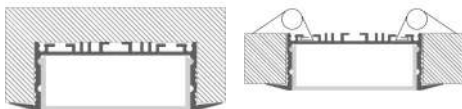

LLP-RE04-07

Available in 2m for LED strips up to 43mm width

COVERS

PHOTOMETRIC CURVE

Low opal cover: -39%
Low frosted cover: -41%

High opal cover: -39%
High frosted cover: -39%

INSTALLATION

END CAPS