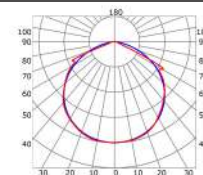

PHOTOMETRIC CURVE

Transparent cover
(light reduction: -8%)