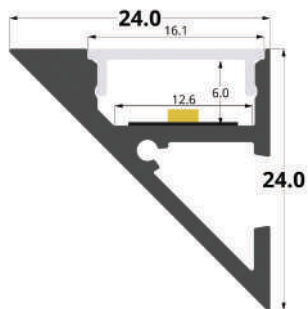

LLP-WL02-03

Available in 2m for LED strips up to 12mm width

COVERS

PHOTOMETRIC CURVE