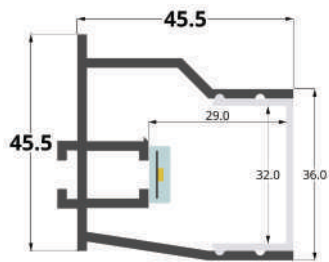

LLP-CC01-06

Available in 3m for LED strips up to 12mm width