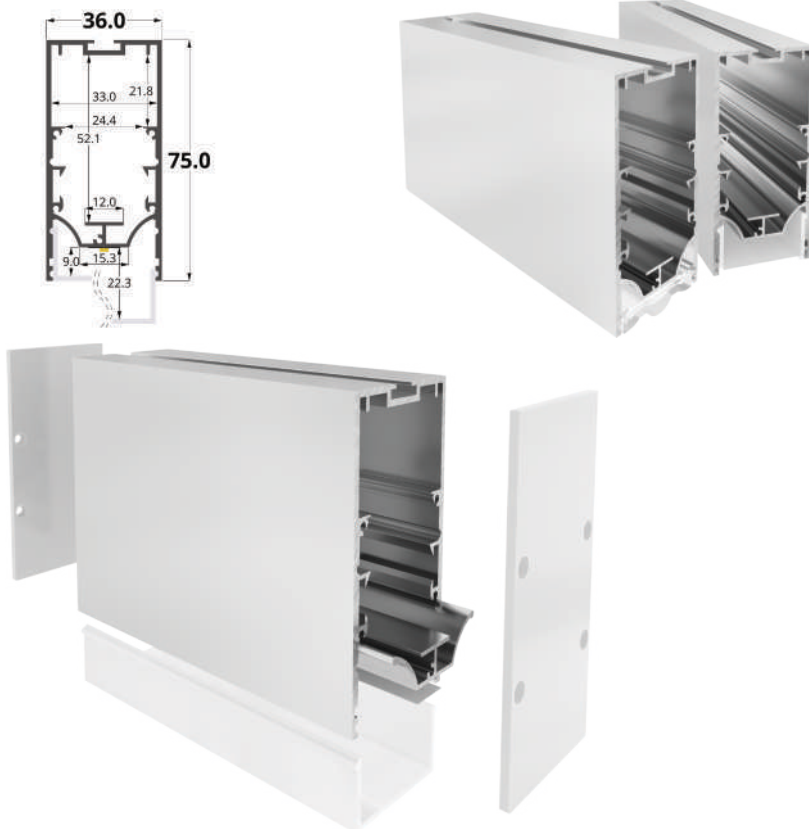

LLP-CL01-06

Available in 3m for LED strips up to 15 mm width