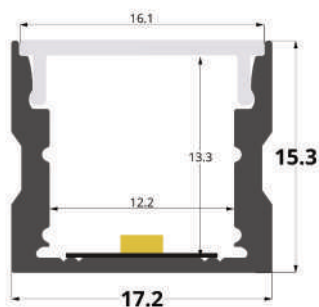

LLP-SL05-03

Available in 2m and 3m for LED strips up to 12mm width

COVERS

PHOTOMETRIC CURVE