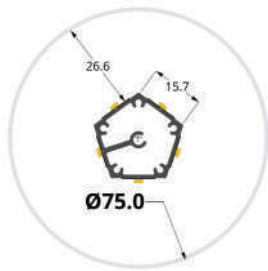

LLP-NE03-17

Available in 2m for LED strips up to 15 mm width