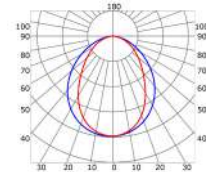

LLP-DW15-03

Available in 3m for LED strips up to 14 mm width

COVERS

PHOTOMETRIC CURVE

Transparent cover 70°
(light reduction: -23%)

Semiopal cover 78°
(light reduction: -27%)

Opal cover: -41%
Frosted cover: -45%