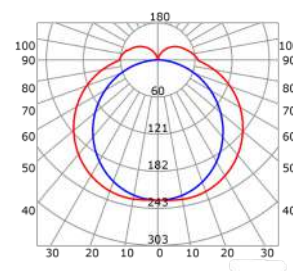

LLP-CL01-06

Available in 3m for LED strips up to 15 mm width

COVERS

Photometric curves carried out changing the position of lower cover

— C0-C180 — C90-C270
 Flat opal cover: -41%
 Flat frosted cover: -41%