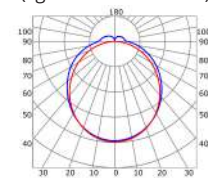

LLP-SL13-0222

Available in 2m for LED strips up to 6 mm width

COVERS

PHOTOMETRIC CURVE

Opal cover
(light reduction: -27%)

Frosted cover
(light reduction: -24%)

Opal cover with fins
(light reduction: -26%)

INSTALLATION