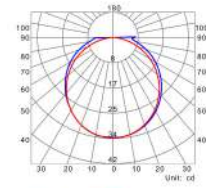

PHOTOMETRIC CURVE

Opal cover
(light reduction: -77%)