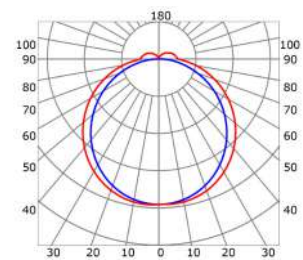

LLP-CL02-07

Available in 2m and 3m for LED strips up to 35 mm width

COVERS

Photometric curves carried out changing the position of lower cover

— C0-C180 — C90-C270
 Outside opal cover: -39%
 Outside frosted cover: -42%