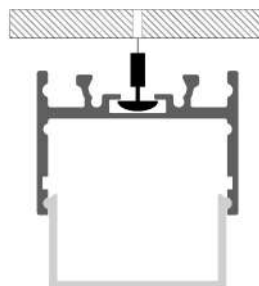

LLP-SL02-06

Available in 3m for LED strips up to 20 mm width

COVERS

INSTALLATION

Photometric curves carried out changing the position of lower cover

— C0-C180 — C90-C270
 Flat opal cover: -36%
 Flat frosted cover: -38%

— C0-C180 — C90-C270
 Outside opal cover: -40%
 Outside frosted cover: -42%

Photometric curves carried out using the lens covers

END CAPS

MOUNTING CLIPS

Article	Description	Length	Material	Color	Picture	Packaging
LLP-SL02-06-S3	Surface profile	3m	Anodized aluminium	Silver		18 pcs
LLP-SL02-06-B3	Surface profile	3m	Anodized aluminium	Black		18 pcs
LLP-SL02-06-W3	Surface profile	3m	Painted aluminium	White		18 pcs
LLP-HS05-00-S3	Heatsink	3m	Anodized aluminium	Silver		-
LLD-06-CM3	Opal cover	3m	Polycarbonate	-		30 pcs
LLD-06-CS3	Frosted cover	3m	Polycarbonate	-		30 pcs
LLD-06-XK1-L1	Lens 52°	1.176 m	Polycarbonate	-		-
LLD-06-XK1-L2	Lens 90°	1.176 m	Polycarbonate	-		-
LLD-06-XK1-L3	Asymmetric lens	1.176 m	Polycarbonate	-		-
LLD-06-XK1-L4	Lens with double asymmetry	1.176 m	Polycarbonate	-		-
LLE-SL02-GP-N / -BP-N / -WP-N	End cap without hole	-	Plastic	Gray / Black / White	A	-
LLE-D06C-WP-X	White end cap for cover	-	Plastic	White	B	-
LLM-IN01-M	Mounting clip	-	Metal	-	C	-
LLM-SP02-M	Mounting spring	-	Metal	-	D	-
LLM-CL01-M	Suspension kit	2m	Metal	-	E	-
LLM-CL02-M	Suspension kit	2m	Metal	-	F	-
LLM-AC01-M	Straight connector	-	Metal	-	G	-
LLM-AC02-M	120° horizontal connector	-	Metal	-	H	-
LLM-AC03-M	90° horizontal connector	-	Metal	-	I	-
LLM-AC04-M	90° vertical connector	-	Metal	-	L	-