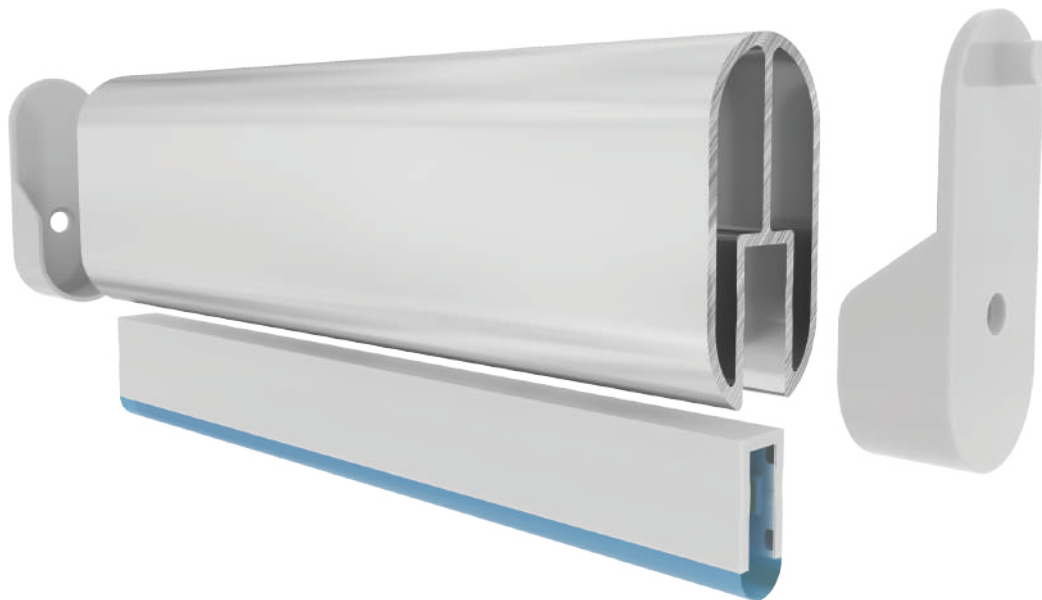

LLP-WB01-00

Available in 2m for 6 mm Neon Flex

PHOTOMETRIC CURVE

Light reduction: -15%

INSTALLATION

MOUNTING CLIPS

Article	Description	Length	Material	Color	Picture	Packaging
LLP-WB01-00-S2	Wardrobe profile	2m	Anodized aluminium	Silver		50 pcs