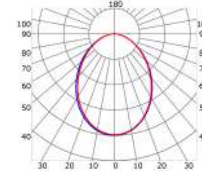

RECESSED

LLP-RE02-03

Available in 2m and 3m for LED strips up to 12mm width

COVERS

PHOTOMETRIC CURVE

Transparent cover 90°
(light reduction: -16%)

Semiopal cover 90°
(light reduction: -20%)

Opal cover: -32%
Frosted cover: -39%