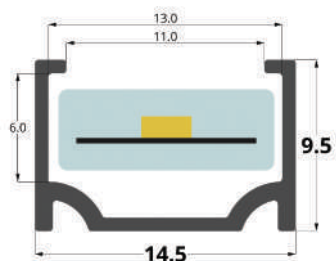

LLP-AC03-00

Available in 3m for IP protection LED strip up to 12mm width