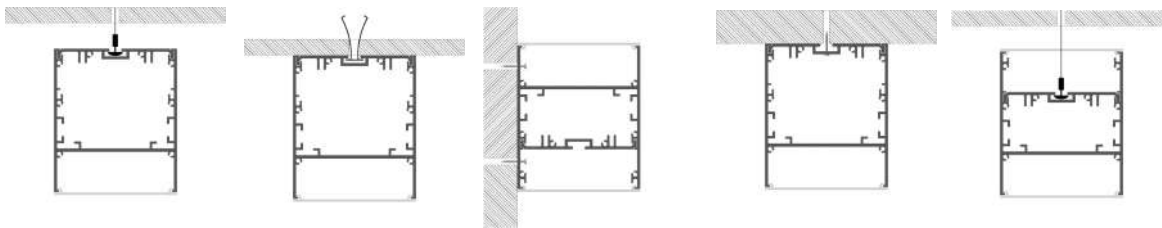

LLP-CL04-18

Available in 3m for LED strips up to 50 mm width

COVERS

PHOTOMETRIC CURVE

Opal cover: -37%
Frosted cover: -38%

Biemission Opal: -37%
Biemission Frosted: -38%

INSTALLATION

END CAPS