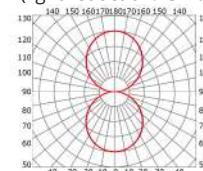

LLP-WL03-01

Available in 2m for LED strips up to 17 mm width

COVERS

PHOTOMETRIC CURVE

High opal cover
(light reduction: -37%)

Flat opal cover
(light reduction: -43%)

INSTALLATION

END CAPS