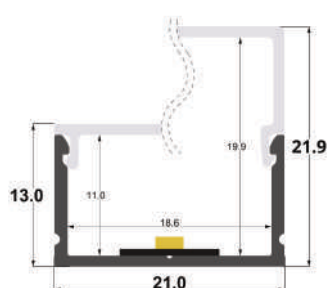

LLP-SL15-01

Available in 2m and 3m for LED strips up to 18 mm width

COVERS

PHOTOMETRIC CURVE

Low opal cover
(light reduction: -39%)

Low frosted cover
(light reduction: -41%)

High opal cover
(light reduction: -31%)