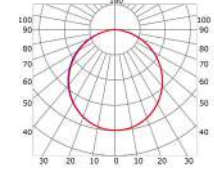

LLP-DW08-03

Available in 2 and 3m for LED strips up to 14 mm width

COVERS

PHOTOMETRIC CURVE

Transparent cover
(light reduction: -21%)

Semiopal cover
(light reduction: -24%)

Opal cover: -37%
Frosted cover: -40%