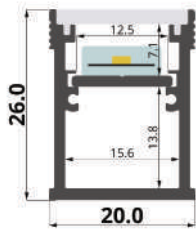

LLP-FL02-21

Available in 2m for LED strips up to 15 mm width

COVERS