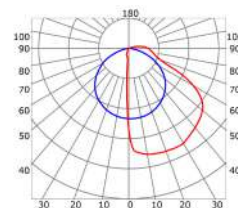

— C0-C180 — C90-C270
Transparent cover