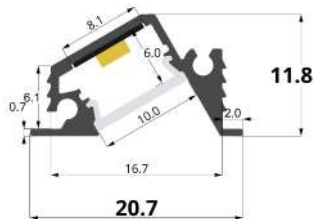

LLP-RE13-23

Available in 2.5 and 3m for LED strips up to 10 mm width

COVERS