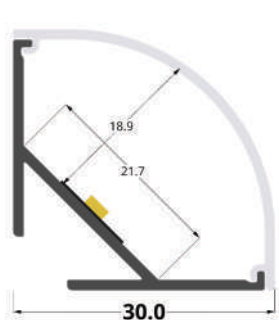

LLP-AN05-09

Available in 2m and 3m for LED strips up to 21 mm width