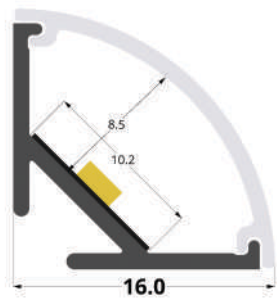

LLP-AN03-08

Available in 2m and 3m for LED strips up to 10 mm width