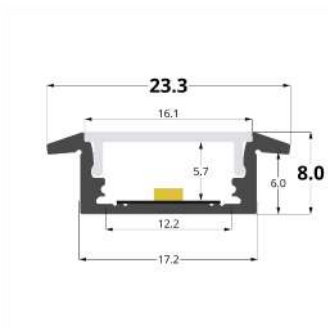

LLP-RE01B-03

Available in 2m and 3m for LED strips up to 12mm width

COVERS

PHOTOMETRIC CURVE