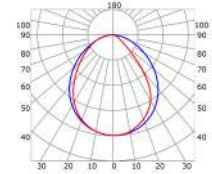

LLP-WL01-03

Available in 2m for LED strips up to 14 mm width

COVERS

PHOTOMETRIC CURVE

Transparent cover
(light reduction: -20%)

Semiopal cover
(light reduction: -25%)

Opal cover: -37%
Frosted cover: -43%

55° lens cover
(light reduction: -19%)