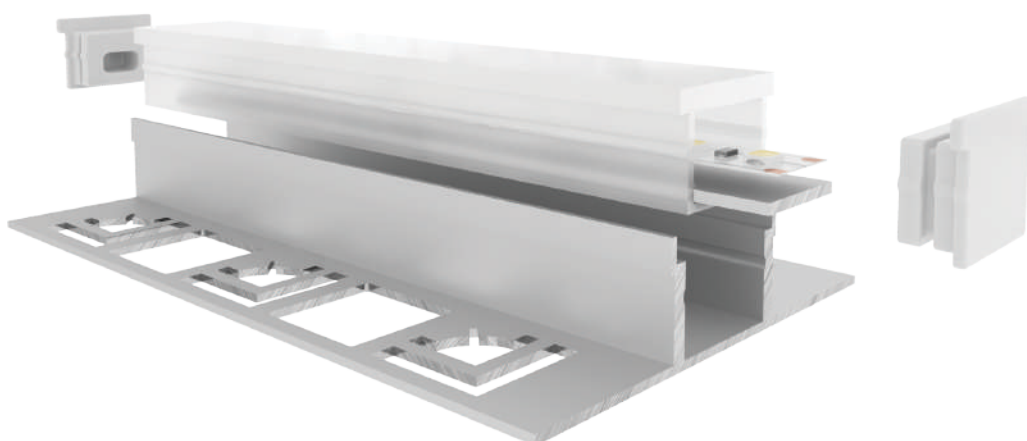

TILING

LLP-TI01-11

Available in 3m for LED strips up to 10 mm width

COVERS

PHOTOMETRIC CURVE

Opal cover: -42%
Frosted cover: -43%

INSTALLATION

END CAPS