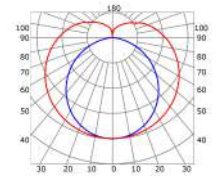

ROUND

LLP-NE02-15

Available in 2m for LED strips up to 18 mm width

COVERS

PHOTOMETRIC CURVE

Opal cover
(light reduction: -13%)

END CAPS

Article	Description	Length	Material	Color	Picture	Packaging
LLP-NE02-15-S2	Waterproof round profile	2m	Anodized aluminium	Silver		80 pcs
LLD-15-WM2	Opal cover	2m	Polycarbonate	-		30 pcs
LLE-NE0102-GP-N	End cap without hole	-	Plastic	Grey	A	-
LLE-NE0102-GP-W	End cap with hole	-	Plastic	Grey	B	-
LLE-D15W-WS-U	Internal end cap	-	Silicone	White	C	-