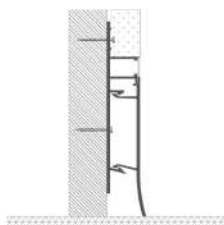

INSTALLATION

Article	Description	Length	Material	Color	Picture	Packaging
LLP-BB02-02-S2	Baseboard profile (rear part)	2m	Anodized aluminium	Silver	-	-
LLP-BB03-00-S2	Baseboard profile (front part)	2m	Anodized aluminium	Silver	-	-
LLP-BB03-00-B2	Baseboard profile (front part)	2m	Anodized aluminium	Black	-	-
LLD-02-FM2	Opal cover	2m	Polycarbonate	-	-	600 pcs
LLD-02-FS2	Frosted cover	2m	Polycarbonate	-	-	600 pcs