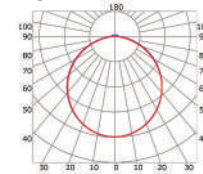

LLP-SL01-01

Available in 2m and 3m for LED strips up to 17 mm width

COVERS

PHOTOMETRIC CURVE

High opal cover
(light reduction: -25%)

Low opal cover
(light reduction: -31%)

INSTALLATION

END CAPS