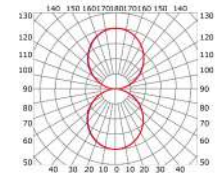

LLP-CL04-18

Available in 3m for LED strips up to 50 mm width

COVERS

PHOTOMETRIC CURVE

Opal cover: -37%
Frosted cover: -38%

Biemission Opal: -37%
Biemission Frosted: -38%

INSTALLATION

END CAPS