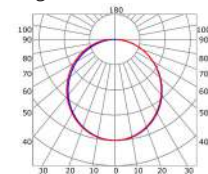

LLP-SL15-01

Available in 2m and 3m for LED strips up to 18 mm width

COVERS

PHOTOMETRIC CURVE

Low opal cover
(light reduction: -39%)

Low frosted cover
(light reduction: -41%)

High opal cover
(light reduction: -31%)