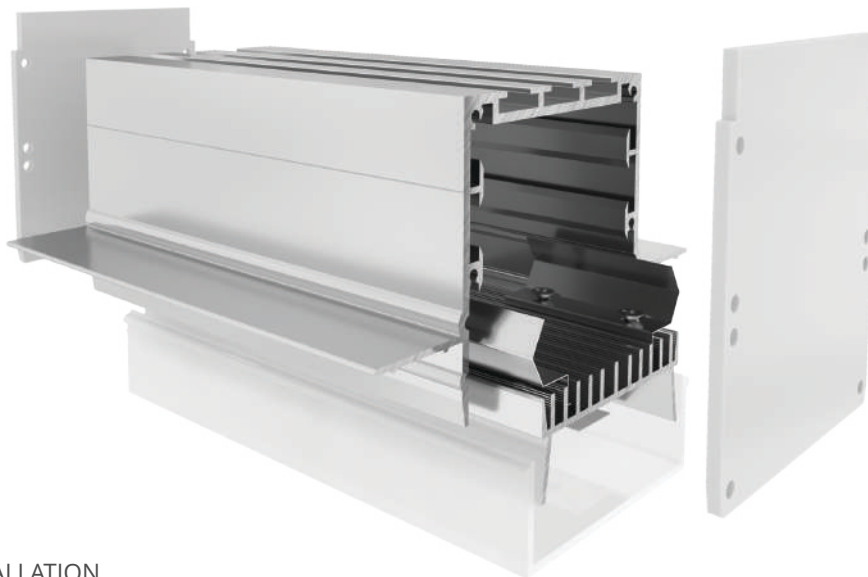

LLP-DW05-07

Available in 3m for LED strips up to 35 mm width

COVERS

PHOTOMETRIC CURVE

Outside opal cover: -39%
Outside frosted cover: -40%

Flat opal cover: -41%
Flat frosted cover: -42%

INSTALLATION

B

END CAPS

A

B