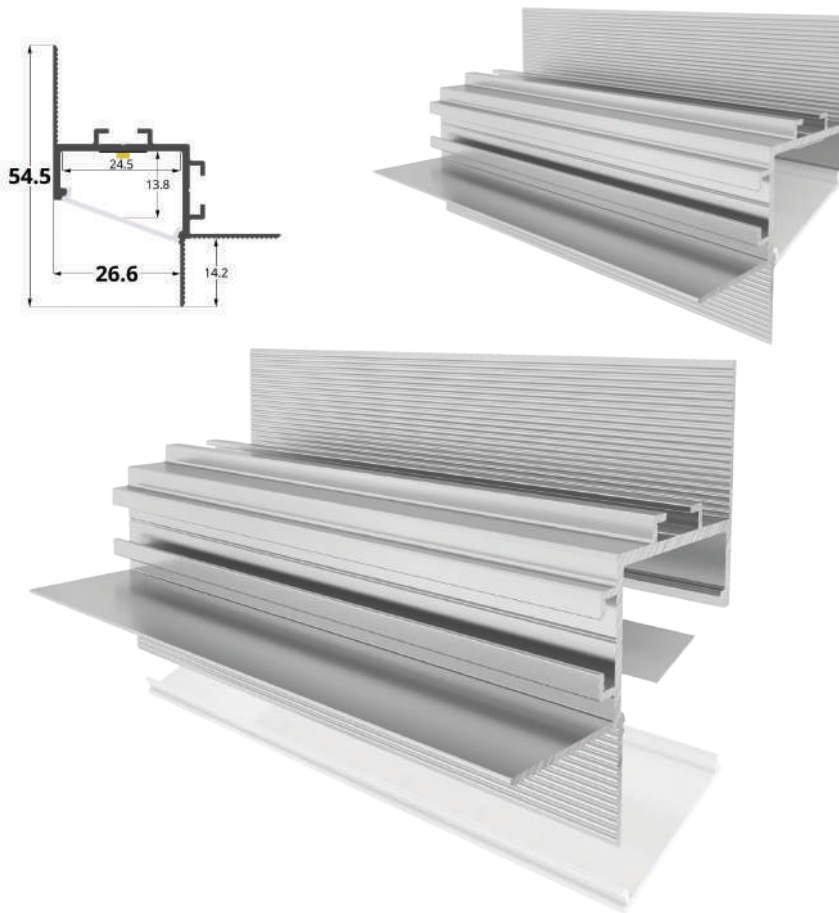

LLP-DW10-05

Available in 3m for LED strips up to 24 mm width

COVERS

PHOTOMETRIC CURVE

— C0-C180 — C90-C270

Transparent cover
(light reduction: -20%)

— C0-C180 — C90-C270

Opal cover
(light reduction: -37%)

INSTALLATION

MOUNTING CLIPS

Article	Description	Length	Material	Color	Picture	Packaging
LLP-DW10-05-W3	Drywall profile	3m	Painted aluminium	White		25 pcs
LLD-05-FK3	Transparent cover	3m	Polycarbonate	-		140 pcs
LLD-05-FM3-C20	Opal cover	3m	Polycarbonate	-		140 pcs
LLD-05-FS3	Frosted cover	3m	Polycarbonate	-		140 pcs
LLM-AC01-M	Straight connector	-	Metal	-	A	-
LLM-AC03-M	90° horizontal connector	-	Metal	-	B	-
LLM-AC04-M	90° vertical connector	-	Metal	-	C	-