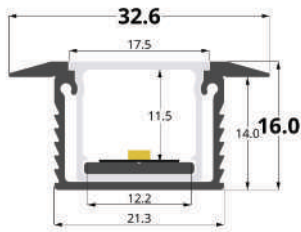

RECESSED

LLP-RE08-13

Available in 3m for LED strips up to 12mm width