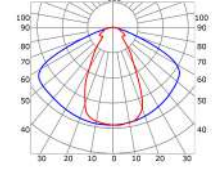

60° lens cover
(light reduction: -16%)