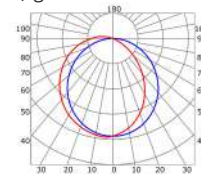

LLP-SL16-16

Available in 2 and 3m for LED strips up to 10 mm width

COVERS

PHOTOMETRIC CURVE

Opal cover
(light reduction: -41%)

Frosted cover
(light reduction: -41%)

INSTALLATION

END CAPS