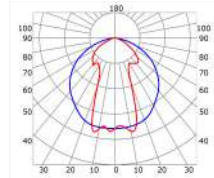

LLP-DW03-03

Available in 3m for LED strips up to 13mm width

COVERS

PHOTOMETRIC CURVE

Transparent cover
(light reduction -35%)

Semiopal cover
(light reduction -42%)

Opal cover: -53%
Frosted cover: -59%

11° lens cover
(light reduction -37%)