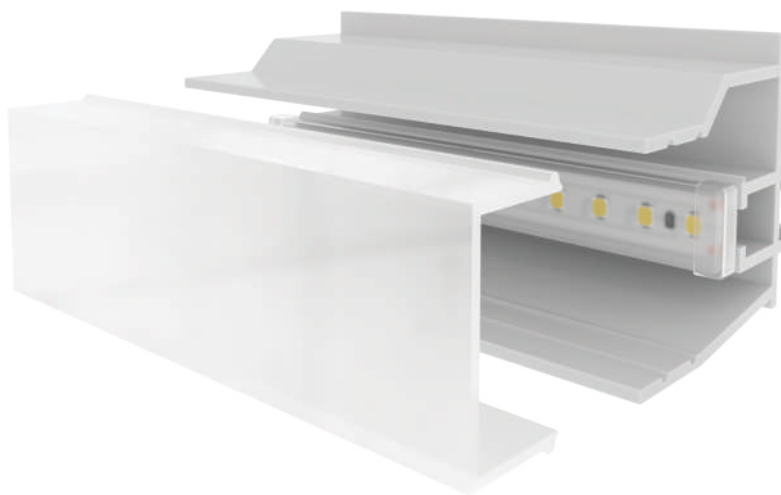

LLP-CC01-06

Available in 3m for LED strips up to 12mm width

COVERS

PHOTOMETRIC CURVE

High Opal cover: -64%
High Frosted cover: -63%

Low Opal cover: -65%
Low Frosted cover: -65%

INSTALLATION

MOUNTING CLIPS