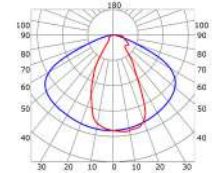

LLP-WL01-03

Available in 2m for LED strips up to 14 mm width

COVERS

PHOTOMETRIC CURVE

Transparent cover
(light reduction: -20%)

Semiopal cover
(light reduction: -25%)

Opal cover: -37%
Frosted cover: -43%

55° lens cover
(light reduction: -19%)