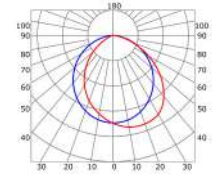

LLP-RE13-23

Available in 2.5 and 3m for LED strips up to 10 mm width

COVERS

PHOTOMETRIC CURVE

Opal cover
(light reduction: -39%)

INSTALLATION

END CAPS

CONNECTORS