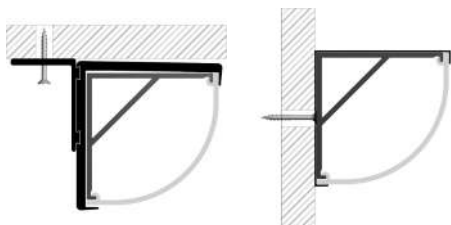

INSTALLATION

END CAPS

MOUNTING CLIPS

Article	Description	Length	Material	Color	Picture	Packaging
LLP-AN04-09-S2 / LLP-AN04-09-S3	Corner profile	2m / 3m	Anodized aluminium	Silver		60 pcs
LLP-AN04-09-W2	Corner profile	2m	Painted aluminium	White		60 pcs
LLD-09-UK2 / LLD-09-UK3	Round transparent cover	2m / 3m	Polycarbonate	-		140 pcs
LLD-09-UM2 / LLD-09-UM3	Round opal cover	2m / 3m	Polycarbonate	-		140 pcs
LLD-09-US2 / LLD-09-US3	Round frosted cover	2m / 3m	Polycarbonate	-		140 pcs
LLD-09-LM2 / LLD-09-LM3	Square opal cover	2m / 3m	Polycarbonate	-		100 pcs
LLE-AN0405-GP-N / LLE-AN0405-WP-N	Round end cap without hole	-	Plastic	Grey / White	A	-
LLE-AN0405-GP-W / LLE-AN0405-WP-W	Round end cap with hole	-	Plastic	Grey / White	B	-
LLE-AN0405L-GP-N / LLE-AN0405L-WP-N	Square end cap without hole	-	Plastic	Grey / White	C	-
LLE-AN0405L-GP-W / LLE-AN0405L-WP-W	Square end cap with hole	-	Plastic	Grey / White	D	-
LLM-ES06-M	Mounting clip	-	Metal	-	E	-
LLM-ES06-P	Mounting clip	-	Plastic	-	F	-
LLM-AC05-P	90° mounting clip	-	Plastic	-	G	-