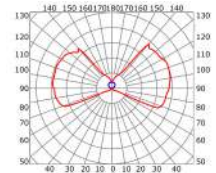

LLP-WL04-05

Available in 2m and 3m for LED strips up to 18 mm width

COVERS

PHOTOMETRIC CURVE

— C0-C180 — C90-C270
Transparent cover
 (light reduction: -23%)

— C0-C180 — C90-C270
Opal cover
 (light reduction: -38%)