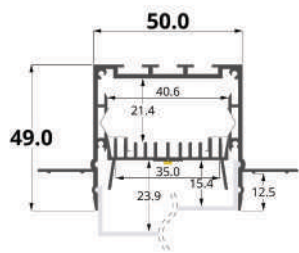

LLP-DW05-07

Available in 3m for LED strips up to 35 mm width

COVERS

PHOTOMETRIC CURVE

Outside opal cover: -39%
Outside frosted cover: -40%

Flat opal cover: -41%
Flat frosted cover: -42%

INSTALLATION

B