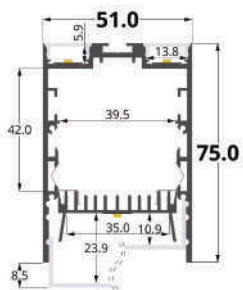

LLP-CL02-07

Available in 2m and 3m for LED strips up to 35 mm width

COVERS

Photometric curves carried out changing the position of lower cover

— C0-C180 — C90-C270
 Outside opal cover: -39%
 Outside frosted cover: -42%