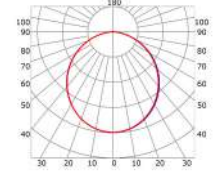

LLP-RE03-05

Available in 2m for LED strips up to 12mm width

COVERS

PHOTOMETRIC CURVE

— CD-C180 — C90-C270
Transparent cover
(light reduction: -14%)

— CD-C180 — C90-C270
Opal cover: -32%
Frosted cover: -33%