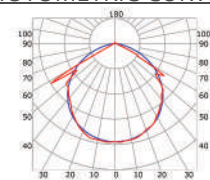

LLP-AN05-09

Available in 2m and 3m for LED strips up to 21 mm width

COVERS

PHOTOMETRIC CURVE

Transparent cover
(light reduction: -7%)

Opal cover: -22%
Frosted cover: -28%

Opal L cover
(light reduction: -25%)