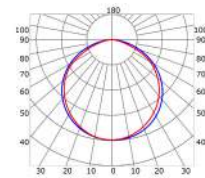

PHOTOMETRIC CURVE

Light reduction: -21%