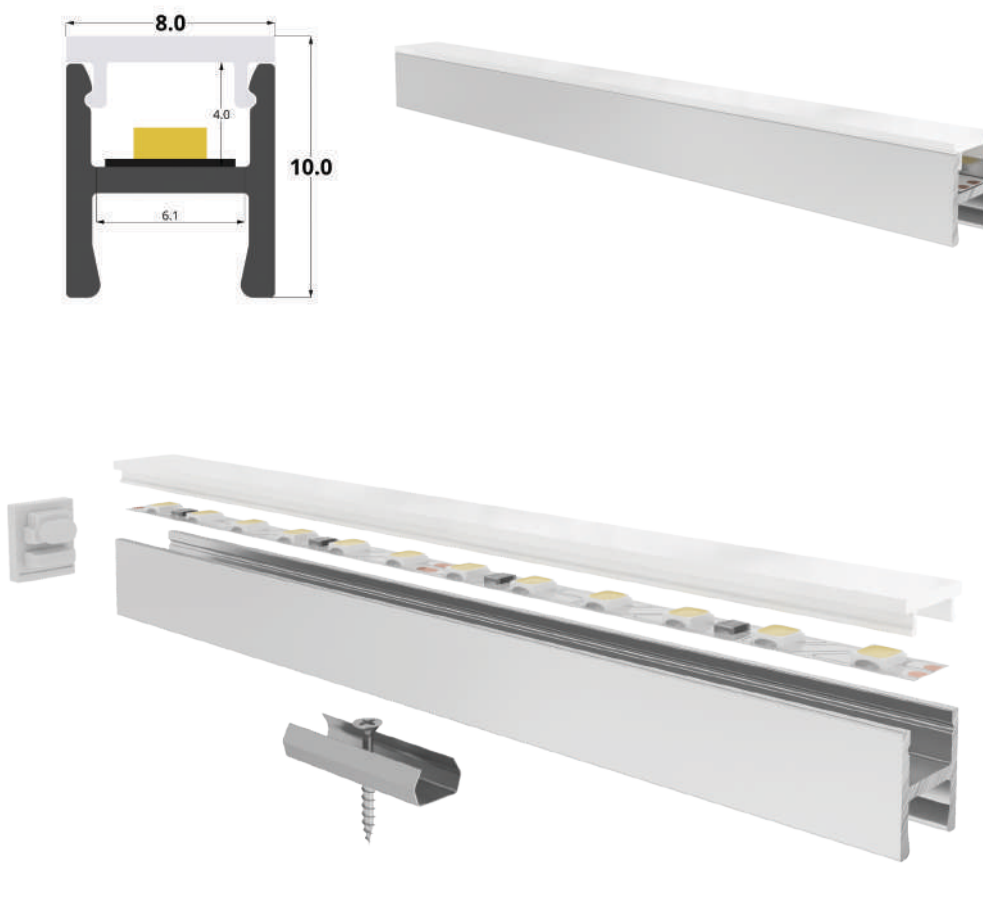

— C0-C180 — C90-C270
 Outside opal cover: -40%
 Outside frosted cover: -42%

Photometric curves carried out using the lens covers

END CAPS

MOUNTING CLIPS

Article	Description	Length	Material	Color	Picture	Packaging
LLP-SL02-06-S3	Surface profile	3m	Anodized aluminium	Silver		18 pcs
LLP-SL02-06-B3	Surface profile	3m	Anodized aluminium	Black		18 pcs
LLP-SL02-06-W3	Surface profile	3m	Painted aluminium	White		18 pcs
LLP-HS05-00-S3	Heatsink	3m	Anodized aluminium	Silver		-
LLD-06-CM3	Opal cover	3m	Polycarbonate	-		30 pcs
LLD-06-CS3	Frosted cover	3m	Polycarbonate	-		30 pcs
LLD-06-XK1-L1	Lens 52°	1.176 m	Polycarbonate	-		-
LLD-06-XK1-L2	Lens 90°	1.176 m	Polycarbonate	-		-
LLD-06-XK1-L3	Asymmetric lens	1.176 m	Polycarbonate	-		-
LLD-06-XK1-L4	Lens with double asymmetry	1.176 m	Polycarbonate	-		-
LLE-SL02-GP-N / -BP-N / -WP-N	End cap without hole	-	Plastic	Gray / Black / White	A	-
LLE-D06C-WP-X	White end cap for cover	-	Plastic	White	B	-
LLM-IN01-M	Mounting clip	-	Metal	-	C	-
LLM-SP02-M	Mounting spring	-	Metal	-	D	-
LLM-CL01-M	Suspension kit	2m	Metal	-	E	-
LLM-CL02-M	Suspension kit	2m	Metal	-	F	-
LLM-AC01-M	Straight connector	-	Metal	-	G	-
LLM-AC02-M	120° horizontal connector	-	Metal	-	H	-
LLM-AC03-M	90° horizontal connector	-	Metal	-	I	-
LLM-AC04-M	90° vertical connector	-	Metal	-	L	-

LLP-SL03-02

Available in 2m and 3m for LED strips up to 6 mm width

COVERS

PHOTOMETRIC CURVE

Opal cover: -35%
Frosted cover: -38%

INSTALLATION

END CAPS

MOUNTING CLIPS