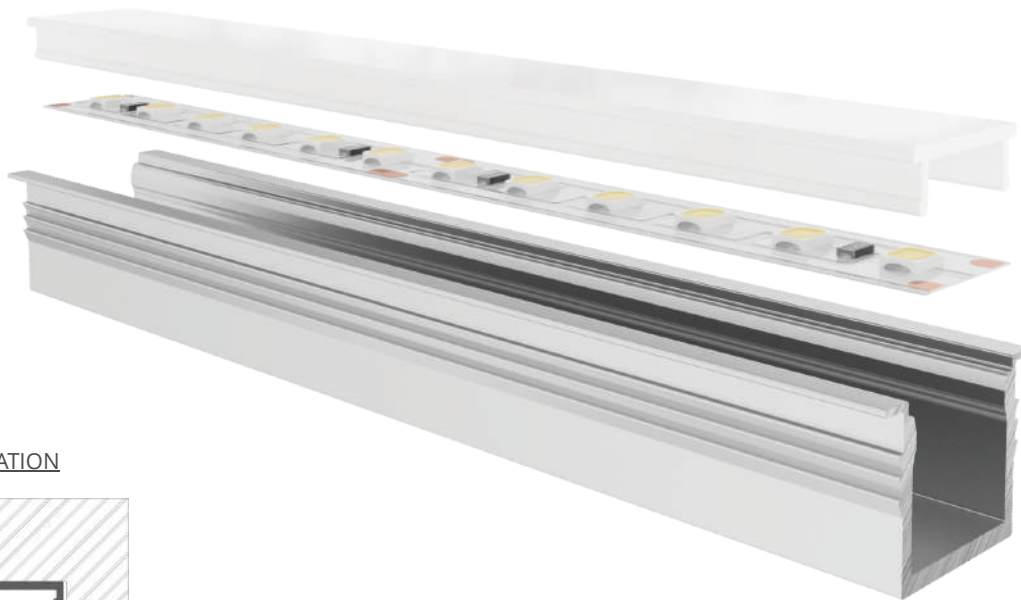

LLP-RE11-16

Available in 2,5 and 3m for LED strips up to 10 mm width

COVERS

PHOTOMETRIC CURVE

Opal cover
(light reduction: -48%)

INSTALLATION

END CAPS

A