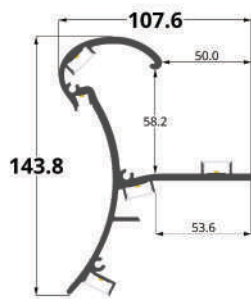

HANDRAIL

LLP-HR01-0203

Available in 6 m for LED strips up to 6 mm and 12mm width