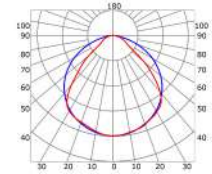

RECESSED

LLP-RE02-03

Available in 2m and 3m for LED strips up to 12mm width

COVERS

PHOTOMETRIC CURVE

Transparent cover 90°
(light reduction: -16%)

Semiopal cover 90°
(light reduction: -20%)

Opal cover: -32%
Frosted cover: -39%