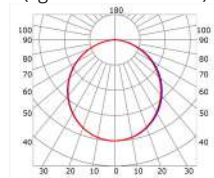

LLP-DW03-03

Available in 3m for LED strips up to 13mm width

COVERS

PHOTOMETRIC CURVE

Transparent cover
(light reduction -35%)

Semiopal cover
(light reduction -42%)

Opal cover: -53%
Frosted cover: -59%

11° lens cover
(light reduction -37%)