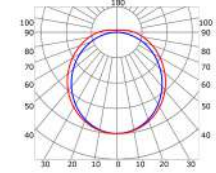

LLP-AN06-20

Available in 2m and 3m for LED strips up to 8 mm width

INSTALLATION

END CAPS

COVERS

PHOTOMETRIC CURVE

Transparent cover
(light reduction: -4%)

Opal cover
(light reduction: -14%)