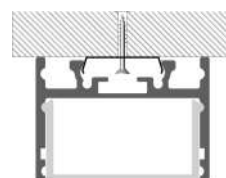

LLP-SL02-06

Available in 3m for LED strips up to 20 mm width

COVERS

INSTALLATION

Photometric curves carried out changing the position of lower cover

— C0-C180 — C90-C270
 Flat opal cover: -36%
 Flat frosted cover: -38%

— C0-C180 — C90-C270
 Outside opal cover: -40%
 Outside frosted cover: -42%

Photometric curves carried out using the lens covers

END CAPS

MOUNTING CLIPS

Article	Description	Length	Material	Color	Picture	Packaging
LLP-SL02-06-S3	Surface profile	3m	Anodized aluminium	Silver		18 pcs
LLP-SL02-06-B3	Surface profile	3m	Anodized aluminium	Black		18 pcs
LLP-SL02-06-W3	Surface profile	3m	Painted aluminium	White		18 pcs
LLP-HS05-00-S3	Heatsink	3m	Anodized aluminium	Silver		-
LLD-06-CM3	Opal cover	3m	Polycarbonate	-		30 pcs
LLD-06-CS3	Frosted cover	3m	Polycarbonate	-		30 pcs
LLD-06-XK1-L1	Lens 52°	1.176 m	Polycarbonate	-		-
LLD-06-XK1-L2	Lens 90°	1.176 m	Polycarbonate	-		-
LLD-06-XK1-L3	Asymmetric lens	1.176 m	Polycarbonate	-		-
LLD-06-XK1-L4	Lens with double asymmetry	1.176 m	Polycarbonate	-		-
LLE-SL02-GP-N / -BP-N / -WP-N	End cap without hole	-	Plastic	Gray / Black / White	A	-
LLE-D06C-WP-X	White end cap for cover	-	Plastic	White	B	-
LLM-IN01-M	Mounting clip	-	Metal	-	C	-
LLM-SP02-M	Mounting spring	-	Metal	-	D	-
LLM-CL01-M	Suspension kit	2m	Metal	-	E	-
LLM-CL02-M	Suspension kit	2m	Metal	-	F	-
LLM-AC01-M	Straight connector	-	Metal	-	G	-
LLM-AC02-M	120° horizontal connector	-	Metal	-	H	-
LLM-AC03-M	90° horizontal connector	-	Metal	-	I	-
LLM-AC04-M	90° vertical connector	-	Metal	-	L	-