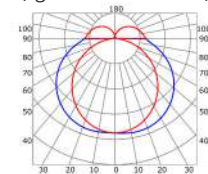

LLP-SL15-01

Available in 2m and 3m for LED strips up to 18 mm width

COVERS

PHOTOMETRIC CURVE

Low opal cover
(light reduction: -39%)

Low frosted cover
(light reduction: -41%)

High opal cover
(light reduction: -31%)