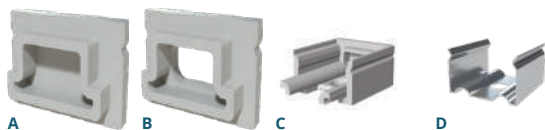

Article	Description	Length	Material	Color	Picture	Packaging
LLP-SL11-01-S2	Surface profile	2m	Anodized aluminium	Silver		64 pcs
LLP-SL11-01-W2 / LLP-SL11-01-W3	Surface profile	2m / 3m	Painted aluminium	White		64 pcs
LLD-01-CM2 / LLD-01-CM3 / LLD-01-CS3	High opal / frosted cover	2m / 3m	Polycarbonate	-		160 / 120 pcs
LLE-SL11-GP-N	End cap without hole	-	Plastic	Grey	A	-
LLE-SL11-WP-N	End cap without hole	-	Plastic	White	A	-
LLM-IN04-M	Mounting clip	-	Metal	-	B	-
LLM-SP02-M	Mounting spring	-	Metal	-	C	-
LLM-AC01-M	Straight connector	-	Metal	-	D	-
LLM-AC02-M	120° horizontal connector	-	Metal	-	E	-
LLM-AC03-M	90° horizontal connector	-	Metal	-	F	-
LLM-AC04-M	90° vertical connector	-	Metal	-	G	-

LLP-SL12-16

Available in 2 e 3m for LED strips up to 10 mm width

COVERS

PHOTOMETRIC CURVE

Opal cover: -37%
Frosted cover: -37%

INSTALLATION

END CAPS

MOUNTING CLIPS