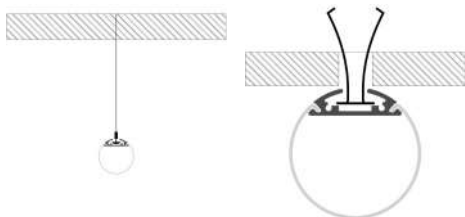

LLP-NE01-14

Available in 2m for LED strips up to 20 mm width

PHOTOMETRIC CURVE

Opal cover
(light reduction: -13%)

INSTALLATION

END CAPS

MOUNTING CLIPS

Article	Description	Length	Material	Color	Picture	Packaging
LLP-NE01-14-S2	Round profile	2m	Anodized aluminium	Silver		90 pcs
LLD-14-RM2	Opal cover	2m	Polycarbonate	-		80 pcs
LLE-NE0102-GP-N	End cap without hole	-	Plastic	Grey	A	-
LLE-NE0102-GP-W	End cap with hole	-	Plastic	Grey	B	-
LLM-CL01-M	Suspension kit	2m	Metal	-	C	-
LLM-CL02-M	Suspension kit	2m	Metal	-	D	-
LLM-SP02-M	Mounting spring	-	Metal	-	E	-
LLM-AC01-M	Straight connector	-	Metal	-	F	-
LLM-AC02-M	120° horizontal connector	-	Metal	-	G	-
LLM-AC03-M	90° horizontal connector	-	Metal	-	H	-
LLM-AC04-M	90° vertical connector	-	Metal	-	I	-