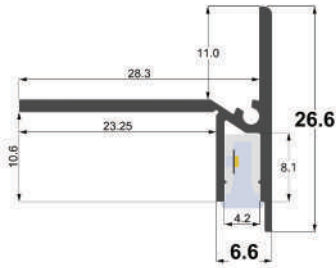

LLP-ST01-00

Available in 2,5 m for neon flex up to 6 mm width