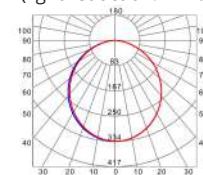

Opal cover: -38%
Frosted cover: -45%