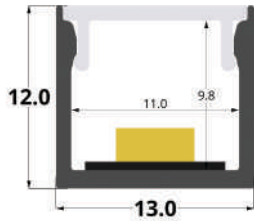

LLP-SL14-16

Available in 2 and 3m for LED strips up to 10 mm width

COVERS

PHOTOMETRIC CURVE

Opal cover: -48%
Frosted cover: -48%

INSTALLATION

END CAPS

A