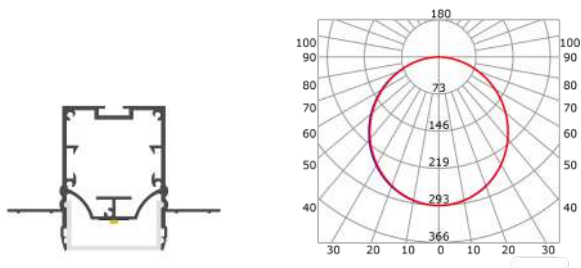

Photometric curves carried out changing the position of lower cover

— C0-C180 — C90-C270
Flat opal cover: -41%
Flat frosted cover: -41%