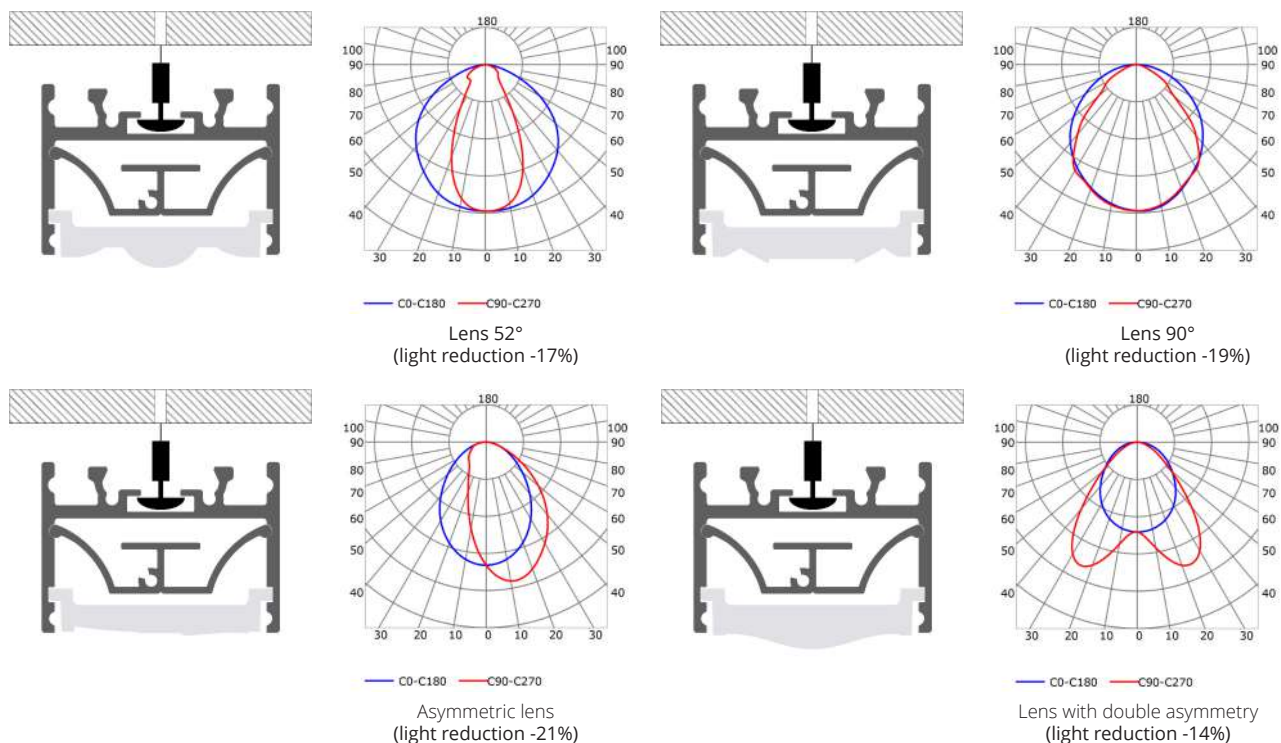

LLP-SL02-06

Available in 3m for LED strips up to 20 mm width

COVERS

INSTALLATION

Photometric curves carried out changing the position of lower cover

— C0-C180 — C90-C270
 Flat opal cover: -36%
 Flat frosted cover: -38%

— C0-C180 — C90-C270
 Outside opal cover: -40%
 Outside frosted cover: -42%

Photometric curves carried out using the lens covers

END CAPS

MOUNTING CLIPS

Article	Description	Length	Material	Color	Picture	Packaging
LLP-SL02-06-S3	Surface profile	3m	Anodized aluminium	Silver		18 pcs
LLP-SL02-06-B3	Surface profile	3m	Anodized aluminium	Black		18 pcs
LLP-SL02-06-W3	Surface profile	3m	Painted aluminium	White		18 pcs
LLP-HS05-00-S3	Heatsink	3m	Anodized aluminium	Silver		-
LLD-06-CM3	Opal cover	3m	Polycarbonate	-		30 pcs
LLD-06-CS3	Frosted cover	3m	Polycarbonate	-		30 pcs
LLD-06-XK1-L1	Lens 52°	1.176 m	Polycarbonate	-		-
LLD-06-XK1-L2	Lens 90°	1.176 m	Polycarbonate	-		-
LLD-06-XK1-L3	Asymmetric lens	1.176 m	Polycarbonate	-		-
LLD-06-XK1-L4	Lens with double asymmetry	1.176 m	Polycarbonate	-		-
LLE-SL02-GP-N / -BP-N / -WP-N	End cap without hole	-	Plastic	Gray / Black / White	A	-
LLE-D06C-WP-X	White end cap for cover	-	Plastic	White	B	-
LLM-IN01-M	Mounting clip	-	Metal	-	C	-
LLM-SP02-M	Mounting spring	-	Metal	-	D	-
LLM-CL01-M	Suspension kit	2m	Metal	-	E	-
LLM-CL02-M	Suspension kit	2m	Metal	-	F	-
LLM-AC01-M	Straight connector	-	Metal	-	G	-
LLM-AC02-M	120° horizontal connector	-	Metal	-	H	-
LLM-AC03-M	90° horizontal connector	-	Metal	-	I	-
LLM-AC04-M	90° vertical connector	-	Metal	-	L	-