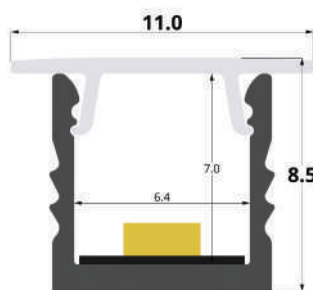

RECESSED

LLP-RE09-0222

Available in 2m and 3m for LED strips up to 6 mm width

COVERS

PHOTOMETRIC CURVE

Opal cover: -50%
Frosted cover: -53%

Opal cover with fins
(light reduction: -50%)