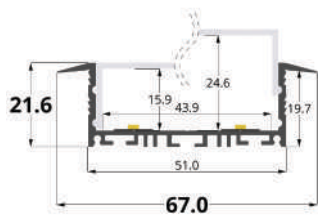

LLP-RE04-07

Available in 2m for LED strips up to 43mm width