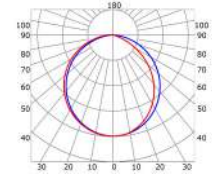

LLP-WL01-03

Available in 2m for LED strips up to 14 mm width

COVERS

PHOTOMETRIC CURVE

Transparent cover
(light reduction: -20%)

Semiopal cover
(light reduction: -25%)

Opal cover: -37%
Frosted cover: -43%

55° lens cover
(light reduction: -19%)