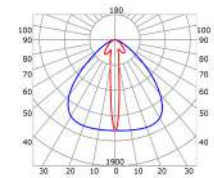

LLP-DW03-03

Available in 3m for LED strips up to 13mm width

COVERS

PHOTOMETRIC CURVE

Transparent cover
(light reduction -35%)

Semiopal cover
(light reduction -42%)

Opal cover: -53%
Frosted cover: -59%

11° lens cover
(light reduction -37%)