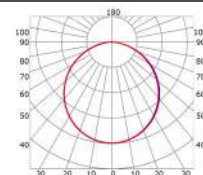

TILING

LLP-TI01-11

Available in 3m for LED strips up to 10 mm width

COVERS

PHOTOMETRIC CURVE

Opal cover: -42%
Frosted cover: -43%

INSTALLATION

END CAPS