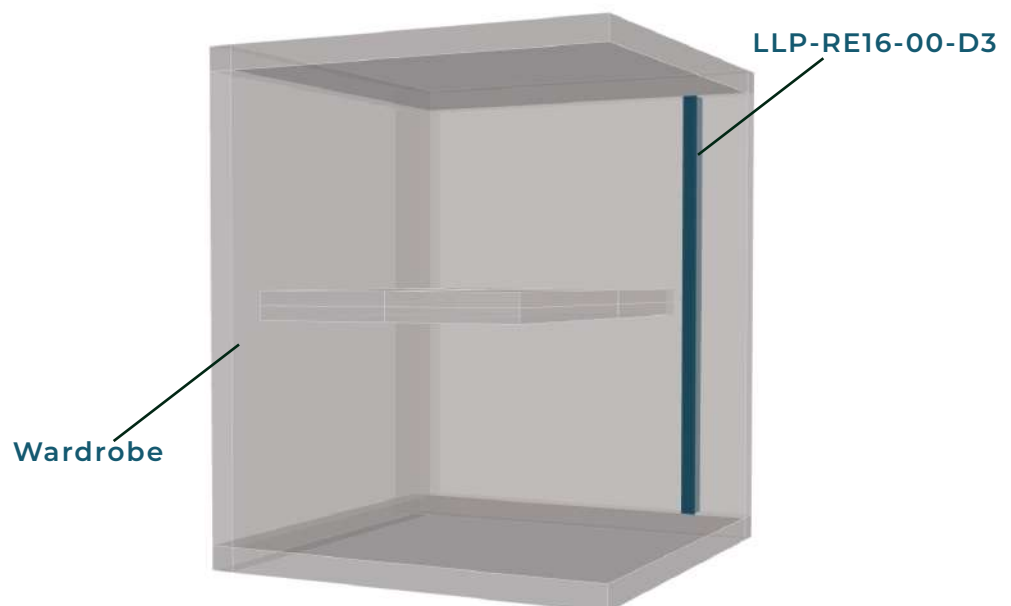

INSTALLATION

Article	Description	Length	Material	Color	Picture	Packaging
LLP-RE16-00-D3	Recessed profile	3m	Polycarbonate	-		500 pcs