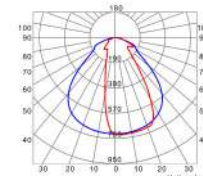

47° lens cover
(light reduction: -24%)