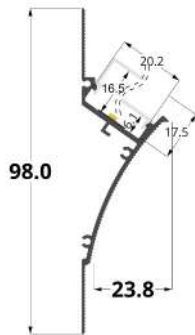

LLP-DW09-01

Available in 2m for LED strips up to 17 mm width