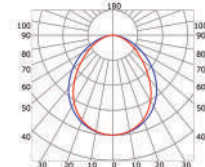

LLP-SL08-03

Available in 2m and 3m for LED strips up to 12mm width

COVERS

PHOTOMETRIC CURVE

Transparent cover 90°
(light reduction: -16%)

Black cover
(light reduction: -84%)

Semiopal cover 90°
(light reduction: -20%)