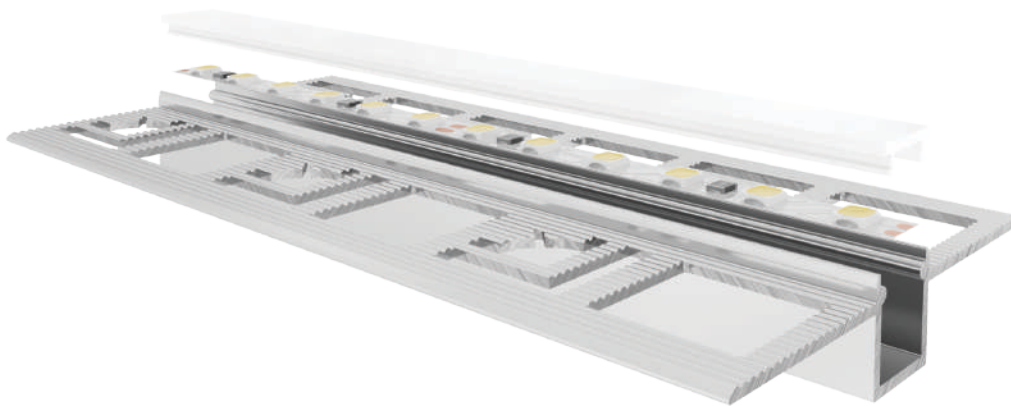

LLP-DW06-02

Available in 3m for LED strips up to 6 mm width

COVERS

PHOTOMETRIC CURVE

— C0-C180 — C90-C270
 Opal cover: -55%
 Frosted cover: -59%

INSTALLATION

Article	Description	Length	Material	Color	Picture	Packaging
LLP-DW06-02-W3	Drywall profile	3m	Painted aluminium	White		48 pcs
LLD-02-FM3	Opal cover	3m	Polycarbonate	-		300 pcs
LLD-02-FS3	Frosted cover	3m	Polycarbonate	-		300 pcs