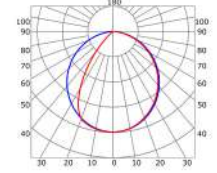

LLP-MR03-03

Available in 2m for LED strips up to 12mm width

COVERS

PHOTOMETRIC CURVE

Opal cover
(light reduction: -62%)

Frosted cover
(light reduction: -67%)

INSTALLATION

MOUNTING CLIPS