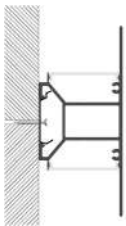

INSTALLATION