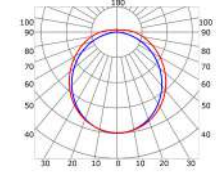

LLP-AN06-20

Available in 2m and 3m for LED strips up to 8 mm width

INSTALLATION

END CAPS

COVERS

PHOTOMETRIC CURVE

Transparent cover
(light reduction: -4%)

Opal cover
(light reduction: -14%)