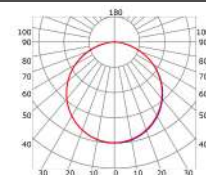

LLP-FL01-21

Available in 2m for LED strips up to 12mm width

COVERS

PHOTOMETRIC CURVE

Opal cover
(light reduction: -49%)

INSTALLATION

END CAPS

A