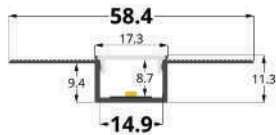

LLP-DW08-03

Available in 2 and 3m for LED strips up to 14 mm width

COVERS