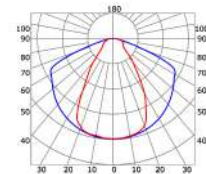

COVERS

PHOTOMETRIC CURVE

Transparent cover
(light reduction: -2%)

Semiopal cover
(light reduction: -9%)

Black cover
(light reduction: -86%)

Opal cover: -24%
Frosted cover: -22%

60° lens cover
(light reduction: -3%)