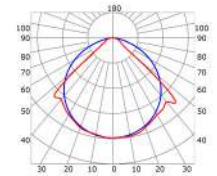

PHOTOMETRIC CURVE

— CD-C180 — C90-C270
Transparent cover
(light reduction: -14%)