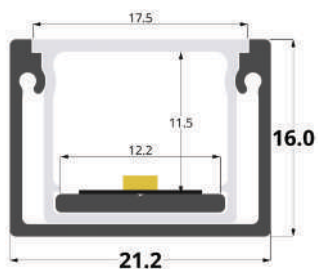

LLP-SL10-13

Available in 3m for LED strips up to 12mm width