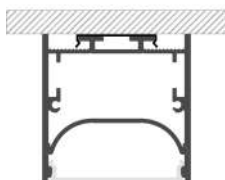

LLP-SL18-25

Available in 2m and 3m for LED strips up to 10mm width

COVERS

PHOTOMETRIC CURVE

With heatsink
(light reduction: -27%)

Without heatsink
(light reduction: -63%)

INSTALLATION

END CAPS