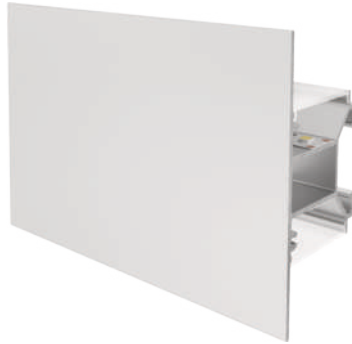

LLP-WL04-05

Available in 2m and 3m for LED strips up to 18 mm width

COVERS

PHOTOMETRIC CURVE

— C0-C180 — C90-C270
Transparent cover
(light reduction: -23%)

— C0-C180 — C90-C270
Opal cover
(light reduction: -38%)

INSTALLATION

END CAPS

MOUNTING CLIPS

A

B

Article	Description	Length	Material	Color	Picture	Packaging
LLP-WL04-05-S2	Wall profile	2m	Anodized aluminium	Silver		9 pcs
LLP-WL04-05-BB2	Wall profile		Anodized aluminium	Brushed Black		9 pcs
LLP-WL04-05-W2 / LLP-WL04-05-W3	Wall profile	2m / 3m	Painted aluminium	White		9 pcs
LLD-05-FK2	Transparent cover	2m	Polycarbonate	-		240 pcs
LLD-05-FM2-C20 / LLD-05-FM3-C20	Opal cover	2m / 3m	Polycarbonate	-		320 / 140 pcs
LLD-05-FS2	Frosted cover	2m	Polycarbonate	-		240 pcs
LLE--WL04-SM-U	End cap without hole	-	Metal	Grey	A	-
LLE--WL04-WM-U	End cap without hole	-	Metal	White	A	-
LLM-IN08-M	Mounting clip	-	Metal	-	B	-