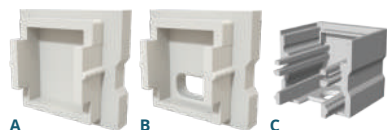

Opal cover: -49%

Frosted cover: -55%

18° lens cover
(light reduction: -34%)

INSTALLATION

END CAPS

MOUNTING CLIPS

CONNECTORS

Article	Description	Length	Material	Color	Picture	Packaging
LLP-SL05-03-S2 / LLP-SL05-03-S3	Surface profile	2m / 3m	Anodized aluminium	Silver		70 pcs
LLP-SL05-03-B2 / LLP-SL05-03-B3	Surface profile	2m / 3m	Anodized aluminium	Black		70 pcs
LLP-SL05-03-W2 / LLP-SL05-03-W3	Surface profile	2m / 3m	Painted aluminium	White		70 pcs
LLD-03-FK2 / LLD-03-FK3	Transparent cover	2m / 3m	Polycarbonate	-		180 pcs
LLD-03-FM2 / LLD-03-FM3	Opal cover	2m / 3m	Polycarbonate	-		180 pcs
LLD-03-FM2-C20 / LLD-03-FM3-C20	Opal cover (economic)	2m / 3m	Polycarbonate	-		400 / 200 pcs
LLD-03-FH2 / LLD-03-FH3	Semiopal cover	2m / 3m	Polycarbonate	-		180 pcs
LLD-03-FS2 / LLD-03-FS3	Frosted cover	2m / 3m	Polycarbonate	-		180 pcs
LLD-03-FW2 / LLD-03-FW3	Frosted white cover	2m / 3m	Polycarbonate	White		180 pcs
LLD-03-FB2 / LLD-03-FB3	Black cover	2m / 3m	Polycarbonate	Black		180 pcs
LLD-03-XK2-L2 / LLD-03-XK3-L2	18° lens	2m / 3m	PMMA	-		-
LLE-SL05-GP-N / -BP-N / -WP-N	End cap without hole	-	Plastic	Grey / Black / White	A	-
LLE-SL05-GP-W / -BP-W / -WP-W	End cap with hole	-	Plastic	Grey / Black / White	B	-
LLE-SL05-GP-F / -BP-F / -WP-F	End cap for furniture	-	Plastic	Grey / Black / White	C	-
LLM-ES02-M / LLM-ES02-P	Mounting clip	-	Metal / Plastic	-	D / E	-
LLM-AC05-P	90° mounting clip	-	Plastic	-	F	-
LLC-01-03-T20	Connector for profile	-	-	Transparent	G	-
LLC-01-03-T20A	Connector for profile dupont	-	-	Transparent	H	-