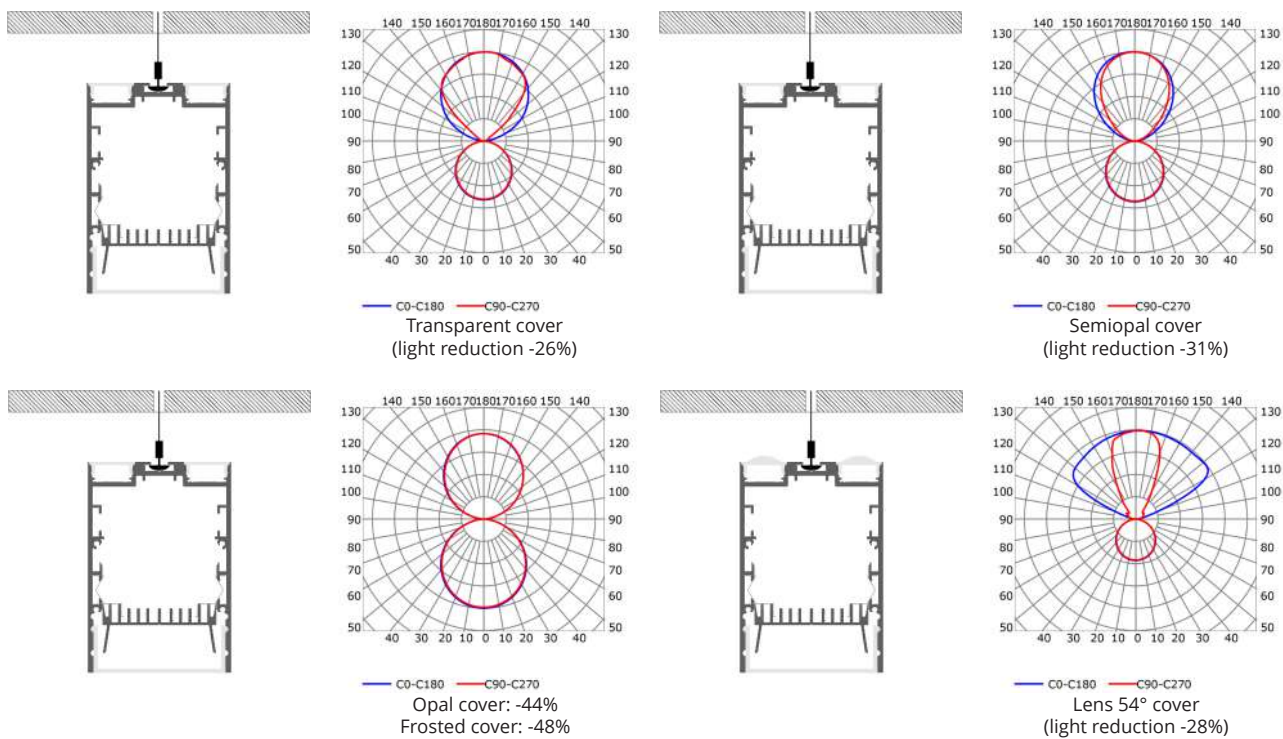

SUSPENSION

Photometric curves carried out changing the position of upper covers

END CAPS

MOUNTING CLIPS