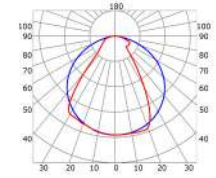

LLP-AN01-03

Available in 2m and 3m for LED strips up to 14 mm width

COVERS

PHOTOMETRIC CURVE

Transparent cover
(light reduction: -25%)

Semiopal cover
(light reduction: -29%)

Opal cover: -41%
Frosted cover: -47%