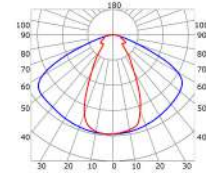

LLP-WL02-03

Available in 2m for LED strips up to 12mm width

COVERS

PHOTOMETRIC CURVE

Transparent cover
(light reduction: -16%)

Semiopal cover
(light reduction: -21%)

Opal cover: -33%
Frosted cover: -39%

56° lens cover
(light reduction: -16%)