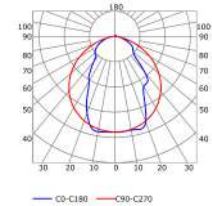

LLP-DW14-03

Available in 3m for LED strips up to 14 mm width

COVERS

PHOTOMETRIC CURVE

Transparent cover
(light reduction: -22%)

Semiopal cover
(light reduction: -25%)

Opal cover: -49%
Frosted cover: -39%

60° lens cover
(light reduction: -19%)