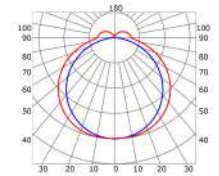

LLP-CC01-06

Available in 3m for LED strips up to 12mm width

COVERS

PHOTOMETRIC CURVE

High Opal cover: -64%
High Frosted cover: -63%

Low Opal cover: -65%
Low Frosted cover: -65%

INSTALLATION

MOUNTING CLIPS