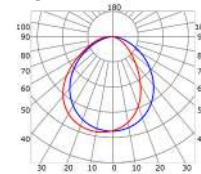

LLP-SH01-03

Available in 2m for LED strips up to 12mm width

COVERS

PHOTOMETRIC CURVE

Transparent cover
(light reduction: -19%)

Semiopal cover
(light reduction: -23%)

Opal cover: -37%
Frosted cover: -39%

INSTALLATION