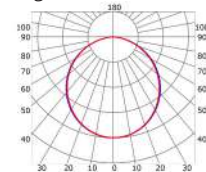

LLP-DW15-03

Available in 3m for LED strips up to 14 mm width

COVERS

PHOTOMETRIC CURVE

Transparent cover 70°
(light reduction: -23%)

Semiopal cover 78°
(light reduction: -27%)

Opal cover: -41%
Frosted cover: -45%