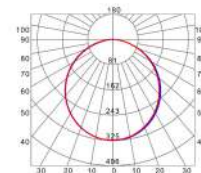

PHOTOMETRIC CURVE

Opal cover
(light reduction: -38%)