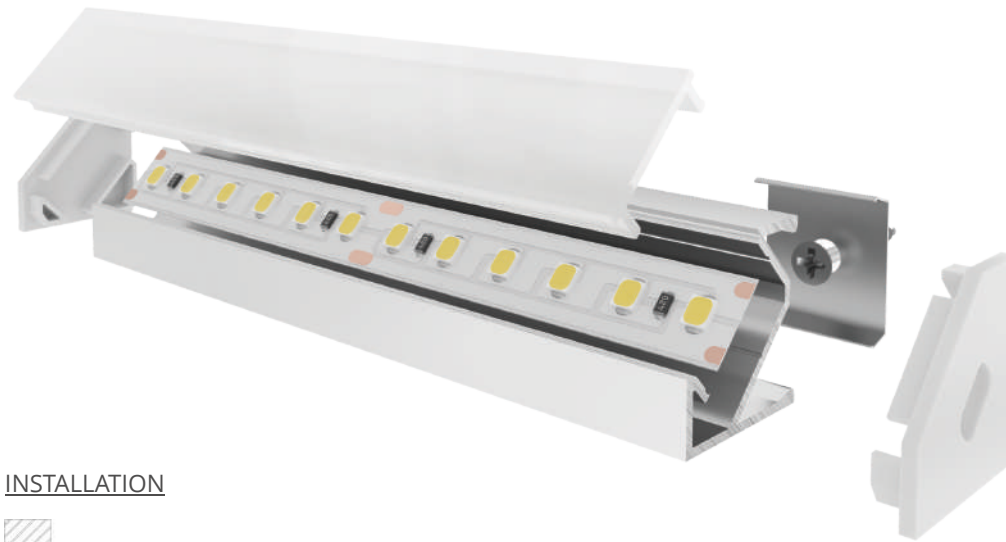

INSTALLATION

END CAPS

MOUNTING CLIPS

A

B

C

Article	Description	Length	Material	Color	Picture	Packaging
LLP-AN01-03-S2 / LLP-AN01-03-S3	Corner profile	2m / 3m	Anodized aluminium	Silver		50 pcs
LLP-AN01-03-W2 / LLP-AN01-03-W3	Corner profile	2m / 3m	Painted aluminium	White		50 pcs
LLD-03-FK2 / LLD-03-FK3	Transparent cover	2m / 3m	Polycarbonate	-		180 pcs
LLD-03-FM2 / LLD-03-FM3	Opal cover	2m / 3m	Polycarbonate	-		180 pcs
LLD-03-FM2-C20 / LLD-03-FM3-C20	Opal cover (economic)	2m / 3m	Polycarbonate	-		400 / 200 pcs
LLD-03-FH2 / LLD-03-FH3	Semiopal cover	2m / 3m	Polycarbonate	-		180 pcs
LLD-03-FS2 / LLD-03-FS3	Frosted cover	2m / 3m	Polycarbonate	-		180 pcs
LLD-03-FW2 / LLD-03-FW3	Frosted white cover	2m / 3m	Polycarbonate	White		180 pcs
LLD-03-FB2 / LLD-03-FB3	Black cover	2m / 3m	Polycarbonate	Black		180 pcs
LLD-03-XK2-L2 / LLD-03-XK3-L2	40° lens	2m / 3m	PMMA	-		-
LLE-AN01-GP-N / LLE-AN01-WP-N	End cap without hole	-	Plastic	Grey / White	A	-
LLE-AN01-GP-W / LLE-AN01-WP-W	End cap with hole	-	Plastic	Grey / White	B	-
LLM-IN01-M	Mounting clip	-	Metal	-	C	-