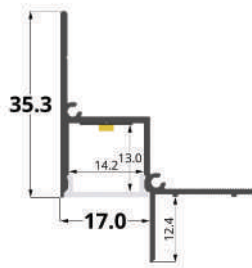

LLP-DW01-03

Available in 3m for LED strips up to 14 mm width

INSTALLATION

COVERS

PHOTOMETRIC CURVE

Transparent cover 40°
(light reduction -41%)

Semiopal cover
(light reduction -45%)

Opal cover: -59%
Frosted cover: -60%