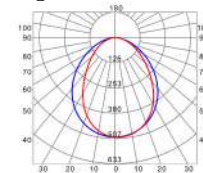

LLP-AN07-03

Available in 2m and 3m for LED strips up to 12 mm width

INSTALLATION

END CAPS

MOUNTING CLIPS

COVERS

PHOTOMETRIC CURVE

Transparent cover
(light reduction: -23%)