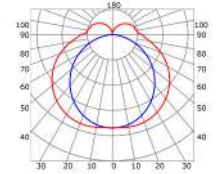

LLP-DW07-01

Available in 2 and 3m for LED strips up to 18 mm width

COVERS

PHOTOMETRIC CURVE

High opal cover
(light reduction: -25%)

Low opal cover
(light reduction: -31%)

INSTALLATION

END CAPS