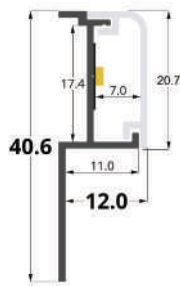

LLP-TI03-10

Available in 3m for LED strips up to 17 mm width