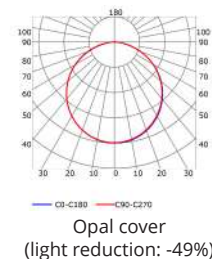

LLP-FL03-21

Available in 2m for LED strips up to 15 mm width

COVERS

PHOTOMETRIC CURVE

INSTALLATION

END CAPS

A

Article	Description	Length	Material	Color	Picture	Packaging
LLP-FL03-21-S2	Tiling profile	3m	Anodized aluminium	Silver		64 pcs
LLD-21-FM2	Opal cover	3m	Polycarbonate	-		320 pcs
LLE-FL03-SM-U	End cap	3m	Stainless steel	Silver	A	-