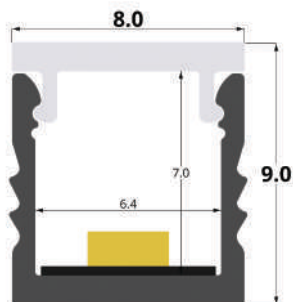

RECESSED

LLP-RE09-0222

Available in 2m and 3m for LED strips up to 6 mm width