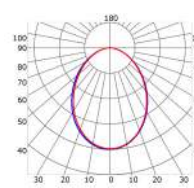

LLP-SL08-03

Available in 2m and 3m for LED strips up to 12mm width

COVERS

PHOTOMETRIC CURVE

Transparent cover 90°
(light reduction: -16%)

Black cover
(light reduction: -84%)

Semiopal cover 90°
(light reduction: -20%)