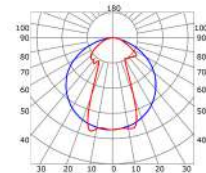

LLP-DW02-03

Available in 2m for LED strips up to 16 mm width

INSTALLATION

COVERS

PHOTOMETRIC CURVE

— C0-C180 — C90-C270

Transparent cover
(light reduction: -38%)

— C0-C180 — C90-C270