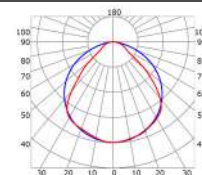

LLP-RE01B-03

Available in 2m and 3m for LED strips up to 12mm width

COVERS

PHOTOMETRIC CURVE

Transparent cover 90°
(light reduction: -16%)

Semiopal cover 90°
(light reduction: -20%)

Opal cover: -32%
Frosted cover: -39%