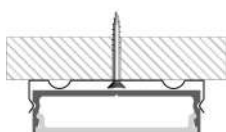

LLP-SL07-05

Available in 2m and 3m for LED strips up to 24 mm width

COVERS

PHOTOMETRIC CURVE

Transparent cover
(light reduction: -8%)

Opal cover: -26%
Frosted cover: -27%

INSTALLATION

END CAPS