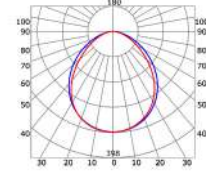

COVERS

PHOTOMETRIC CURVE

Transparent cover
(light reduction: -2%)

Semiopal cover
(light reduction: -9%)

Black cover
(light reduction: -86%)

Opal cover: -24%
Frosted cover: -22%

60° lens cover
(light reduction: -3%)