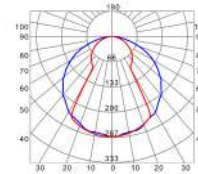

COVERS

PHOTOMETRIC CURVE

Transparent cover
(light reduction: -2%)

Semiopal cover
(light reduction: -9%)

Black cover
(light reduction: -86%)

Opal cover: -24%
Frosted cover: -22%

60° lens cover
(light reduction: -3%)

LLP-SL18-25

Available in 2m and 3m for LED strips up to 10mm width

COVERS

PHOTOMETRIC CURVE

With heatsink
(light reduction: -27%)

Without heatsink
(light reduction: -63%)

INSTALLATION

END CAPS