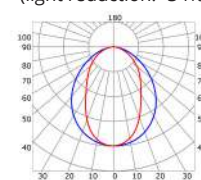

LLP-SL05-03

Available in 2m and 3m for LED strips up to 12mm width

COVERS

PHOTOMETRIC CURVE

Transparent cover 50°
(light reduction: -34%)

Black cover
(light reduction: -89%)

Semiopal cover 67°
(light reduction: -38%)