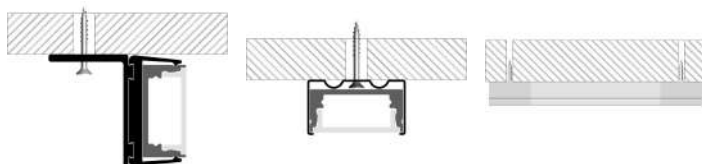

LLP-SL08-03

Available in 2m and 3m for LED strips up to 12mm width

COVERS

PHOTOMETRIC CURVE

END CAPS

A

B

C