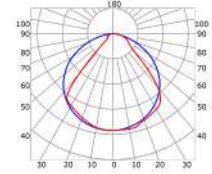

LLP-WL01-03

Available in 2m for LED strips up to 14 mm width

COVERS

PHOTOMETRIC CURVE

Transparent cover
(light reduction: -20%)

Semiopal cover
(light reduction: -25%)

Opal cover: -37%
Frosted cover: -43%

55° lens cover
(light reduction: -19%)