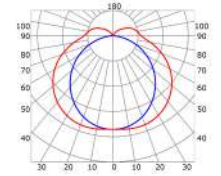

LLP-RE05-01

Available in 2m for LED strips up to 17 mm width

COVERS

PHOTOMETRIC CURVE

High opal cover
(light reduction: -29%)

Flat opal cover
(light reduction: -36%)

INSTALLATION

END CAPS