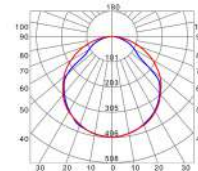

PHOTOMETRIC CURVE

With heatsink
(light reduction: -27%)