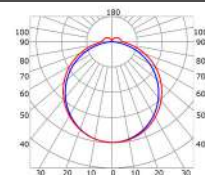

RECESSED

LLP-RE09-0222

Available in 2m and 3m for LED strips up to 6 mm width

COVERS

PHOTOMETRIC CURVE

Opal cover: -50%
Frosted cover: -53%

Opal cover with fins
(light reduction: -50%)

END CAPS