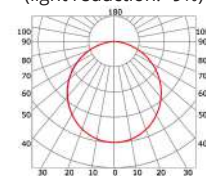

COVERS

PHOTOMETRIC CURVE

Transparent cover
(light reduction: -2%)

Semiopal cover
(light reduction: -9%)

Black cover
(light reduction: -86%)

Opal cover: -24%
Frosted cover: -22%

60° lens cover
(light reduction: -3%)