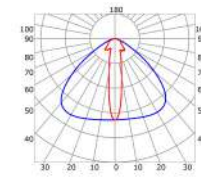

Frosted cover: -55%