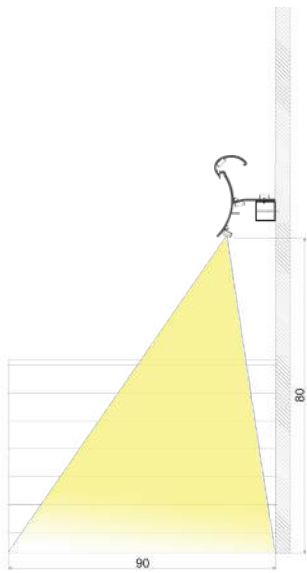

— C0-C180 — C90-C270
60° lens cover
(light reduction: -17%)