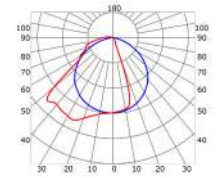

LLP-DW10-05

Available in 3m for LED strips up to 24 mm width

COVERS

PHOTOMETRIC CURVE

— C0-C180 — C90-C270

Transparent cover
(light reduction: -20%)

— C0-C180 — C90-C270

Opal cover
(light reduction: -37%)