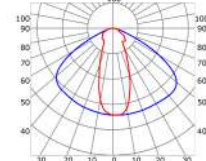

Opal cover: -41%
Frosted cover: -45%

40° lens cover
(light reduction: -18%)