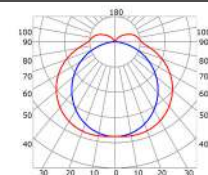

LLP-RE06-01

Available in 2m for LED strips up to 17 mm width

COVERS

PHOTOMETRIC CURVE

High opal cover
(light reduction: -38%)

Flat opal cover
(light reduction: -45%)

INSTALLATION

END CAPS