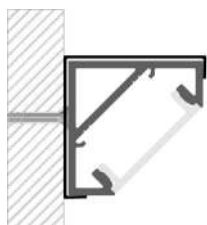

LLP-AN07-03

Available in 2m and 3m for LED strips up to 12 mm width

INSTALLATION

END CAPS

MOUNTING CLIPS

COVERS

PHOTOMETRIC CURVE

Article	Description	Length	Material	Color	Picture	Packaging
LLP-AN07-03-S2 / LLP-AN07-03-S3	Corner profile	2m / 3m	Anodized aluminium	Silver		50 pcs
LLP-AN07-03-W2 / LLP-AN07-03-W3	Corner profile	2m / 3m	Painted aluminium	White		50 pcs
LLD-03-FK2 / LLD-03-FK3	Transparent cover	2m / 3m	Polycarbonate	-		180 pcs
LLD-03-FM2 / LLD-03-FM3	Opal cover	2m / 3m	Polycarbonate	-		180 pcs
LLD-03-FM2-C20 / LLD-03-FM3-C20	Opal cover (economic)	2m / 3m	Polycarbonate	-		400 / 200 pcs
LLD-03-FH2 / LLD-03-FH3	Semiopal cover	2m / 3m	Polycarbonate	-		180 pcs
LLD-03-FS2 / LLD-03-FS3	Frosted cover	2m / 3m	Polycarbonate	-		180 pcs
LLD-03-FW2 / LLD-03-FW3	Frosted white cover	2m / 3m	Polycarbonate	White		180 pcs
LLD-03-FB2 / LLD-03-FB3	Black cover	2m / 3m	Polycarbonate	Black		180 pcs
LLD-03-XK2-L2 / LLD-03-XK3-L2	40° lens	2m / 3m	PMMA	-		-
LLE-AN07-GP-N / LLE-AN07-WP-W	End cap without hole	-	Plastic	Grey / White	A	-
LLE-AN07-GP-W / LLE-AN07-WP-N	End cap with hole	-	Plastic	Grey / White	B	-
LLM-ES13-M	Mounting clip	-	Metal	-	C	-