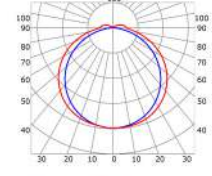

LLP-RE04-07

Available in 2m for LED strips up to 43mm width

COVERS

PHOTOMETRIC CURVE

Low opal cover: -39%
Low frosted cover: -41%

High opal cover: -39%
High frosted cover: -39%

INSTALLATION

END CAPS