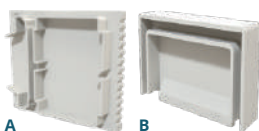

LLP-WL03-01

Available in 2m for LED strips up to 17 mm width

COVERS

PHOTOMETRIC CURVE

High opal cover
(light reduction: -37%)

Flat opal cover
(light reduction: -43%)

INSTALLATION

END CAPS