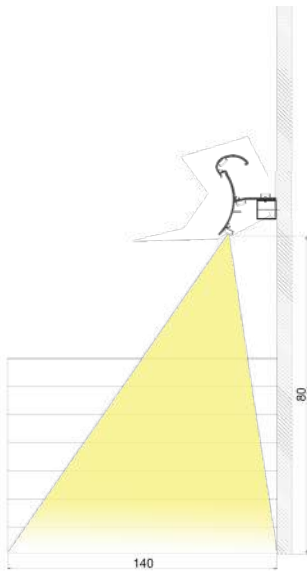

HANDRAIL

— C0-C180 — C90-C270
Transparent cover
(light reduction: -17%)