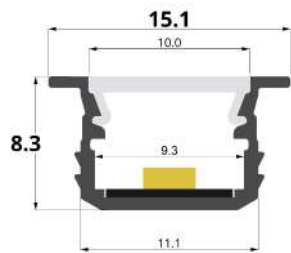

LLP-RE14-23

Available in 2.5 and 3m for LED strips up to 10 mm width