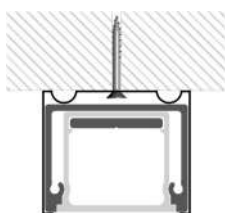

LLP-SL10-13

Available in 3m for LED strips up to 12mm width

COVERS

PHOTOMETRIC CURVE

Opal cover
(light reduction: -44%)

INSTALLATION

END CAPS

MOUNTING CLIPS