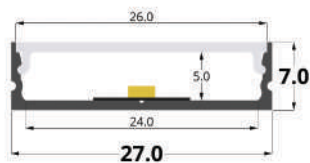

LLP-SL07-05

Available in 2m and 3m for LED strips up to 24 mm width

COVERS