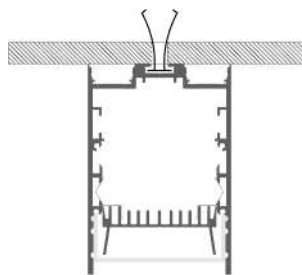

— C0-C180 — C90-C270
Inside opal cover: -39%
Inside frosted cover: -41%