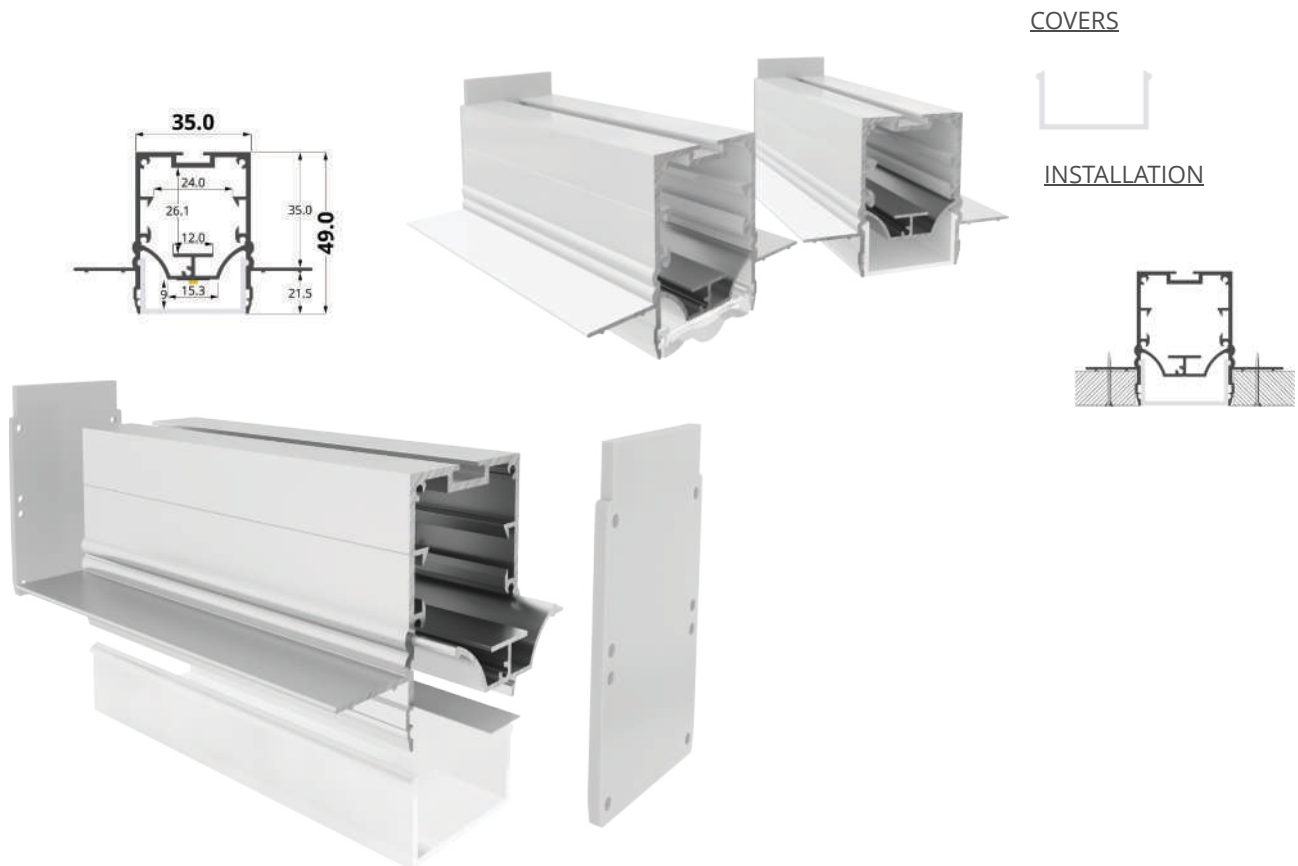

LLP-DW04-06

Available in 3m for LED strips up to 15 mm width