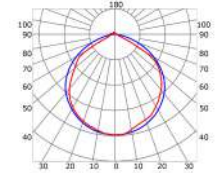

LLP-AN06-20

Available in 2m and 3m for LED strips up to 8 mm width

INSTALLATION

END CAPS

COVERS

PHOTOMETRIC CURVE

Transparent cover
(light reduction: -4%)

Opal cover
(light reduction: -14%)