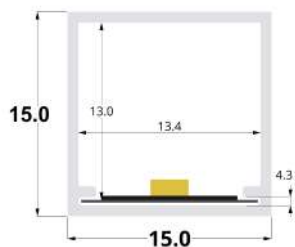

LLP-SL21-00

Available in 3m for LED strips up to 12mm width

PHOTOMETRIC CURVE

Light reduction: -2%

INSTALLATION

Article	Description	Length	Material	Color	Picture	Packaging
LLP-SL21-00-D2	Surface profile	2m	Polycarbonate	Silver		56 pcs
LLM-AC08-M	Steel strip	2m	Steel	Silver		-