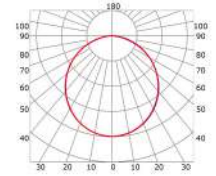

RECESSED

LLP-RE07-12

Available in 3m for LED strips up to 12mm width

COVERS

PHOTOMETRIC CURVE

Opal cover
(light reduction: -32%)

INSTALLATION

END CAPS