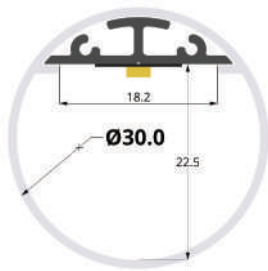

ROUND

LLP-NE02-15

Available in 2m for LED strips up to 18 mm width