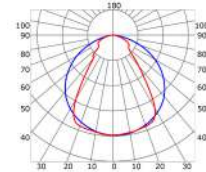

LLP-DW15-03

Available in 3m for LED strips up to 14 mm width

COVERS

PHOTOMETRIC CURVE

Transparent cover 70°
(light reduction: -23%)

Semiopal cover 78°
(light reduction: -27%)

Opal cover: -41%
Frosted cover: -45%