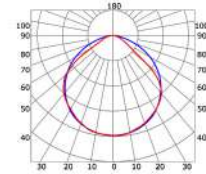

COVERS

PHOTOMETRIC CURVE

Transparent cover
(light reduction: -2%)

Semiopal cover
(light reduction: -9%)

Black cover
(light reduction: -86%)

Opal cover: -24%
Frosted cover: -22%

60° lens cover
(light reduction: -3%)