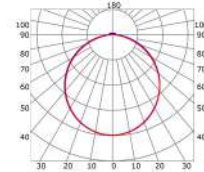

LLP-DW07-01

Available in 2 and 3m for LED strips up to 18 mm width

COVERS

PHOTOMETRIC CURVE

High opal cover
(light reduction: -25%)

Low opal cover
(light reduction: -31%)

INSTALLATION

END CAPS