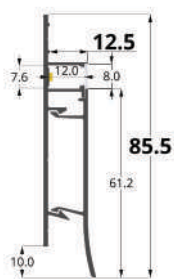

BASEBOARD

LLP-BB02-02

Available in 2m for LED strips up to 6 mm width