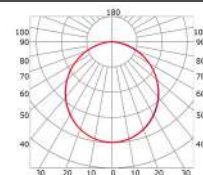

LLP-SL09-12

Available in 3m for LED strips up to 12mm width

COVERS

PHOTOMETRIC CURVE

Opal cover
(light reduction: -32%)

INSTALLATION

END CAPS

MOUNTING CLIPS