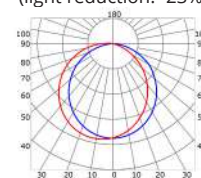

LLP-SH01-03

Available in 2m for LED strips up to 12mm width

COVERS

PHOTOMETRIC CURVE

Transparent cover
(light reduction: -19%)

Semiopal cover
(light reduction: -23%)

Opal cover: -37%
Frosted cover: -39%

INSTALLATION