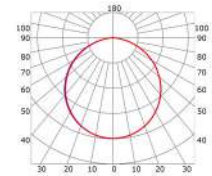

LLP-RE04-07

Available in 2m for LED strips up to 43mm width

COVERS

PHOTOMETRIC CURVE

Low opal cover: -39%
Low frosted cover: -41%

High opal cover: -39%
High frosted cover: -39%

INSTALLATION

END CAPS