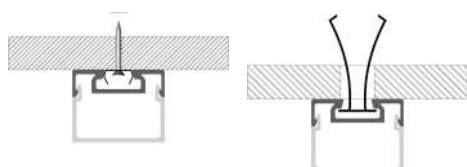

LLP-SL11-01

Available in 2m for LED strips up to 17 mm width

COVERS

PHOTOMETRIC CURVE

High opal cover
(light reduction: -25%)

INSTALLATION

END CAPS

MOUNTING CLIPS

Article	Description	Length	Material	Color	Picture	Packaging
LLP-SL11-01-S2	Surface profile	2m	Anodized aluminium	Silver		64 pcs
LLP-SL11-01-W2 / LLP-SL11-01-W3	Surface profile	2m / 3m	Painted aluminium	White		64 pcs
LLD-01-CM2 / LLD-01-CM3 / LLD-01-CS3	High opal / frosted cover	2m / 3m	Polycarbonate	-		160 / 120 pcs
LLE-SL11-GP-N	End cap without hole	-	Plastic	Grey	A	-
LLE-SL11-WP-N	End cap without hole	-	Plastic	White	A	-
LLM-IN04-M	Mounting clip	-	Metal	-	B	-
LLM-SP02-M	Mounting spring	-	Metal	-	C	-
LLM-AC01-M	Straight connector	-	Metal	-	D	-
LLM-AC02-M	120° horizontal connector	-	Metal	-	E	-
LLM-AC03-M	90° horizontal connector	-	Metal	-	F	-
LLM-AC04-M	90° vertical connector	-	Metal	-	G	-