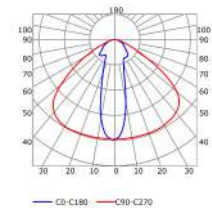

LLP-DW14-03

Available in 3m for LED strips up to 14 mm width

COVERS

PHOTOMETRIC CURVE

Transparent cover
(light reduction: -22%)

Semiopal cover
(light reduction: -25%)

Opal cover: -49%
Frosted cover: -39%

60° lens cover
(light reduction: -19%)