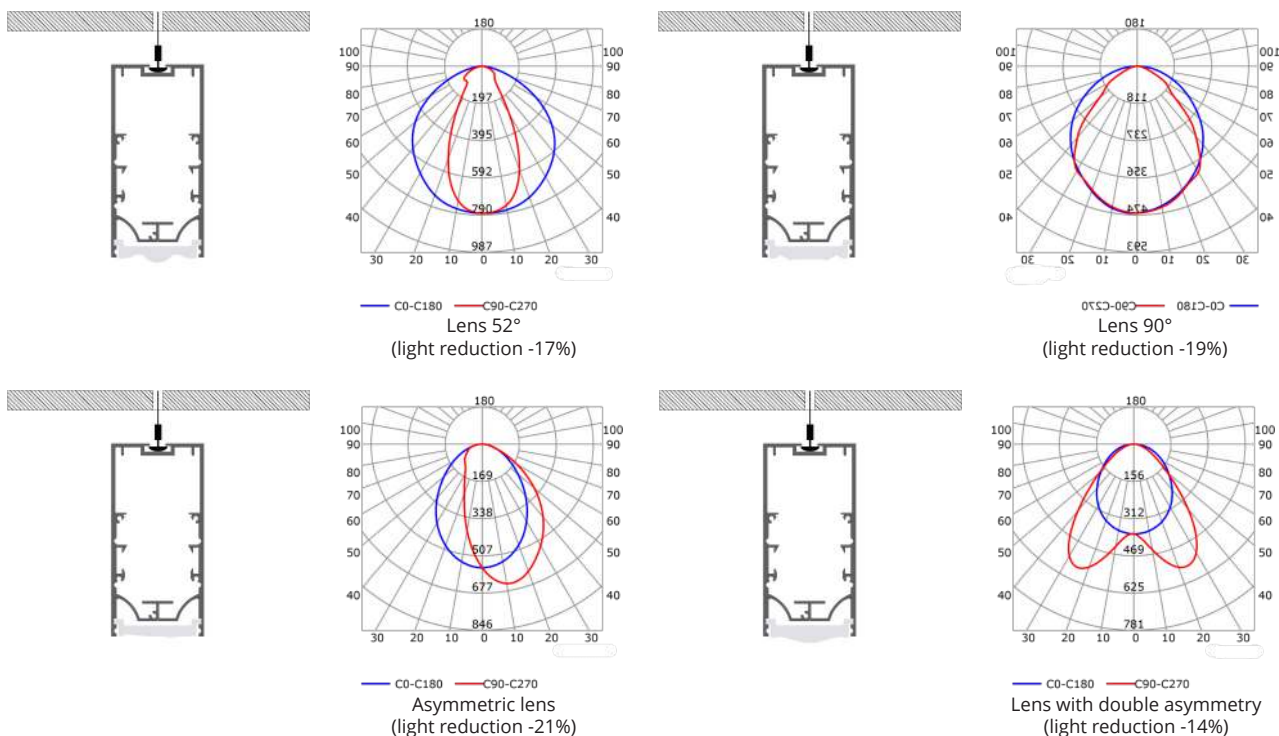

SUSPENSION

Photometric curves carried out using the lens covers