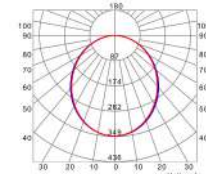

LLP-WL05-05

Available in 2m and 3m for LED strips up to 18 mm width

COVERS

PHOTOMETRIC CURVE

Transparent cover
(light reduction: -21%)

Opal cover
(light reduction: -37%)

Frosted cover
(light reduction: -38%)