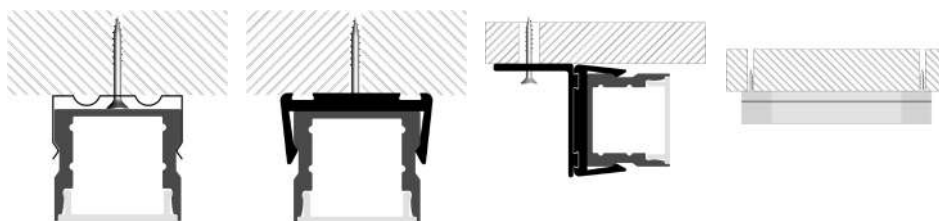

Opal cover: -49%

Frosted cover: -55%

18° lens cover
(light reduction: -34%)

INSTALLATION

END CAPS

MOUNTING CLIPS

CONNECTORS

Article	Description	Length	Material	Color	Picture	Packaging
LLP-SL05-03-S2 / LLP-SL05-03-S3	Surface profile	2m / 3m	Anodized aluminium	Silver		70 pcs
LLP-SL05-03-B2 / LLP-SL05-03-B3	Surface profile	2m / 3m	Anodized aluminium	Black		70 pcs
LLP-SL05-03-W2 / LLP-SL05-03-W3	Surface profile	2m / 3m	Painted aluminium	White		70 pcs
LLD-03-FK2 / LLD-03-FK3	Transparent cover	2m / 3m	Polycarbonate	-		180 pcs
LLD-03-FM2 / LLD-03-FM3	Opal cover	2m / 3m	Polycarbonate	-		180 pcs
LLD-03-FM2-C20 / LLD-03-FM3-C20	Opal cover (economic)	2m / 3m	Polycarbonate	-		400 / 200 pcs
LLD-03-FH2 / LLD-03-FH3	Semiopal cover	2m / 3m	Polycarbonate	-		180 pcs
LLD-03-FS2 / LLD-03-FS3	Frosted cover	2m / 3m	Polycarbonate	-		180 pcs
LLD-03-FW2 / LLD-03-FW3	Frosted white cover	2m / 3m	Polycarbonate	White		180 pcs
LLD-03-FB2 / LLD-03-FB3	Black cover	2m / 3m	Polycarbonate	Black		180 pcs
LLD-03-XK2-L2 / LLD-03-XK3-L2	18° lens	2m / 3m	PMMA	-		-
LLE-SL05-GP-N / -BP-N / -WP-N	End cap without hole	-	Plastic	Grey / Black / White	A	-
LLE-SL05-GP-W / -BP-W / -WP-W	End cap with hole	-	Plastic	Grey / Black / White	B	-
LLE-SL05-GP-F / -BP-F / -WP-F	End cap for furniture	-	Plastic	Grey / Black / White	C	-
LLM-ES02-M / LLM-ES02-P	Mounting clip	-	Metal / Plastic	-	D / E	-
LLM-AC05-P	90° mounting clip	-	Plastic	-	F	-
LLC-01-03-T20	Connector for profile	-	-	Transparent	G	-
LLC-01-03-T20A	Connector for profile dupont	-	-	Transparent	H	-