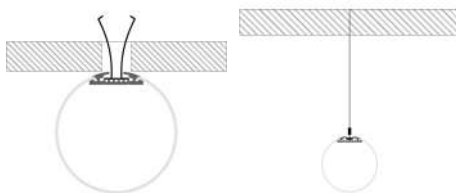

LLP-NE04-19

Available in 2m for LED strips up to 22mm width

COVERS

PHOTOMETRIC CURVE

Opal cover
(light reduction: -32%)

INSTALLATION

END CAPS

MOUNTING CLIPS