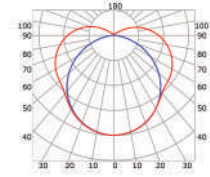

LLP-AN05-09

Available in 2m and 3m for LED strips up to 21 mm width

COVERS

PHOTOMETRIC CURVE

Transparent cover
(light reduction: -7%)

Opal cover: -22%
Frosted cover: -28%

Opal L cover
(light reduction: -25%)