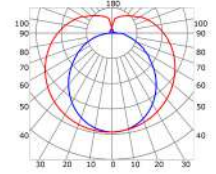

LLP-NE04-19

Available in 2m for LED strips up to 22mm width

COVERS

PHOTOMETRIC CURVE

Opal cover
(light reduction: -32%)

INSTALLATION

END CAPS

MOUNTING CLIPS