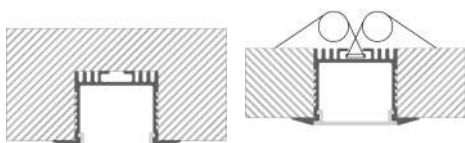

LLP-RE06-01

Available in 2m for LED strips up to 17 mm width

COVERS

PHOTOMETRIC CURVE

High opal cover
(light reduction: -38%)

Flat opal cover
(light reduction: -45%)

INSTALLATION

END CAPS