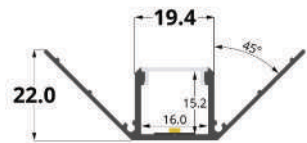

LLP-DW02-03

Available in 2m for LED strips up to 16 mm width