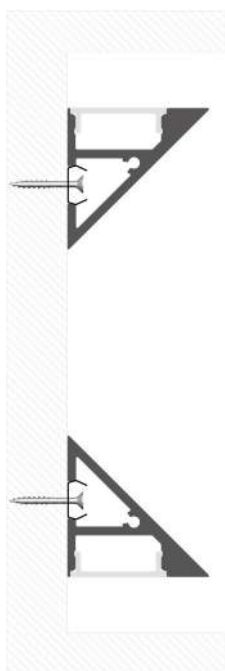

INSTALLATION

END CAPS

MOUNTING CLIPS

Article	Description	Length	Material	Color	Picture	Packaging
LLP-WL02-03-S2	Wall profile	2m	Anodized aluminium	Silver		40 pcs
LLP-WL02-03-W2	Wall profile	2m	Painted aluminium	White		40 pcs
LLD-03-FK2	Transparent cover	2m	Polycarbonate	-		180 pcs
LLD-03-FM2	Opal cover	2m	Polycarbonate	-		180 pcs
LLD-03-FM2-C20	Opal cover (economic)	2m	Polycarbonate	-		400 pcs
LLD-03-FH2	Semiopal cover	2m	Polycarbonate	-		180 pcs
LLD-03-FS2	Frosted cover	2m	Polycarbonate	-		180 pcs
LLD-03-FW2	Frosted white cover	2m	Polycarbonate	White		180 pcs
LLD-03-FB2	Black cover	2m	Polycarbonate	Black cover		180 pcs
LLD-03-XK2-L2	56° lens	2m	Polycarbonate	-		-
LLE-WL02L-GP-U / LLE-WL02L-WP-U	Left end cap	-	Plastic	Grey / White	A	-
LLE-WL02R-GP-U / LLE-WL02R-WP-U	Right end cap	-	Plastic	Grey / White	B	-
LLM-IN04-M	Mounting clip	-	Metal	-	C	-