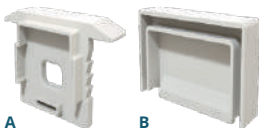

END CAPS

MOUNTING CLIPS

Article	Description	Length	Material	Color	Picture	Packaging
LLP-RE05-01-S2	Recessed profile	2m	Anodized aluminium	Silver		36 pcs
LLP-RE05-01-W2	Recessed profile	2m	Painted aluminium	White		36 pcs
LLD-01-CM2	High opal cover	2m	Polycarbonate	-		160 pcs
LLD-01-FM2 / LLD-01-FS2	Low opal / frosted cover	2m	Polycarbonate	-		350 pcs
LLE-RE05-GP-W / LLE-RE05-WP-W	End cap with hole	-	Plastic	Grey / White	A	-
LLE-D01C-GP-X / LLE-D01C-WP-X	End cap for high cover	-	Plastic	Grey / White	B	-
LLM-SP01-M	Mounting spring	-	Metal	-	C	-