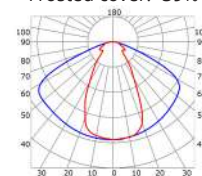

60° lens cover
(light reduction: -16%)