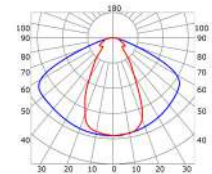

60° lens cover
(light reduction: -16%)