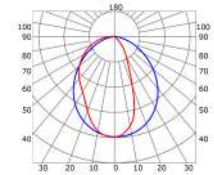

LLP-DW01-03

Available in 3m for LED strips up to 14 mm width

INSTALLATION

COVERS

PHOTOMETRIC CURVE

Transparent cover 40°
(light reduction -41%)

Semiopal cover
(light reduction -45%)

Opal cover: -59%
Frosted cover: -60%