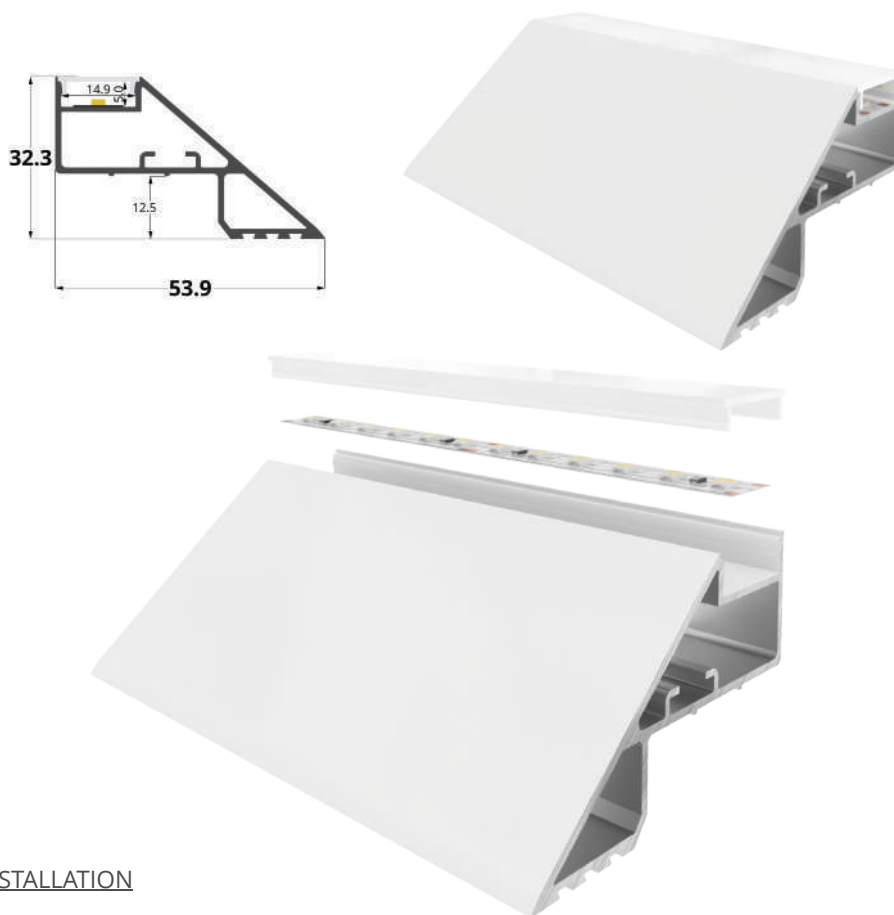

LLP-DW16-03

Available in 3m for LED strips up to 14 mm width

COVERS

PHOTOMETRIC CURVE

Transparent cover
(light reduction: -10%)

Opal cover
(light reduction: -26%)

INSTALLATION

MOUNTING CLIPS