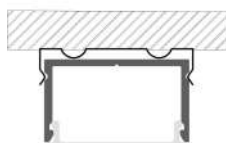

INSTALLATION