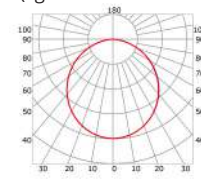

LLP-SL05-03

Available in 2m and 3m for LED strips up to 12mm width

COVERS

PHOTOMETRIC CURVE

Transparent cover 50°
(light reduction: -34%)

Black cover
(light reduction: -89%)

Semiopal cover 67°
(light reduction: -38%)