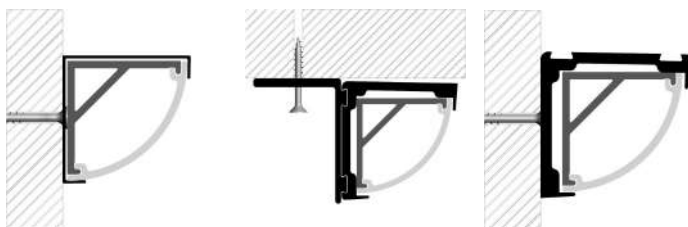

LLP-AN02-08

Available in 2m and 3m for LED strips up to 10 mm width

COVERS

PHOTOMETRIC CURVE

Transparent cover
(light reduction: -9%)

Opal cover: -25%
Frosted cover: -28%

INSTALLATION

END CAPS