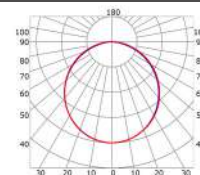

LLP-SL10-13

Available in 3m for LED strips up to 12mm width

COVERS

PHOTOMETRIC CURVE

Opal cover
(light reduction: -44%)

INSTALLATION

END CAPS

MOUNTING CLIPS