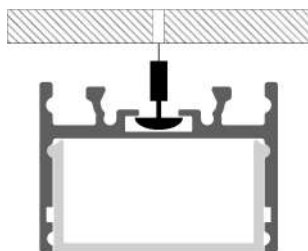

LLP-SL02-06

Available in 3m for LED strips up to 20 mm width

COVERS

INSTALLATION

Photometric curves carried out changing the position of lower cover

— C0-C180 — C90-C270
 Flat opal cover: -36%
 Flat frosted cover: -38%

— C0-C180 — C90-C270
 Outside opal cover: -40%
 Outside frosted cover: -42%

Photometric curves carried out using the lens covers

END CAPS

MOUNTING CLIPS

Article	Description	Length	Material	Color	Picture	Packaging
LLP-SL02-06-S3	Surface profile	3m	Anodized aluminium	Silver		18 pcs
LLP-SL02-06-B3	Surface profile	3m	Anodized aluminium	Black		18 pcs
LLP-SL02-06-W3	Surface profile	3m	Painted aluminium	White		18 pcs
LLP-HS05-00-S3	Heatsink	3m	Anodized aluminium	Silver		-
LLD-06-CM3	Opal cover	3m	Polycarbonate	-		30 pcs
LLD-06-CS3	Frosted cover	3m	Polycarbonate	-		30 pcs
LLD-06-XK1-L1	Lens 52°	1.176 m	Polycarbonate	-		-
LLD-06-XK1-L2	Lens 90°	1.176 m	Polycarbonate	-		-
LLD-06-XK1-L3	Asymmetric lens	1.176 m	Polycarbonate	-		-
LLD-06-XK1-L4	Lens with double asymmetry	1.176 m	Polycarbonate	-		-
LLE-SL02-GP-N / -BP-N / -WP-N	End cap without hole	-	Plastic	Gray / Black / White	A	-
LLE-D06C-WP-X	White end cap for cover	-	Plastic	White	B	-
LLM-IN01-M	Mounting clip	-	Metal	-	C	-
LLM-SP02-M	Mounting spring	-	Metal	-	D	-
LLM-CL01-M	Suspension kit	2m	Metal	-	E	-
LLM-CL02-M	Suspension kit	2m	Metal	-	F	-
LLM-AC01-M	Straight connector	-	Metal	-	G	-
LLM-AC02-M	120° horizontal connector	-	Metal	-	H	-
LLM-AC03-M	90° horizontal connector	-	Metal	-	I	-
LLM-AC04-M	90° vertical connector	-	Metal	-	L	-