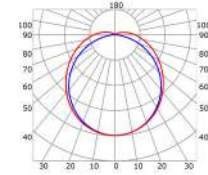

LLP-AN04-09

Available in 2m and 3m for LED strips up to 21 mm width

COVERS

PHOTOMETRIC CURVE

Transparent cover
(light reduction: -7%)

Opal cover: -22%

Frosted cover: -28%

Opal L cover
(light reduction: -25%)