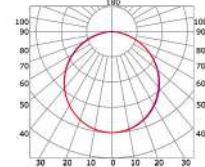

RECESSED

LLP-RE09-0222

Available in 2m and 3m for LED strips up to 6 mm width

COVERS

PHOTOMETRIC CURVE

Opal cover: -50%
Frosted cover: -53%

Opal cover with fins
(light reduction: -50%)

END CAPS