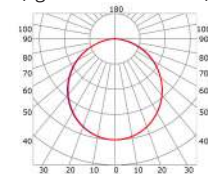

LLP-RE06-01

Available in 2m for LED strips up to 17 mm width

COVERS

PHOTOMETRIC CURVE

High opal cover
(light reduction: -38%)

Flat opal cover
(light reduction: -45%)

INSTALLATION

END CAPS