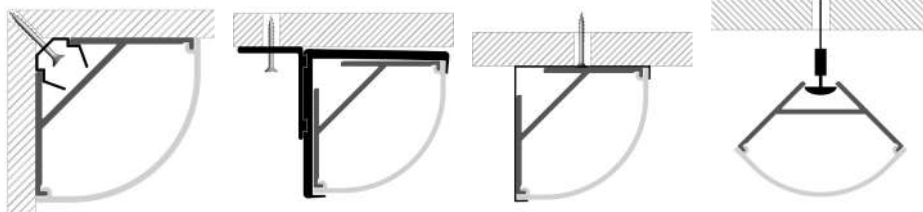

INSTALLATION