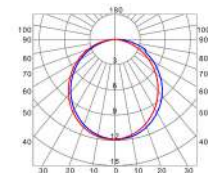

LLP-SL19-26

Available in 2m and 3m for LED strips up to 10mm width

COVERS

PHOTOMETRIC CURVE

Frosted cover
(light reduction: -37%)

INSTALLATION

END CAPS

MOUNTING CLIPS