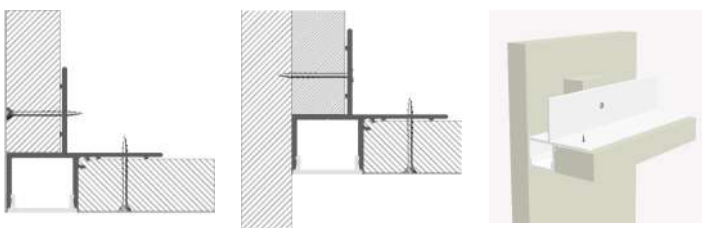

INSTALLATION

Article	Description	Length	Material	Color	Picture	Packaging
LLP-DW14-03-W3	Drywall profile	3m	Painted aluminium	White		32 pcs
LLD-03-FK3	Transparent cover	3m	Polycarbonate	-		180 pcs
LLD-03-FM3	Opal cover	3m	Polycarbonate	-		180 pcs
LLD-03-FM3-C20	Opal cover (economic)	3m	Polycarbonate	-		200 pcs
LLD-03-FH3	Semiopal cover	3m	Polycarbonate	-		180 pcs
LLD-03-FS3	Frosted cover	3m	Polycarbonate	-		180 pcs
LLD-03-FW3	Frosted white cover	3m	Polycarbonate	White		180 pcs
LLD-03-FB3	Black cover	3m	Polycarbonate	Black		180 pcs
LLD-03-XK3-L2	60° lens	3m	PMMA	-		-