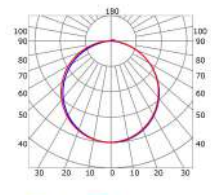

LLP-FL02-21

Available in 2m for LED strips up to 15 mm width

COVERS

INSTALLATION

PHOTOMETRIC CURVE

Opal cover
Strip lying on profile bottom
(light reduction: -75%)

END CAPS

Opal cover
Strip lifted on plate
(light reduction: -49%)