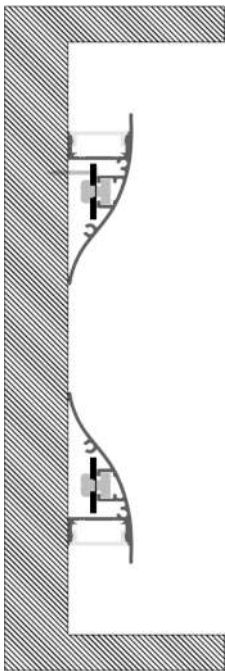

INSTALLATION

END CAPS

MOUNTING CLIPS

CONNECTORS

A

B

C

D

E

Article	Description	Length	Material	Color	Picture	Packaging
LLP-WL01-03-S2	Wall profile	2m	Anodized aluminium	Silver		40 pcs
LLD-03-FK2	Transparent cover	2m	Polycarbonate	-		180 pcs
LLD-03-FM2	Opal cover	2m	Polycarbonate	-		180 pcs
LLD-03-FM2-C20	Opal cover (economic)	2m	Polycarbonate	-		400 pcs
LLD-03-FH2	Semiopal cover	2m	Polycarbonate	-		180 pcs
LLD-03-FS2	Frosted cover	2m	Polycarbonate	-		180 pcs
LLD-03-FW2	Frosted white cover	2m	Polycarbonate	White		180 pcs
LLD-03-FB2	Black cover	2m	Polycarbonate	Black		180 pcs
LLD-03-XK2-L2	55° lens	2m	Polycarbonate	-		-
LLE-WL01L-GP-U	Left end cap	-	Plastic	Grey	A	-
LLE-WL01R-GP-U	Right end cap	-	Plastic	Grey	B	-
LLM-IN07-M	Mounting clip	-	Metal	-	C	-
LLC-01-03-T20	Connector for profile	-	-	Transparent	D	-
LLC-01-03-T20A	Connector for profile dupont	-	-	Transparent	E	-