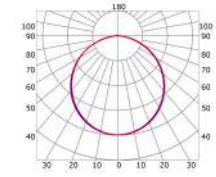

LLP-AN01-03

Available in 2m and 3m for LED strips up to 14 mm width

COVERS

PHOTOMETRIC CURVE

Transparent cover
(light reduction: -25%)

Semiopal cover
(light reduction: -29%)

Opal cover: -41%
Frosted cover: -47%