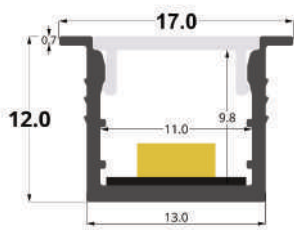

LLP-RE11-16

Available in 2,5 and 3m for LED strips up to 10 mm width

COVERS