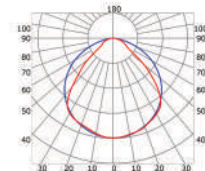

LLP-SL08-03

Available in 2m and 3m for LED strips up to 12mm width

COVERS

PHOTOMETRIC CURVE

Transparent cover 90°
(light reduction: -16%)

Black cover
(light reduction: -84%)

Semiopal cover 90°
(light reduction: -20%)