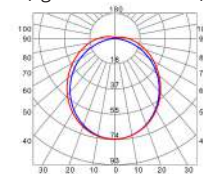

LLP-SL20-20

Available in 2m and 3m for LED strips up to 12mm width

COVERS

PHOTOMETRIC CURVE

Transparent cover
(light reduction: -6%)

Opal cover
(light reduction: -23%)

INSTALLATION

END CAPS