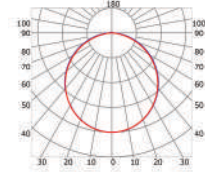

LLP-SL08-03

Available in 2m and 3m for LED strips up to 12mm width

COVERS

PHOTOMETRIC CURVE

Transparent cover 90°
(light reduction: -16%)

Black cover
(light reduction: -84%)

Semiopal cover 90°
(light reduction: -20%)