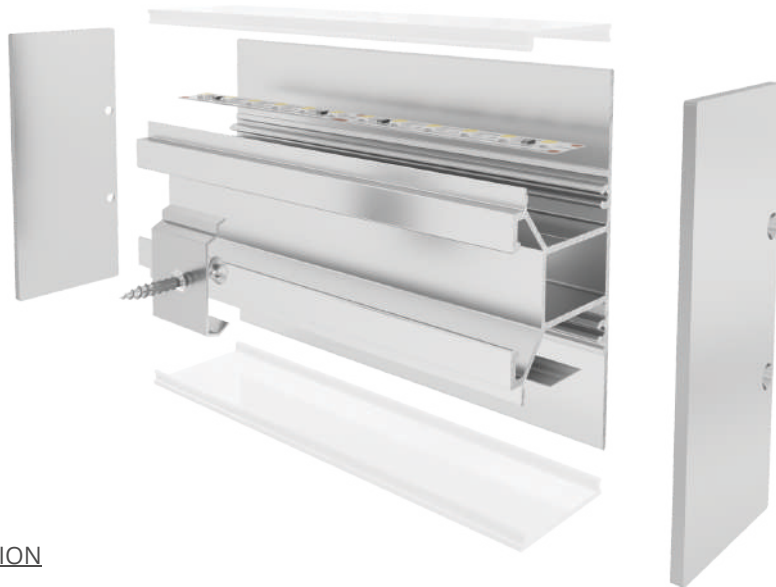

LLP-WL04-05

Available in 2m and 3m for LED strips up to 18 mm width

COVERS

PHOTOMETRIC CURVE

— C0-C180 — C90-C270
Transparent cover
(light reduction: -23%)

— C0-C180 — C90-C270
Opal cover
(light reduction: -38%)

INSTALLATION

END CAPS

MOUNTING CLIPS

A

B

Article	Description	Length	Material	Color	Picture	Packaging
LLP-WL04-05-S2	Wall profile	2m	Anodized aluminium	Silver		9 pcs
LLP-WL04-05-BB2	Wall profile		Anodized aluminium	Brushed Black		9 pcs
LLP-WL04-05-W2 / LLP-WL04-05-W3	Wall profile	2m / 3m	Painted aluminium	White		9 pcs
LLD-05-FK2	Transparent cover	2m	Polycarbonate	-		240 pcs
LLD-05-FM2-C20 / LLD-05-FM3-C20	Opal cover	2m / 3m	Polycarbonate	-		320 / 140 pcs
LLD-05-FS2	Frosted cover	2m	Polycarbonate	-		240 pcs
LLE--WL04-SM-U	End cap without hole	-	Metal	Grey	A	-
LLE--WL04-WM-U	End cap without hole	-	Metal	White	A	-
LLM-IN08-M	Mounting clip	-	Metal	-	B	-