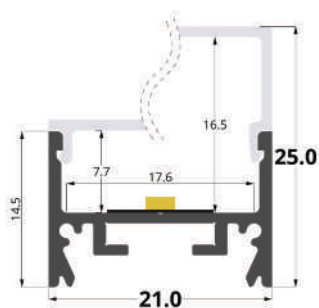

LLP-SL01-01

Available in 2m and 3m for LED strips up to 17 mm width

COVERS

PHOTOMETRIC CURVE

High opal cover
(light reduction: -25%)

Low opal cover
(light reduction: -31%)