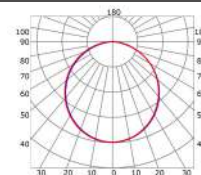

COVERS

PHOTOMETRIC CURVE

— C0-C180 — C90-C270
Opal cover: -65%
Frosted cover: -67%