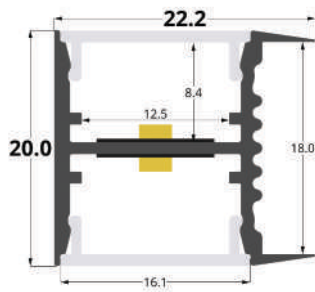

LLP-SH02-03

Available in 2 and 3m for LED strips up to 12mm width

COVERS