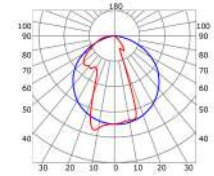

LLP-DW01-03

Available in 3m for LED strips up to 14 mm width

INSTALLATION

COVERS

PHOTOMETRIC CURVE

Transparent cover 40°
(light reduction -41%)

Semiopal cover
(light reduction -45%)

Opal cover: -59%
Frosted cover: -60%