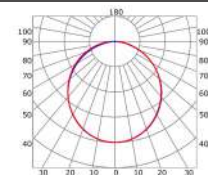

LLP-SL15-01

Available in 2m and 3m for LED strips up to 18 mm width

COVERS

PHOTOMETRIC CURVE

Low opal cover
(light reduction: -39%)

Low frosted cover
(light reduction: -41%)

High opal cover
(light reduction: -31%)