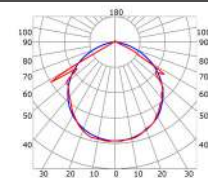

LLP-AN04-09

Available in 2m and 3m for LED strips up to 21 mm width

COVERS

PHOTOMETRIC CURVE

Transparent cover
(light reduction: -7%)

Opal cover: -22%

Frosted cover: -28%

Opal L cover
(light reduction: -25%)