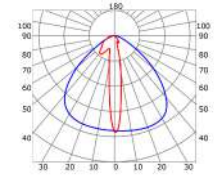

LLP-DW01-03

Available in 3m for LED strips up to 14 mm width

INSTALLATION

COVERS

PHOTOMETRIC CURVE

Transparent cover 40°
(light reduction -41%)

Semiopal cover
(light reduction -45%)

Opal cover: -59%
Frosted cover: -60%