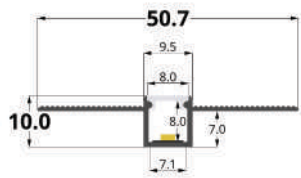

LLP-DW06-02

Available in 3m for LED strips up to 6 mm width

COVERS