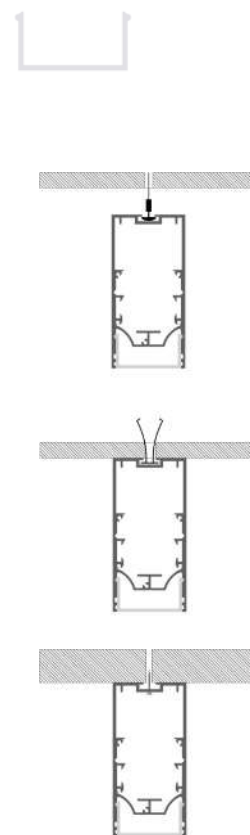

LLP-CL01-06

Available in 3m for LED strips up to 15 mm width

COVERS

Photometric curves carried out changing the position of lower cover

— C0-C180 — C90-C270
Flat opal cover: -41%
Flat frosted cover: -41%

— C0-C180 — C90-C270
Outside opal cover: -32%
Outside frosted cover: -32%