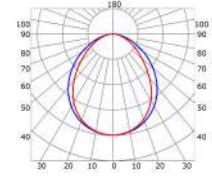

LLP-RE01-03

Available in 2m and 3m for LED strips up to 12mm width

COVERS

PHOTOMETRIC CURVE

Transparent cover 90°
(light reduction: -16%)

Semiopal cover 90°
(light reduction: -20%)

Opal cover: -32%
Frosted cover: -39%