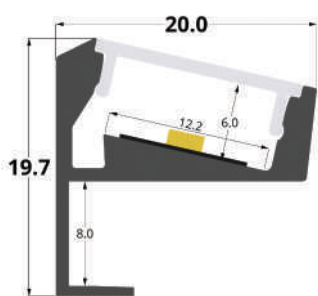

LLP-SH01-03

Available in 2m for LED strips up to 12mm width

COVERS

PHOTOMETRIC CURVE

Transparent cover
(light reduction: -19%)

Semiopal cover
(light reduction: -23%)

Opal cover: -37%
Frosted cover: -39%

INSTALLATION