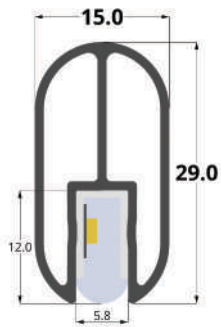

LLP-WB01-00

Available in 2m for 6 mm Neon Flex