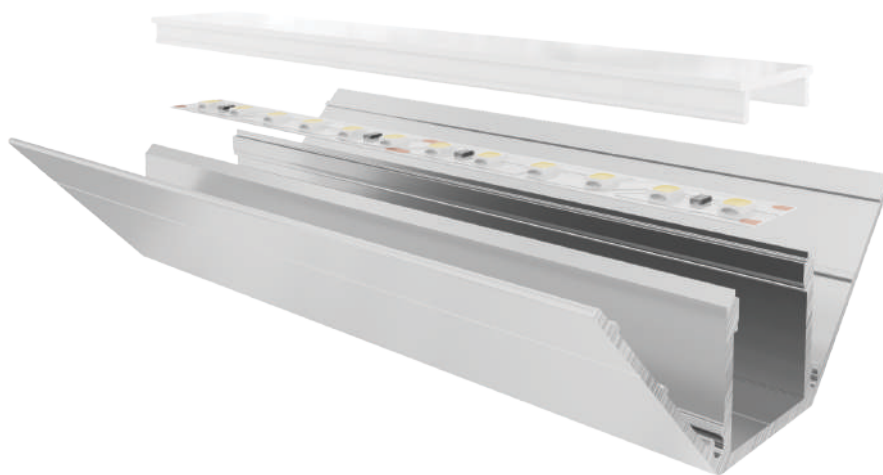

LLP-DW02-03

Available in 2m for LED strips up to 16 mm width

INSTALLATION

COVERS

PHOTOMETRIC CURVE

— C0-C180 — C90-C270

Transparent cover
(light reduction: -38%)

— C0-C180 — C90-C270

Semiopal cover
(light reduction: -42%)

— C0-C180 — C90-C270

Opal cover: -56%
Frosted cover: -58%

— C0-C180 — C90-C270

13° lens cover
(light reduction: -38%)

Article	Description	Length	Material	Color	Picture	Packaging
LLP-DW02-03-S2	Drywall profile	2m	Anodized aluminium	Silver		-
LLD-03-FK2	Transparent cover	2m	Polycarbonate	-		180 pcs
LLD-03-FM2	Opal cover	2m	Polycarbonate	-		180 pcs
LLD-03-FM2-C20	Opal cover (economic)	2m	Polycarbonate	-		400 pcs
LLD-03-FH2	Semiopal cover	2m	Polycarbonate	-		180 pcs
LLD-03-FS2	Frosted cover	2m	Polycarbonate	-		180 pcs
LLD-03-FW2	Frosted white cover	2m	Polycarbonate	White		180 pcs
LLD-03-FB2	Black cover	2m	Polycarbonate	Black cover		180 pcs
LLD-03-XK2-L2	13° lens	2m	Polycarbonate	-		-