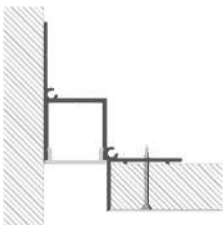

LLP-DW01-03

Available in 3m for LED strips up to 14 mm width

INSTALLATION

COVERS

PHOTOMETRIC CURVE

Transparent cover 40°
(light reduction -41%)

Semiopal cover
(light reduction -45%)

Opal cover: -59%
Frosted cover: -60%