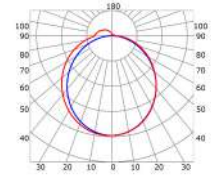

COVERS

PHOTOMETRIC CURVE

Frosted cover
(light reduction: -26%)