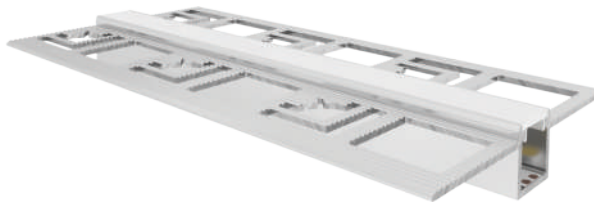

LLP-DW06-02

Available in 3m for LED strips up to 6 mm width

COVERS

PHOTOMETRIC CURVE

— C0-C180 — C90-C270
Opal cover: -55%
Frosted cover: -59%