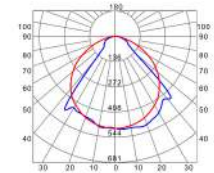

LLP-WL05-05

Available in 2m and 3m for LED strips up to 18 mm width

COVERS

PHOTOMETRIC CURVE

Transparent cover
(light reduction: -21%)

Opal cover
(light reduction: -37%)

Frosted cover
(light reduction: -38%)