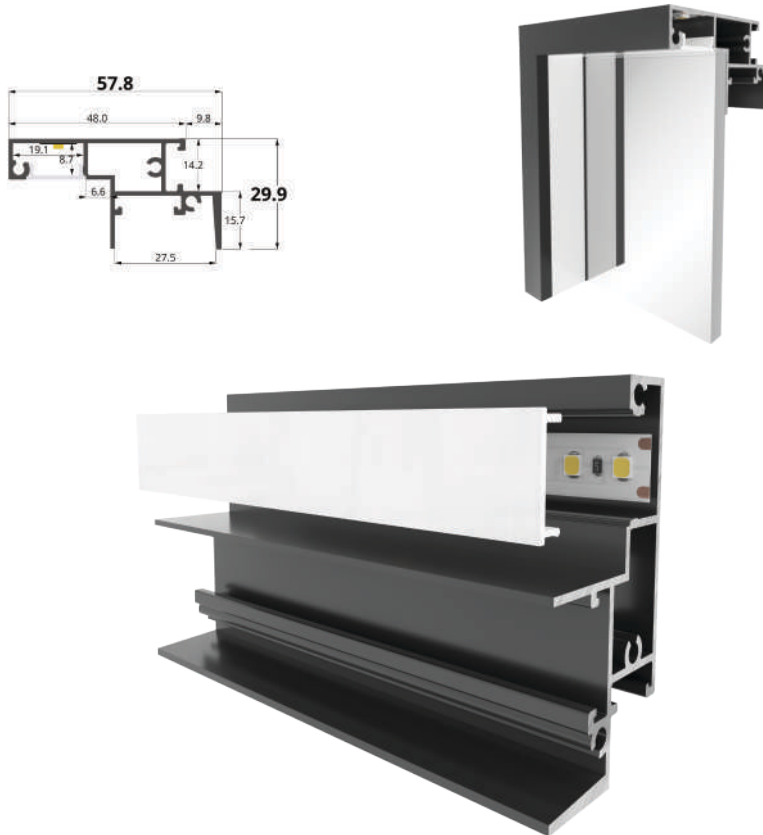

LLP-MR03-03

Available in 2m for LED strips up to 12mm width