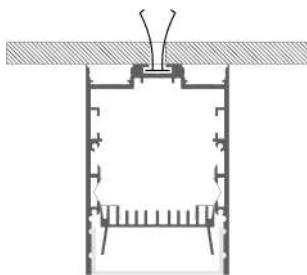

LLP-CL02-07

Available in 2m and 3m for LED strips up to 35 mm width

COVERS

Photometric curves carried out changing the position of lower cover

— C0-C180 — C90-C270
 Outside opal cover: -39%
 Outside frosted cover: -42%