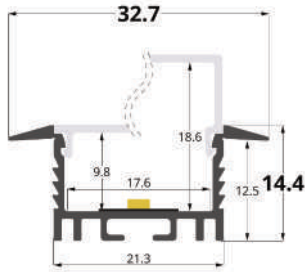

LLP-RE05-01

Available in 2m for LED strips up to 17 mm width