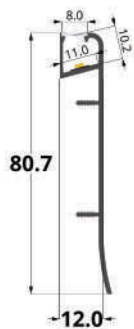

LLP-BB01-02

Available in 2m for LED strips up to 10 mm width