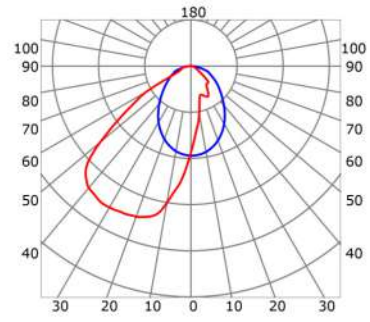

— C0-C180 — C90-C270
60° lens cover
(light reduction: -17%)