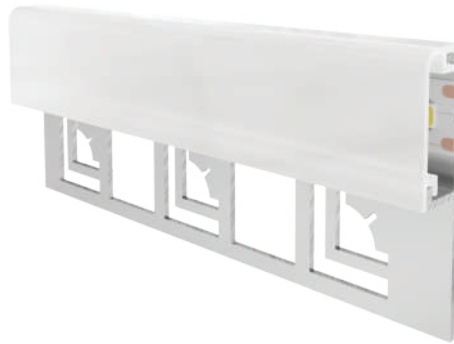

LLP-TI02-10

Available in 3m for LED strips up to 17 mm width