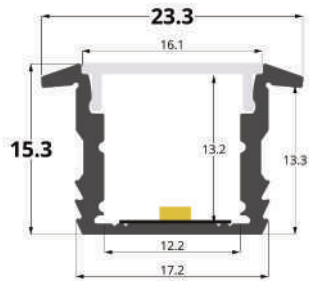

RECESSED

LLP-RE02-03

Available in 2m and 3m for LED strips up to 12mm width