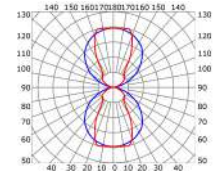

LLP-SH03-03

Available in 2m for LED strips up to 12mm width

COVERS

PHOTOMETRIC CURVE

Transparent cover
(light reduction: -33%)

Semiopal cover
(light reduction: -36%)

Opal cover: -50%
Frosted cover: -51%

INSTALLATION