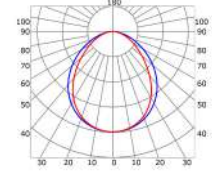

RECESSED

LLP-RE02-03

Available in 2m and 3m for LED strips up to 12mm width

COVERS

PHOTOMETRIC CURVE

Transparent cover 90°
(light reduction: -16%)

Semiopal cover 90°
(light reduction: -20%)

Opal cover: -32%
Frosted cover: -39%