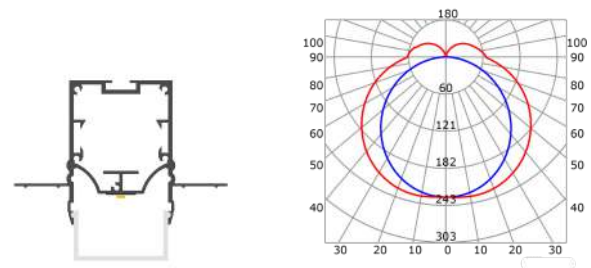

LLP-DW04-06

Available in 3m for LED strips up to 15 mm width

Photometric curves carried out changing the position of lower cover

— C0-C180 — C90-C270
 Flat opal cover: -41%
 Flat frosted cover: -41%

— C0-C180 — C90-C270
 Outside opal cover: -32%
 Outside frosted cover: -32%