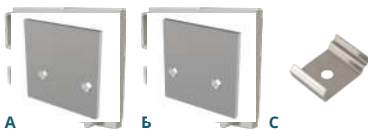

END CAPS

MOUNTING CLIPS

Article	Description	Length	Material	Color	Picture	Packaging
LLP-WL05-05-S2	Wall profile	2m	Anodized aluminium	Silver		15 pcs
LLP-WL05-05-W2	Wall profile	2m	Painted aluminium	White		15 pcs
LLD-05-FK2	Transparent cover	2m	Polycarbonate	-		240 pcs
LLD-05-FM2-C20	Opal cover	2m / 3m	Polycarbonate	-		320 pcs
LLD-05-FS2	Frosted cover	2m	Polycarbonate	-		240 pcs
LLE-WL05L-SM-U	Left end cap	-	Aluminium	Silver	A	-
LLE-WL05R-SM-U	Right end cap	-	Aluminium	Silver	A	-
LLE-WL05L-WM-U	Left end cap	-	Aluminium	White	B	-
LLE-WL05R-WM-U	Right end cap	-	Aluminium	White	B	-
LLM-IN08-M	Mounting clip		Metal	-	C	-