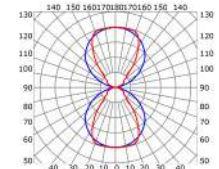

LLP-SH02-03

Available in 2 and 3m for LED strips up to 12mm width

COVERS

PHOTOMETRIC CURVE

Transparent cover
(light reduction: -25%)

Semiopal cover
(light reduction: -28%)

Opal cover: -42%
Frosted cover: -43%