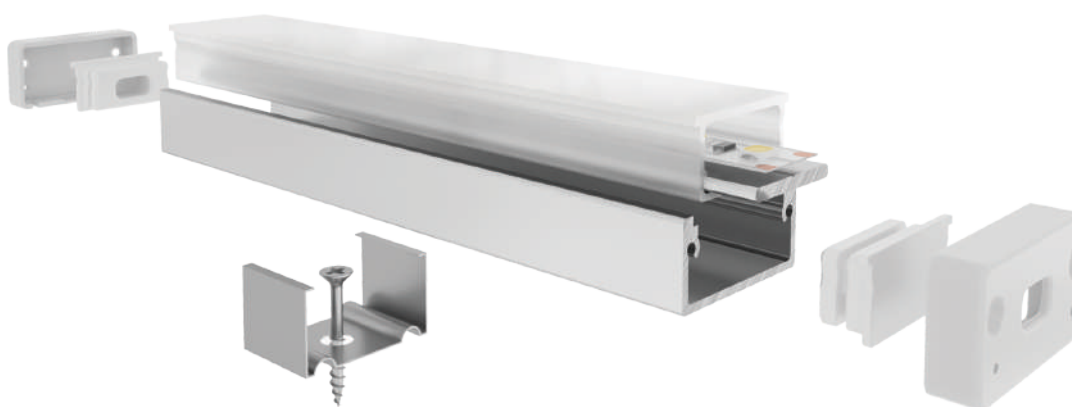

D

E

F

CONNECTORS

G

H

Article	Description	Length	Material	Color	Picture	Packaging
LLP-SL08-03-S2 / LLP-SL08-03-S3	Surface profile	2m / 3m	Anodized aluminium	Silver		120 / 80 pcs
LLP-SL08-03-B2 / LLP-SL08-03-B3	Surface profile	2m / 3m	Anodized aluminium	Black		120 / 80 pcs
LLP-SL08-03-W2 / LLP-SL08-03-W3	Surface profile	2m / 3m	Anodized aluminium	White		120 / 80 pcs
LLD-03-FK2 / LLD-03-FK3	Transparent cover	2m / 3m	Polycarbonate	-		320 / 180 pcs
LLD-03-FM2 / LLD-03-FM3	Opal cover	2m / 3m	Polycarbonate	-		320 / 180 pcs
LLD-03-FM2-C20 / LLD-03-FM3-C20	Opal cover (economic)	2m / 3m	Polycarbonate	-		400 / 200 pcs
LLD-03-FH2 / LLD-03-FH3	Semiopal cover	2m / 3m	Polycarbonate	-		320 / 180 pcs
LLD-03-FS2 / LLD-03-FS3	Frosted cover	2m / 3m	Polycarbonate	-		320 / 180 pcs
LLD-03-XK2-L2 / LLD-03-XK3-L2	60° lens	2m / 3m	PMMA	-		-
LLE-SL08-WP-N / LLE-SL08-BP-N	End cap without hole	-	Plastic	White / Black	A	-
LLE-SL08-GP-N	End cap without hole	-	Plastic	Grey	A	-
LLE-SL08-WP-W / LLE-SL08-BP-W	End cap with hole	-	Plastic	White / Black	B	-
LLE-SL08-GP-W	End cap with hole	-	Plastic	Grey	B	-
LLM-ES01-M	Mounting clip	-	Metal	-	C	-
LLM-ES01-P	Mounting clip	-	Plastic	-	D	-
LLM-AC05-P	90° mounting clip	-	Plastic	-	E	-
LLC-01-03-T20	Connector for profile	-	-	Trasparent	G	-
LLC-01-03-T20A	Connector for profile dupont	-	-	Trasparent	H	-

LLP-SL09-12

Available in 3m for LED strips up to 12mm width

COVERS

PHOTOMETRIC CURVE

Opal cover
(light reduction: -32%)

INSTALLATION

END CAPS

MOUNTING CLIPS