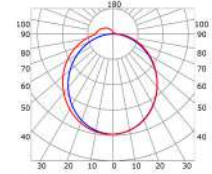

COVERS

PHOTOMETRIC CURVE

— CD-C180 — CD-C270
Frosted cover
(light reduction: -26%)