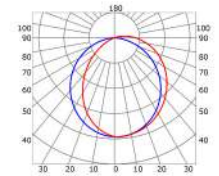

RECESSED

LLP-RE12-16

Available in 2.5 and 3m for LED strips up to 10 mm width

COVERS

PHOTOMETRIC CURVE

Opal cover
(light reduction: -48%)

INSTALLATION

END CAPS