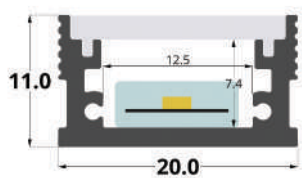

LLP-FL01-21

Available in 2m for LED strips up to 12mm width