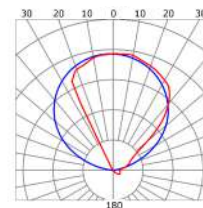

— C0-C180 — C90-C270
Transparent cover