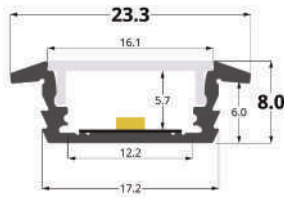

LLP-RE01-03

Available in 2m and 3m for LED strips up to 12mm width

COVERS