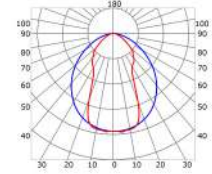

LLP-DW11-03

Available in 3m for LED strips up to 17 mm width

COVERS

PHOTOMETRIC CURVE

Transparent cover 50°
(light reduction: -37%)

Semiopal cover 67°
(light reduction: -40%)

Opal cover: -50%
Frosted cover: -54%