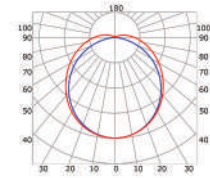

LLP-AN05-09

Available in 2m and 3m for LED strips up to 21 mm width

COVERS

PHOTOMETRIC CURVE

Transparent cover
(light reduction: -7%)

Opal cover: -22%
Frosted cover: -28%

Opal L cover
(light reduction: -25%)