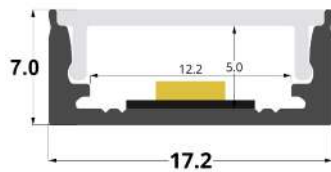

LLP-SL17-03

Available in 2m and 3m for LED strips up to 12mm width

INSTALLATION