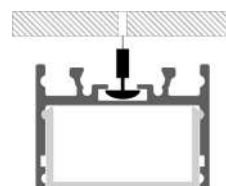

LLP-SL02-06

Available in 3m for LED strips up to 20 mm width

COVERS

INSTALLATION

Photometric curves carried out changing the position of lower cover

— C0-C180 — C90-C270
 Flat opal cover: -36%
 Flat frosted cover: -38%

— C0-C180 — C90-C270
 Outside opal cover: -40%
 Outside frosted cover: -42%

Photometric curves carried out using the lens covers

END CAPS

MOUNTING CLIPS

Article	Description	Length	Material	Color	Picture	Packaging
LLP-SL02-06-S3	Surface profile	3m	Anodized aluminium	Silver		18 pcs
LLP-SL02-06-B3	Surface profile	3m	Anodized aluminium	Black		18 pcs
LLP-SL02-06-W3	Surface profile	3m	Painted aluminium	White		18 pcs
LLP-HS05-00-S3	Heatsink	3m	Anodized aluminium	Silver		-
LLD-06-CM3	Opal cover	3m	Polycarbonate	-		30 pcs
LLD-06-CS3	Frosted cover	3m	Polycarbonate	-		30 pcs
LLD-06-XK1-L1	Lens 52°	1.176 m	Polycarbonate	-		-
LLD-06-XK1-L2	Lens 90°	1.176 m	Polycarbonate	-		-
LLD-06-XK1-L3	Asymmetric lens	1.176 m	Polycarbonate	-		-
LLD-06-XK1-L4	Lens with double asymmetry	1.176 m	Polycarbonate	-		-
LLE-SL02-GP-N / -BP-N / -WP-N	End cap without hole	-	Plastic	Gray / Black / White	A	-
LLE-D06C-WP-X	White end cap for cover	-	Plastic	White	B	-
LLM-IN01-M	Mounting clip	-	Metal	-	C	-
LLM-SP02-M	Mounting spring	-	Metal	-	D	-
LLM-CL01-M	Suspension kit	2m	Metal	-	E	-
LLM-CL02-M	Suspension kit	2m	Metal	-	F	-
LLM-AC01-M	Straight connector	-	Metal	-	G	-
LLM-AC02-M	120° horizontal connector	-	Metal	-	H	-
LLM-AC03-M	90° horizontal connector	-	Metal	-	I	-
LLM-AC04-M	90° vertical connector	-	Metal	-	L	-