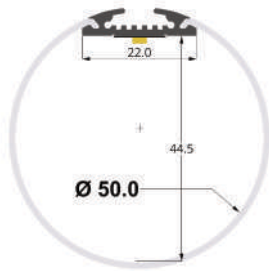

LLP-NE04-19

Available in 2m for LED strips up to 22mm width

COVERS

PHOTOMETRIC CURVE

Opal cover
(light reduction: -32%)

INSTALLATION

END CAPS

MOUNTING CLIPS