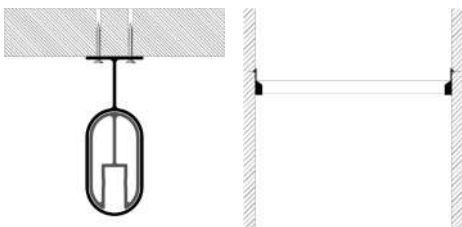

LLP-WB01-00

Available in 2m for 6 mm Neon Flex

PHOTOMETRIC CURVE

Light reduction: -15%

INSTALLATION

MOUNTING CLIPS

Article	Description	Length	Material	Color	Picture	Packaging
LLP-WB01-00-S2	Wardrobe profile	2m	Anodized aluminium	Silver		50 pcs