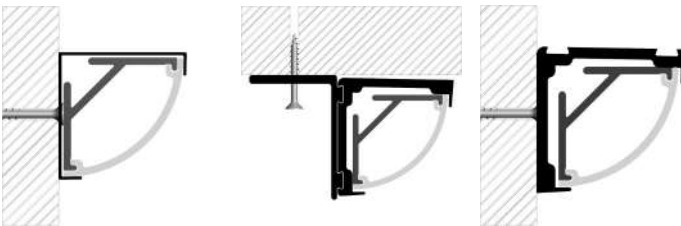

LLP-AN03-08

Available in 2m and 3m for LED strips up to 10 mm width

COVERS

PHOTOMETRIC CURVE

Transparent cover
(light reduction: -9%)

Opal cover: -25%
Frosted cover: -28%

INSTALLATION

END CAPS