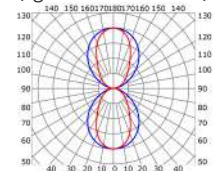

LLP-SH03-03

Available in 2m for LED strips up to 12mm width

COVERS

PHOTOMETRIC CURVE

Transparent cover
(light reduction: -33%)

Semiopal cover
(light reduction: -36%)

Opal cover: -50%
Frosted cover: -51%

INSTALLATION