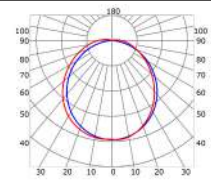

PHOTOMETRIC CURVE

Light reduction: -15%