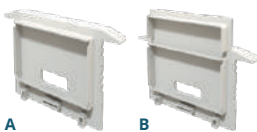

MOUNTING CLIPS

Article	Description	Length	Material	Color	Picture	Packaging
LLP-RE04-07-S2	Recessed profile	2m	Anodized aluminium	Silver		24 pcs
LLP-RE04-07-W2	Recessed profile	2m	Painted aluminium	White		24 pcs
LLD-07-CM2	Opal cover	2m	Polycarbonate	-		48 pcs
LLD-07-CS2	Frosted cover	2m	Polycarbonate	-		48 pcs
LLE-RE04B-GP-W / LLE-RE04B-WP-W	Low end cap	-	Plastic	Grey / White	A	-
LLE-RE04A-GP-W / LLE-RE04A-WP-W	High end cap	-	Plastic	Grey / White	B	-
LLM-SP01-M	Mounting spring	-	Metal	-	C	-
LLM-AC01-M	Straight connector	-	Metal	-	D	-
LLM-AC02-M	120° horizontal connector	-	Metal	-	E	-
LLM-AC03-M	90° horizontal connector	-	Metal	-	F	-
LLM-AC04-M	90° vertical connector	-	Metal	-	G	-