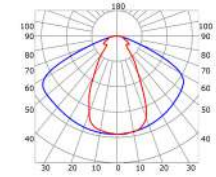

LLP-AN01-03

Available in 2m and 3m for LED strips up to 14 mm width

COVERS

PHOTOMETRIC CURVE

Transparent cover
(light reduction: -25%)

Semiopal cover
(light reduction: -29%)

Opal cover: -41%
Frosted cover: -47%