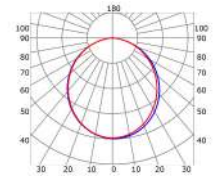

LLP-RE11-16

Available in 2,5 and 3m for LED strips up to 10 mm width

COVERS

PHOTOMETRIC CURVE

Opal cover
(light reduction: -48%)

INSTALLATION

END CAPS

A