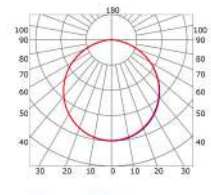

LLP-FL02-21

Available in 2m for LED strips up to 15 mm width

COVERS

INSTALLATION

PHOTOMETRIC CURVE

Opal cover
Strip lying on profile bottom
(light reduction: -75%)

END CAPS

Opal cover
Strip lifted on plate
(light reduction: -49%)