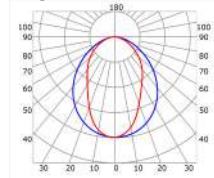

LLP-DW03-03

Available in 3m for LED strips up to 13mm width

COVERS

PHOTOMETRIC CURVE

Transparent cover
(light reduction -35%)

Semiopal cover
(light reduction -42%)

Opal cover: -53%
Frosted cover: -59%

11° lens cover
(light reduction -37%)