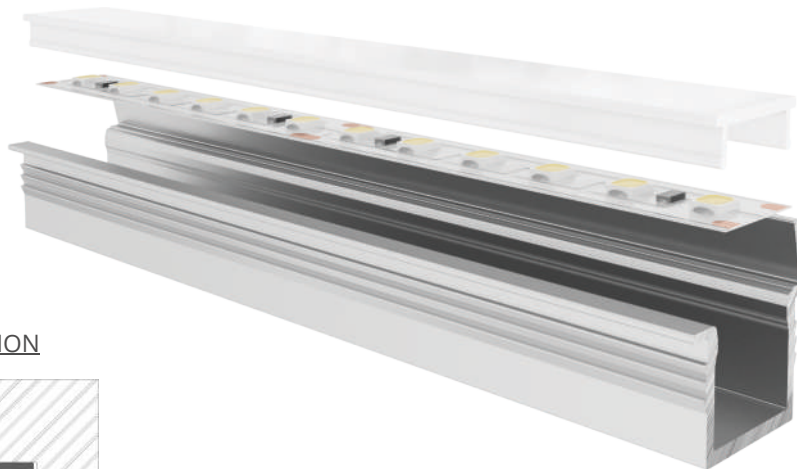

RECESSED

LLP-RE12-16

Available in 2.5 and 3m for LED strips up to 10 mm width

COVERS

PHOTOMETRIC CURVE

Opal cover
(light reduction: -48%)

INSTALLATION

END CAPS