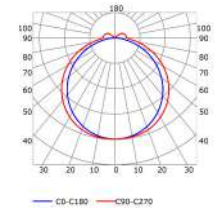

LLP-DW05-07

Available in 3m for LED strips up to 35 mm width

COVERS

PHOTOMETRIC CURVE

Outside opal cover: -39%
Outside frosted cover: -40%

Flat opal cover: -41%
Flat frosted cover: -42%

INSTALLATION

B