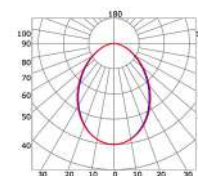

COVERS

PHOTOMETRIC CURVE

Transparent cover
(light reduction: -2%)

Semiopal cover
(light reduction: -9%)

Black cover
(light reduction: -86%)

Opal cover: -24%
Frosted cover: -22%

60° lens cover
(light reduction: -3%)