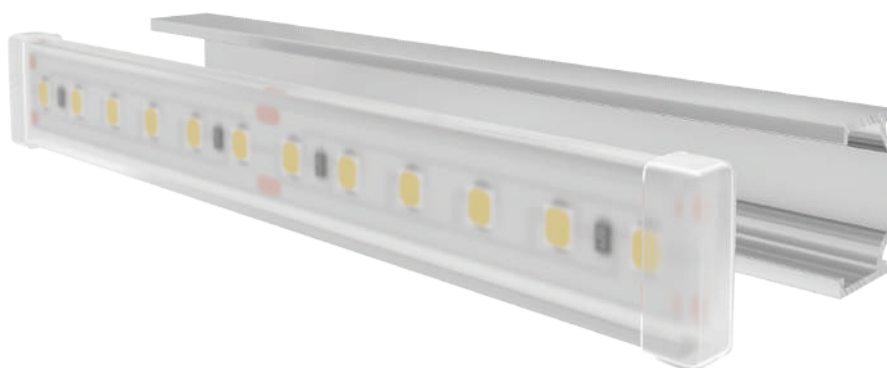

LLP-AC03-00

Available in 3m for IP protection LED strip up to 12mm width

PHOTOMETRIC CURVE

Light reduction: -21%

INSTALLATION

Article	Description	Length	Material	Color	Picture	Packaging
LLP-AC03-00-S3	Surface profile	3m	Anodized aluminium	Silver		240 pcs