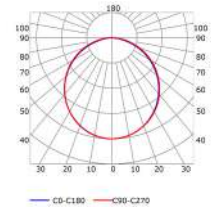

COVERS

PHOTOMETRIC CURVE

Opal cover
(light reduction: -44%)