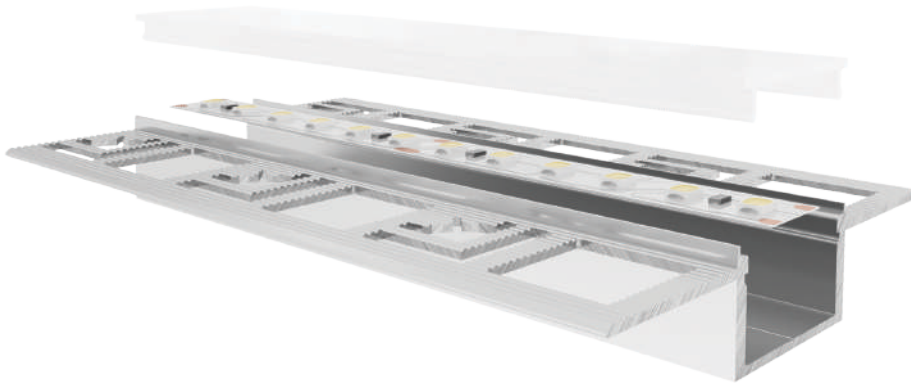

LLP-DW07-01

Available in 2 and 3m for LED strips up to 18 mm width

COVERS

PHOTOMETRIC CURVE

High opal cover
(light reduction: -25%)

Low opal cover
(light reduction: -31%)

INSTALLATION

END CAPS