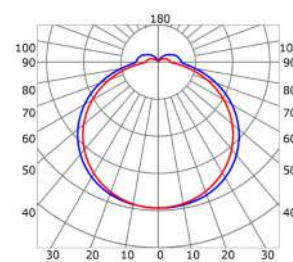

LLP-SL02-06

Available in 3m for LED strips up to 20 mm width

COVERS

INSTALLATION

Photometric curves carried out changing the position of lower cover

— C0-C180 — C90-C270
 Flat opal cover: -36%
 Flat frosted cover: -38%