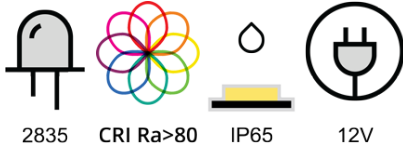

## Electronic features

2835 CRI Ra>80 IP65 12V

**Orizzonte**  
LED Lighting

[www.orizzonteled.com](http://www.orizzonteled.com)  
[info@orizzonteled.com](mailto:info@orizzonteled.com)

### Technical parameters

LED Type	2835
LED/m	60
Voltage range	12V
Max power (24.0V)	4,8 W/m
Led color binning	3step MacAdam
Useful life span	50000h
Operating current (single LED)	20mA
Copper thickness	70 µm
Operating temperature	-10°C ~ +45°C
Max led temperature	70°C
IP rate	<u>IP65</u>
Emitting angle	120°

### Lighting parameters

CCT	CRI	Rf	Rg	Lm/m	Lm/W	Energy rating
3000K 3step (30s)	CRI Ra>80			475	110	F
4000K 3step (40s)	CRI Ra>80			500	116	F
6500K 3 step (65s)	CRI Ra>80			525	122	E

### Specifications

PCB width	10 mm
Led strip height	4 mm
Cutting unit 12V	50 mm (3 led)
LED Pitch	16,67 mm
Reel length	5 m
Adhesive tape	3M 5604A VHB
Cable cross-section	0,75 mm <sup>2</sup>