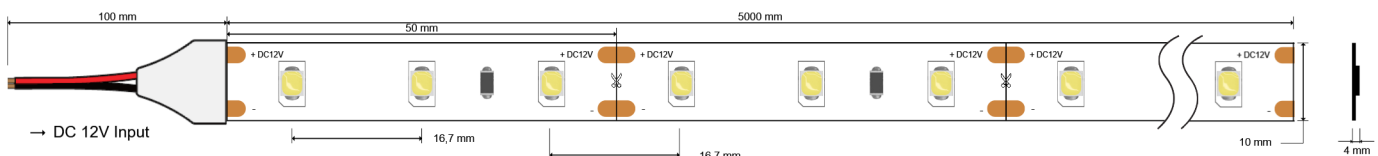

### Technical parameters

LED Type	2835
LED/m	60
Voltage range	12V
Max power (24.0V)	4,8 W/m
Led color binning	3step MacAdam
Useful life span	50000h
Operating current (single LED)	20mA
Copper thickness	70 µm
Operating temperature	-10°C ~ +45°C
Max led temperature	70°C
IP rate	<u>IP65</u>
Emitting angle	120°

## Dimensions

### Specifications

PCB width	10 mm
Led strip height	4 mm
Cutting unit 12V	50 mm (3 led)
LED Pitch	16,67 mm
Reel length	5 m
Adhesive tape	3M 5604A VHB
Cable cross-section	0,75 mm <sup>2</sup>