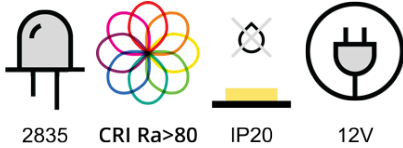

## Electronic features

2835 CRI Ra>80 IP20 12V

**Orizzonte**  
LED Lighting

[www.orizzonteled.com](http://www.orizzonteled.com)  
[info@orizzonteled.com](mailto:info@orizzonteled.com)

### Technical parameters

LED Type	2835
LED/m	120
Voltage range	12V
Max power (24.0V)	9,6 W/m
Led color binning	3step MacAdam
Useful life span	50000h
Operating current (single LED)	20mA
Copper thickness	70 µm
Operating temperature	-10°C ~ +45°C
Max led temperature	70°C
IP rate	IP20
Emitting angle	120°

### Lighting parameters

CCT	CRI	Rf	Rg	Lm/m	Lm/W	Energy rating
2700K 3step (27s)	CRI Ra>80			950	110	F
3000K 3step (30s)	CRI Ra>80			1000	116	F
4000K 3step (40s)	CRI Ra>80			1000	116	F
6500K 3 step (65s)	CRI Ra>80			950	110	F

### Specifications

PCB width	8 mm
Led strip height	2 mm
Cutting unit 12V	25 mm (3 led)
LED Pitch	8,33 mm
Reel length	5 m
Adhesive tape	<u>3M 9495LE</u>
Cable cross-section	0,75 mm <sup>2</sup>