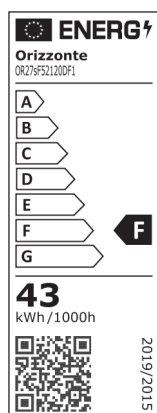

Certifications

Data sheet

The data sheets provided are for reference only; data values are not guaranteed. Specifications are subject to change without notice.