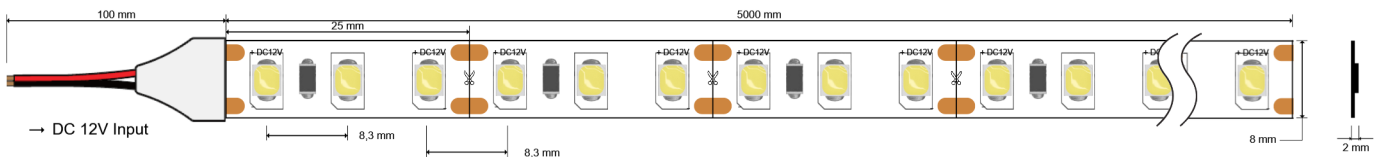

## Electronic features

2835 CRI Ra>80 IP20 12V

**Orizzonte**  
LED Lighting

[www.orizzonteled.com](http://www.orizzonteled.com)  
[info@orizzonteled.com](mailto:info@orizzonteled.com)

### Technical parameters

LED Type	2835
LED/m	120
Voltage range	12V
Max power (24.0V)	9,6 W/m
Led color binning	3step MacAdam
Useful life span	50000h
Operating current (single LED)	20mA
Copper thickness	70 µm
Operating temperature	-10°C ~ +45°C
Max led temperature	70°C
IP rate	IP20
Emitting angle	120°

## Dimensions

### Specifications

PCB width	8 mm
Led strip height	2 mm
Cutting unit 12V	25 mm (3 led)
LED Pitch	8,33 mm
Reel length	5 m
Adhesive tape	<u>3M 9495LE</u>
Cable cross-section	0,75 mm <sup>2</sup>