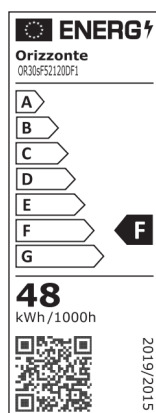

Certifications

Data sheet

The data sheets provided are for reference only; data values are not guaranteed. Specifications are subject to change without notice.