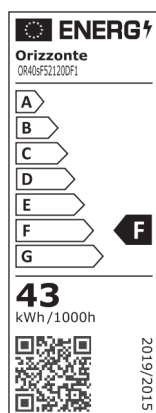

Certifications

Data sheet

The data sheets provided are for reference only; data values are not guaranteed. Specifications are subject to change without notice.