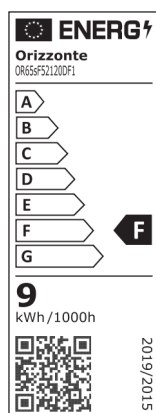

Certifications

Data sheet

The data sheets provided are for reference only; data values are not guaranteed. Specifications are subject to change without notice.