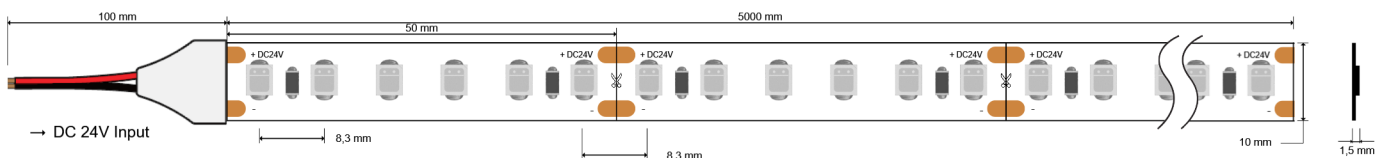

### Technical parameters

LED Type	2835 Honglitronic
LED/m	120
Voltage range	24V
Max power (24.0V)	24 W/m
Useful life span	50000h
Operating current (single LED)	50mA
Copper thickness	70 $\mu$ m
Operating temperature	-10°C ~ +45°C
Max led temperature	75°C
IP rate	IP20
Emitting angle	120°

## Dimensions

### Specifications

PCB width	10 mm
Led strip height	1,5 mm
Cutting unit 24V	50 mm (6 led)
LED Pitch	8,33 mm
Reel length	5 m
Adhesive tape	3M 9495LE
Cable cross-section	0,75 mm <sup>2</sup>