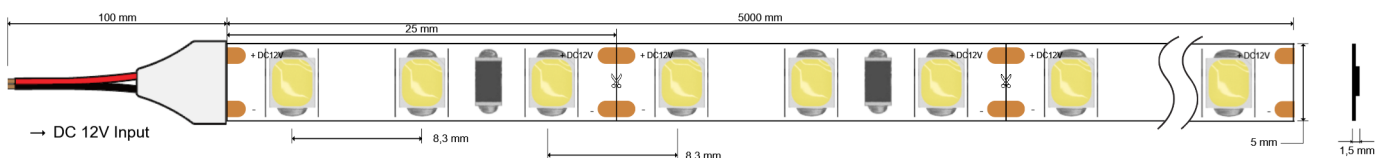

### Technical parameters

LED Type	2835 Honglitronic
LED/m	120
Voltage range	12V
Max power (24.0V)	10 W/m
Useful life span	50000h
Operating current (single LED)	21mA
Copper thickness	105 µm
Operating temperature	-10°C ~ +45°C
Max led temperature	75°C
IP rate	IP20
Emitting angle	120°

## Dimensions

### Specifications

PCB width	5 mm
Led strip height	1,5 mm
Cutting unit 12V	25 mm (3 led)
LED Pitch	8,33 mm
Reel length	5 m
Adhesive tape	3M 9495LE
Cable cross-section	0,5 mm <sup>2</sup>