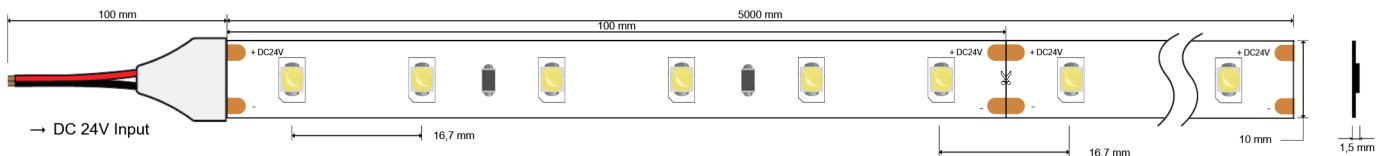

## Electronic features

2835

CRI Ra>90

IP20

24V

**Orizzonte**  
LED Lighting

[www.orizzonteled.com](http://www.orizzonteled.com)

[info@orizzonteled.com](mailto:info@orizzonteled.com)

### Technical parameters

LED Type	2835 Honglitronic
LED/m	60
Voltage range	24V
Max power (24.0V)	14,4 W/m
Led color binning	3step MacAdam
Useful life span	50000h
Operating current (single LED)	60mA
Copper thickness	70 µm
Operating temperature	-10°C ~ +50°C
Max led temperature	75°C
IP rate	IP20
Emitting angle	120°

## Dimensions

### Specifications

PCB width	10 mm
Led strip height	1,5 mm
Cutting unit 24V	100 mm (6 led)
LED Pitch	16,67 mm
Reel length	5 m
Adhesive tape	<u>3M 9495LE</u>
Cable cross-section	0,75 mm <sup>2</sup>