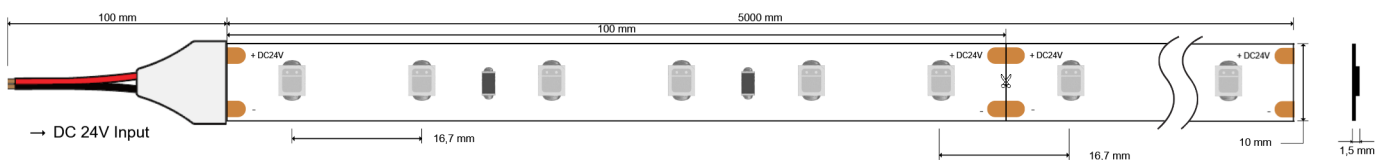

### Technical parameters

LED Type	2835
LED/m	60
Voltage range	24V
Max power (24.0V)	14,4 W/m
Useful life span	50000h
Operating current (single LED)	60mA
Copper thickness	70 µm
Operating temperature	-10°C ~ +45°C
Max led temperature	80°C
IP rate	IP20
Emitting angle	120°

## Dimensions

### Specifications

PCB width	10 mm
Led strip height	1,5 mm
Cutting unit 24V	100 mm (6 led)
LED Pitch	16,67 mm
Reel length	5 m
Adhesive tape	3M 9495LE
Cable cross-section	0,75 mm <sup>2</sup>