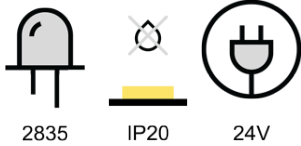

ORFFOO-F52-060812

Electronic features

2835

IP20

24V