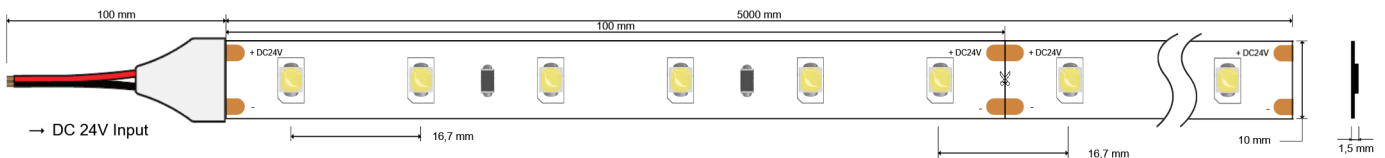

### Technical parameters

LED Type	2835
LED/m	60
Voltage range	24V
Max power (24.0V)	14,4 W/m
Useful life span	50000h
Operating current (single LED)	60mA
Copper thickness	70 µm
Operating temperature	-10°C ~ +45°C
Max led temperature	80°C
IP rate	IP20
Emitting angle	120°

## Dimensions

### Specifications

PCB width	10 mm
Led strip height	1,5 mm
Cutting unit 24V	100 mm (6 led)
LED Pitch	16,67 mm
Reel length	5 m
Adhesive tape	3M 9495LE
Cable cross-section	0,75 mm <sup>2</sup>